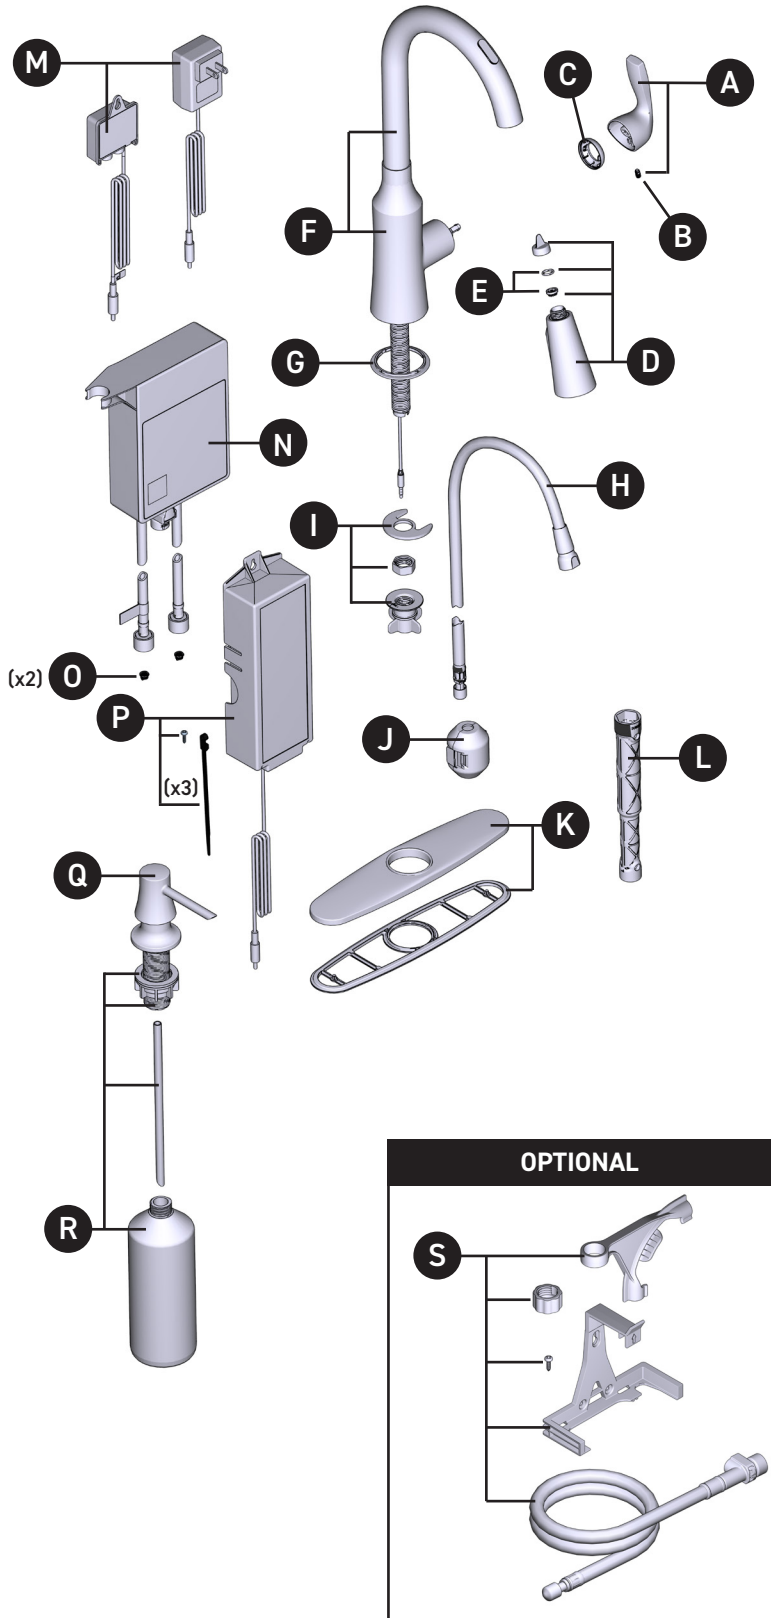

**Illustrated Parts**  
**Smart Faucet**  
**Cadia™**  
Single Handle High Arc Pulldown  
Kitchen Faucet

**ORDER BY PART NUMBER**

**MODEL FINISH**  
87869EVSRS Spot Resist Stainless

ID	Kit Description	Kit Number	Finish
A	Handle Kit	206875SRS	Spot Resist Stainless
B	Set Screw (3/32" Hex Key)	155023	N/A
C	Handle Dome	160660SRS	Spot Resist Stainless
D	Wand Kit (1.5 gpm)	198279SRS	Spot Resist Stainless
E	Wand Screen and O-Ring Kit	141025	N/A
F	Spout Kit	206876SRS	Spot Resist Stainless
G	Gasket Kit	143338	N/A
H	Hose Kit	150259	
I	Mounting Hardware	201310	N/A
J	Weight Kit	125989	N/A
K	Escutcheon kit	141002SRS	Spot Resist Stainless
L	Installation Tool	118305	N/A
M	AC Adapter (Sold separately)	169031	N/A
N	Control Box	201311	N/A
O	Filter Screen (x2)	197171	N/A
P	Battery Holder & Hardware Pack (6D Alkaline Batteries Not Included)	201309	N/A
Q	Soap Dispenser	196229SRS	Spot Resist Stainless
R	Underdeck kit	344113	N/A
S	Control Box Wall Mount Kit (Sold Separately)	199785	N/A

Cartridge and cartridge nut  
are not serviceable items