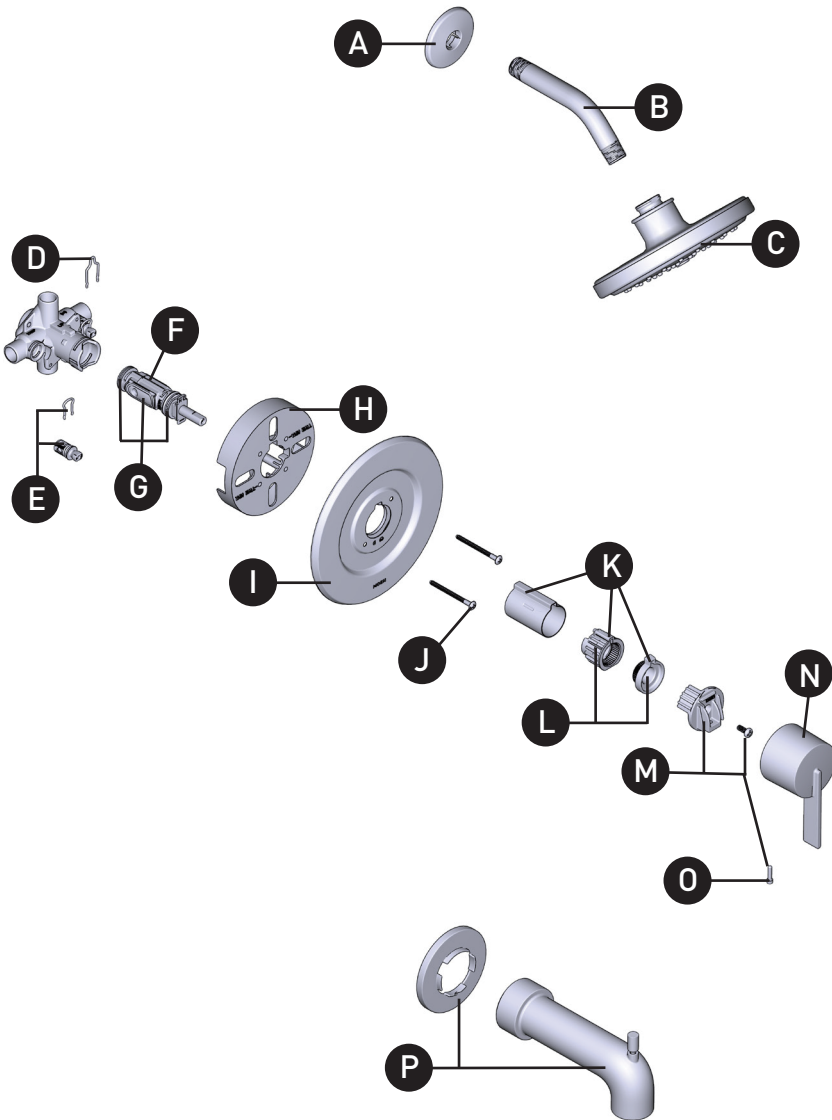

Valve Trim		Shower Only		Tub/Shower	
MODEL	FINISH	MODEL	FINISH	MODEL	FINISH
T2261	Chrome	T2262EP	Chrome	T2263EP	Chrome
T2261BN	Brushed Nickel	T2262EPBN	Brushed Nickel	T2263EPBN	Brushed Nickel
T2261BG	Brushed Gold	T2262EPBG	Brushed Gold	T2263EEPBG	Brushed Gold
T2261BL	Matte Black	T2262EPBL	Matte Black	T2263EPBL	Matte Black

ID	Kit Description	Kit Number	Finish
A	Shower Arm Flange	137488	Chrome
		137488BN	Brushed Nickel
		137488BG	Brushed Gold
		137488BL	Matte Black
B	Shower Arm	10154	Chrome
		10154BN	Brushed Nickel
		10154BG	Matte Black
		10154BL	Matte Black
C	Shower Head	S176EP	Chrome
		S176EPBN	Brushed Nickel
		S176EPBG	Brushed Gold
		S176EPBL	Matte Black
D	Retainer Clip	96914	N/A
E	Stop Valve Kit	136123	N/A
F	Replacement Cartridge	1222	N/A
G	Cartridge Repair Kit (contains grommets, grease pack, and all necessary O-Rings)	96988	N/A
H	Plasterground	12574	N/A
I	Escutcheon	174333	Chrome
		174333BN	Brushed Nickel
		174333BG	Brushed Gold
		174333BL	Matte Black
J	Escutcheon Screws (x2)	15528	Chrome
		163BN	Brushed Nickel
		163BG	Brushed Gold
		163BL	Matte Black
K	Stop Tube Kit	96987	Chrome & Brushed Nickel
		96987BG	Brushed Gold
		96987BL	Matte Black
L	Temperature Limit Stop	106479	N/A
M	Handle Adapter Kit	116653	N/A
N	Handle Kit	201912	Chrome
		201912BN	Brushed Nickel
		201912BG	Brushed Gold
		201912BL	Matte Black
O	Set Screw (Requires 7/64" hex key)	94770	N/A
P	Tub Spout Kit (Slip Fit)	201911	Chrome
		201911BN	Brushed Nickel
		201911BG	Brushed Gold
		201911BL	Matte Black