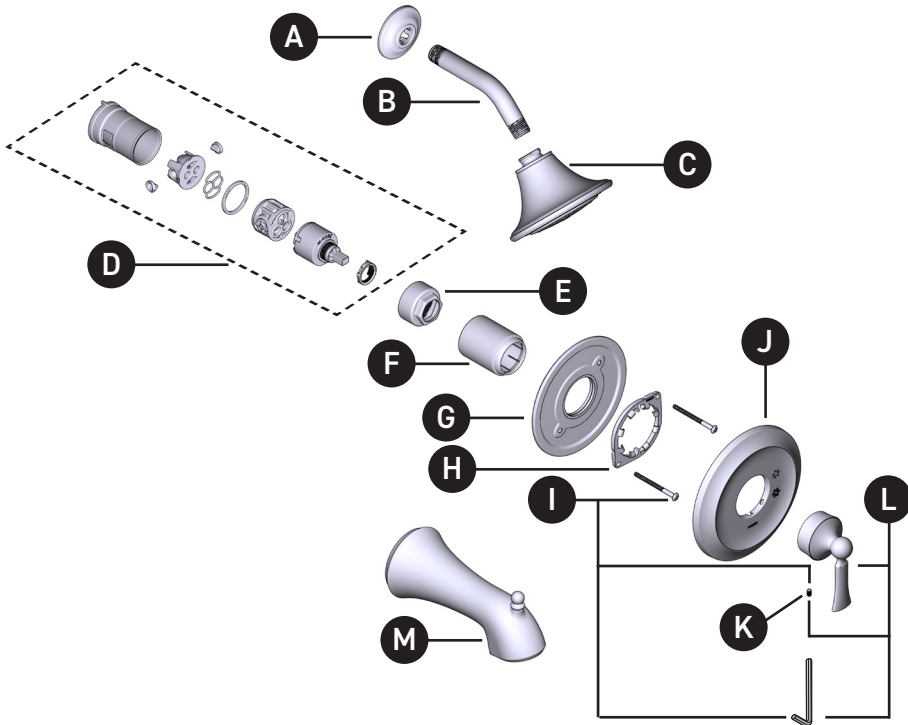

# MOEN®

ORDER BY PART NUMBER

VALVE TRIM ONLY	SHOWER TRIM ONLY	TUB SHOWER TRIM	FINISH
UT24501	UT24502EP	UT24503EP	Chrome
UT24501BN	UT24502EPBN	UT24503EPBN	Brushed Nickel
UT24501NL	UT24502EPNL	UT24503EPNL	Polished Nickel
UT24501ORB	UT24502EPORB	UT24503EPORB	Oil Rubbed Bronze

EP=1.75 GPM HEAD

## Illustrated Parts

### WYNFORD™

Single-Handle M-CORE™ 2 Series Trim

ID	Kit Description	Kit Number	Finish
A	Shower Arm Flange	AT2199	Chrome
		AT2199BN	Brushed Nickel
		AT2199NL	Polished Nickel
		AT2199ORB	Oil Rubbed Bronze
B	Shower Arm	10154	Chrome
		10154BN	Brushed Nickel
		10154NL	Polished Nickel
		10154ORB	Oil Rubbed Bronze
C	Shower Head (1.75 GPM)	S6312EP	Chrome
		S6312EPBN	Brushed Nickel
		S6312EPNL	Polished Nickel
		S6312EPORB	Oil Rubbed Bronze
D	Cartridge Assembly	1212	N/A
E	Cartridge Nut	200762	N/A
F	Sleeve	200776	Chrome
		200776BN	Brushed Nickel
		200776NL	Polished Nickel
		200776ORB	Oil Rubbed Bronze
G	Backing Plate	200766	N/A
H	Snap Ring	200772	N/A
I	Backing Plate Screws (2)	200764	N/A
J	Escutcheon Kit	206330	Chrome
		206330BN	Brushed Nickel
		206330NL	Polished Nickel
		206330ORB	Oil Rubbed Bronze
K	Set Screw (Requires 3/32" Hex Key)	40057	N/A
L	Handle Kit	200788	Chrome
		200788BN	Brushed Nickel
		200788NL	Polished Nickel
		200788ORB	Oil Rubbed Bronze
M	Tub Spout	175385	Chrome
		1175385BN	Brushed Nickel
		175385NL	Polished Nickel
		175385ORB	Oil Rubbed Bronze