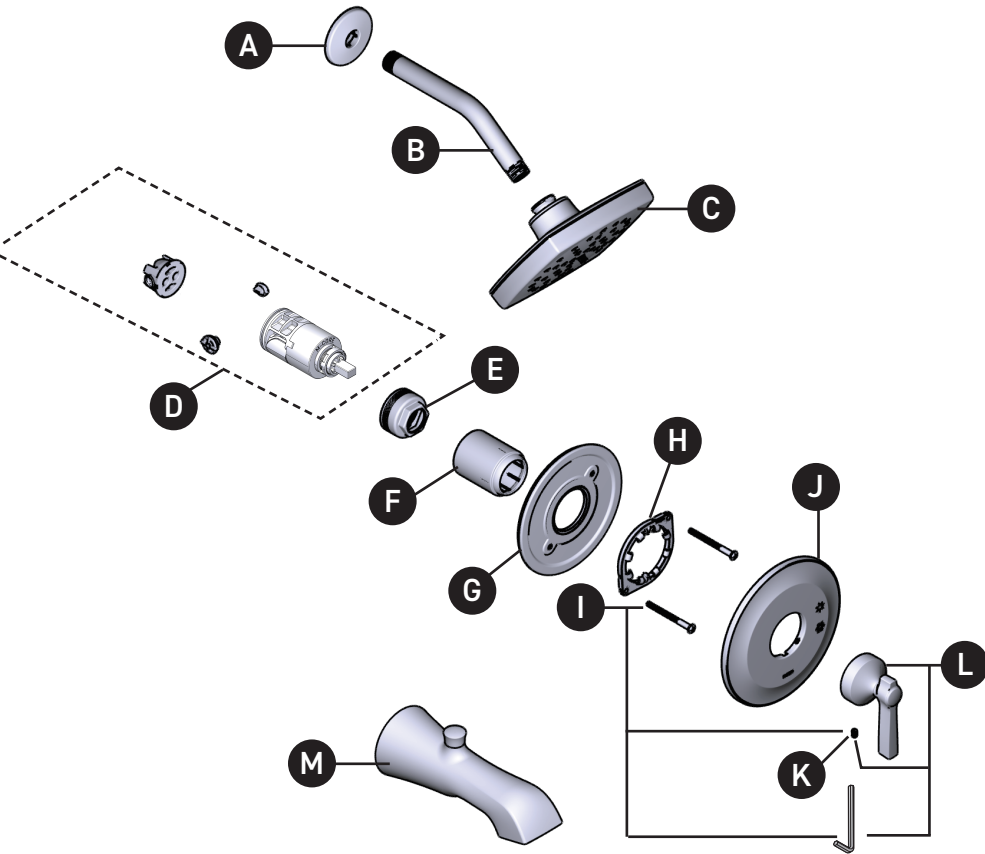

MOEN®

ORDER BY PART NUMBER

VALVE TRIM ONLY	SHOWER TRIM ONLY	TUB SHOWER TRIM	FINISH
UTS2911	UTS2912EP	UTS2913EP	Chrome
UTS2911BN	UTS2912EPBN	UTS2913EPBN	Brushed Nickel
UTS2911BG	UTS2912EPBG	UTS2913EPBG	Brushed Gold
UTS2911NL	UTS2912EPNL	UTS2913EPNL	Polished Nickel

EP=1.75 GPM HEAD

Illustrated Parts

FLARA™

Single-Handle M-CORE™ 2-Series Trim

ID	Kit Number	Kit Description	Finish
A	Shower Arm Flange	137488	Chrome
		137488BN	Brushed Nickel
		137488BG	Brushed Gold
		137488NL	Polished Nickel
B	Shower Arm	123815	Chrome
		123815BN	Brushed Nickel
		123815BG	Brushed Gold
		123815NL	Polished Nickel
C	Showerhead (1.75 GPM)	S6365EP	Chrome
		S6365EPBN	Brushed Nickel
		S6365EPBG	Brushed Gold
		S6365EPNL	Polished Nickel
D	Cartridge Assembly	1212	N/A
E	Cartridge Nut	200762	N/A
		200775	Chrome
		200775BN	Brushed Nickel
		200775BG	Brushed Gold
F	Sleeve	200775NL	Polished Nickel
		200775	Chrome
		200775BN	Brushed Nickel
		200775BG	Brushed Gold
G	Backing Plate	200766	N/A
H	Snap Ring	200772	N/A
I	Backing Plate Screws (2)	200764	N/A
J	Escutcheon Kit	206309	Chrome
		206309BN	Brushed Nickel
		206309BG	Brushed Gold
		206309NL	Polished Nickel
K	Set Screw (Requires 3/32" Hex Key)	40057	N/A
L	Handle Kit	200802	Chrome
		200802BN	Brushed Nickel
		200802BG	Brushed Gold
		200802NL	Polished Nickel
M	Tub Spout	S989	Chrome
		S989BN	Brushed Nickel
		S989BG	Brushed Gold
		S989NL	Polished Nickel

OPTIONAL: 1" Handle Extension Kit

MODEL	FINISH
200755	Chrome
200755BN	Brushed Nickel
200755BG	Brushed Gold
200755NL	Polished Nickel