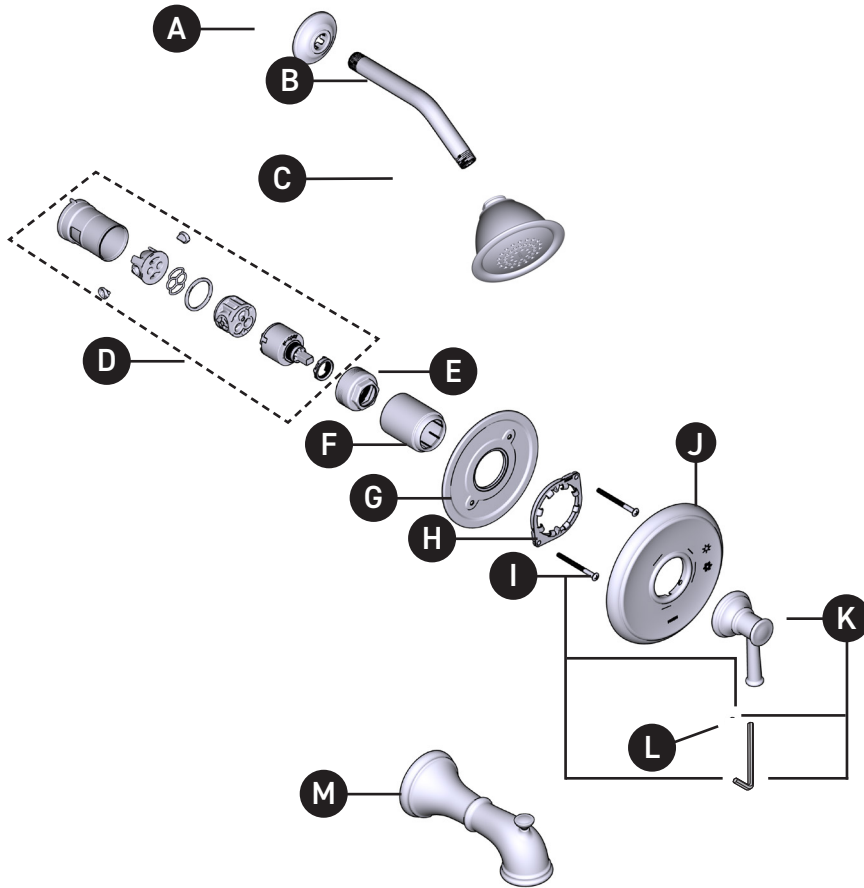

MOEN®

ORDER BY PART NUMBER

| VALVE TRIM ONLY | SHOWER TRIM ONLY | TUB SHOWER TRIM | FINISH |
|-----------------|------------------|-----------------|-------------------|
| UT2181 | UT2182EP | UT2183EP | Chrome |
| UT2181BN | UT2182EPBN | UT2183EPBN | Brushed Nickel |
| UT2181ORB | UT2182EPORB | UT2183EPORB | Oil Rubbed Bronze |
| UT2181BL | UT2182EPBL | UT2183EPBL | Matte Black |

EP=1.75 GPM HEAD

Illustrated Parts

DARTMOOR™

Single-Handle M-CORE™ 2-Series Trim

| ID | Kit Description | Kit Number | Finish |
|----|--------------------------------------|------------|-------------------|
| A | Shower Arm Flange | AT2199 | Chrome |
| | | AT2199BN | Brushed Nickel |
| | | AT2199ORB | Oil Rubbed Bronze |
| | | AT2199WR | Matte Black |
| B | Shower Arm (Showerhead EP) | 10154 | Chrome |
| | | 10154BN | Brushed Nickel |
| | | 10154ORB | Oil Rubbed Bronze |
| | | 10154BL | Matte Black |
| C | Showerhead (1.75 GPM) | 6371EP | Chrome |
| | | 6371EPBN | Brushed Nickel |
| | | 6371EPORB | Oil Rubbed Bronze |
| | | 6371EPBL | Matte Black |
| D | Cartridge Assembly | 1212 | N/A |
| E | Cartridge Nut | 200762 | N/A |
| F | Sleeve | 200775 | Chrome |
| | | 200775BN | Brushed Nickel |
| | | 200775ORB | Oil Rubbed Bronze |
| | | 200775BL | Matte Black |
| G | Backing Plate | 200766 | N/A |
| H | Snap Ring | 200772 | N/A |
| I | Backing Plate Screws (2) | 200764 | N/A |
| J | Escutcheon Kit | 206296 | Chrome |
| | | 206296BN | Brushed Nickel |
| | | 206296ORB | Oil Rubbed Bronze |
| | | 206304 BL | Matte Black |
| K | Handle Kit | 206305 | Chrome |
| | | 206305BN | Brushed Nickel |
| | | 206305ORB | Oil Rubbed Bronze |
| | | 206305BL | Matte Black |
| L | Set Screw (Requires 3 3/32" Hex Key) | 40057 | N/A |
| M | Diverter Tub Spout | 3737 | Chrome |
| | | 3737BN | Brushed Nickel |
| | | 3737ORB | Oil Rubbed Bronze |
| | | 3737BL | Matte Black |