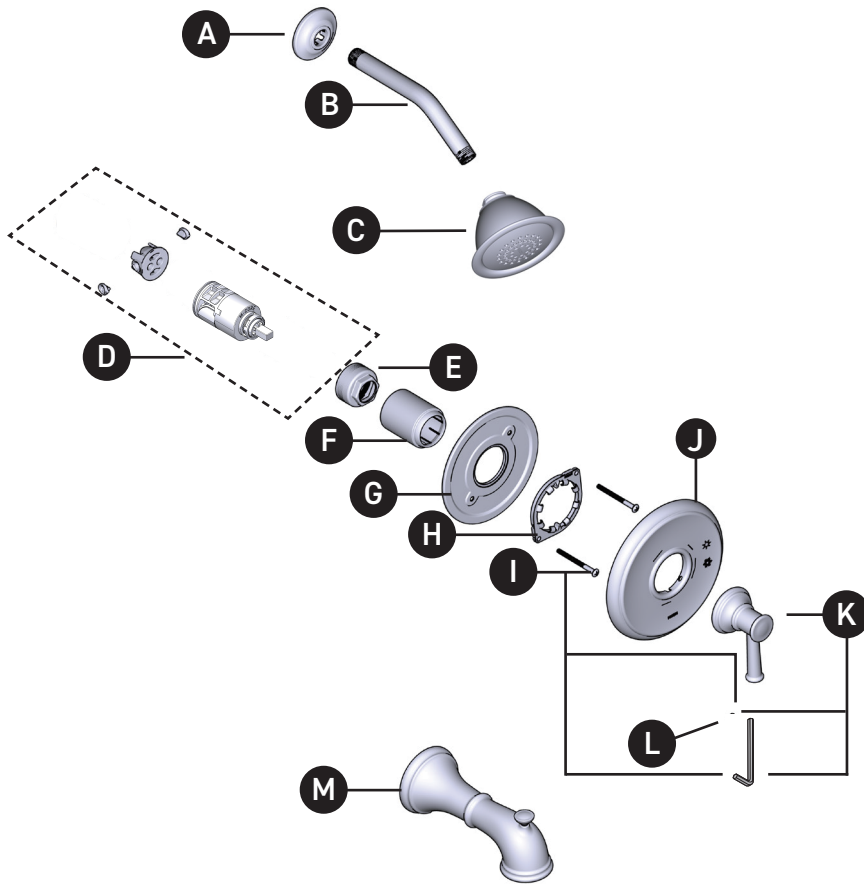

MOEN®

ORDER BY PART NUMBER

VALVE TRIM ONLY	SHOWER TRIM ONLY	TUB SHOWER TRIM	FINISH
UT2181	UT2182EP	UT2183EP	Chrome
UT2181BN	UT2182EPBN	UT2183EPBN	Brushed Nickel
UT2181ORB	UT2182EPORB	UT2183EPORB	Oil Rubbed Bronze
UT2181BL	UT2182EPBL	UT2183EPBL	Matte Black
UT2181BZG	UT2182EPBZG	UT2183EPBZG	Bronzed Gold

EP=1.75 GPM HEAD

OPTIONAL: 1" Handle Extension Kit

MODEL	FINISH
200755	Chrome
200755BN	Brushed Nickel
200755ORB	Oil Rubbed Bronze
200755BL	Matte Black
200755BZG	Bronzed Gold

Illustrated Parts

DARTMOOR™

Single-Handle M-CORE™ 2-Series Trim

ID	Kit Description	Kit Number	Finish		
A	Shower Arm Flange	AT2199	Chrome		
		AT2199BN	Brushed Nickel		
		AT2199ORB	Oil Rubbed Bronze		
		AT2199WR	Matte Black		
		AT2199BZG	Bronzed Gold		
B	Shower Arm (Showerhead EP)	10154	Chrome		
		10154BN	Brushed Nickel		
		10154ORB	Oil Rubbed Bronze		
		10154BL	Matte Black		
C	Showerhead (1.75 GPM)	6371EP	Chrome		
		6371EPBN	Brushed Nickel		
		6371EPORB	Oil Rubbed Bronze		
		6371EPBL	Matte Black		
		6371EPBZG	Bronzed Gold		
D	Cartridge Assembly	1212	N/A		
E	Cartridge Nut	200762	N/A		
F	Sleeve	200775	Chrome		
		200775BN	Brushed Nickel		
		200775ORB	Oil Rubbed Bronze		
		200775BL	Matte Black		
G	Backing Plate	200775BZG	Bronzed Gold		
		200766	N/A		
		200772	N/A		
		200764	N/A		
J	Escutcheon Kit	206296	Chrome		
		206296BN	Brushed Nickel		
		206296ORB	Oil Rubbed Bronze		
		206304BL	Matte Black		
		206304BZG	Bronzed Gold		
K	Handle Kit	206305	Chrome		
		206305BN	Brushed Nickel		
		206305ORB	Oil Rubbed Bronze		
		206305BL	Matte Black		
L	Set Screw (Requires 3 3/32" Hex Key)	206305BZG	Bronzed Gold		
		40057	N/A		
		M	Diverter Tub Spout	3737	Chrome
				3737BN	Brushed Nickel
3737ORB	Oil Rubbed Bronze				
3737BL	Matte Black				
3737BZG	Bronzed Gold				