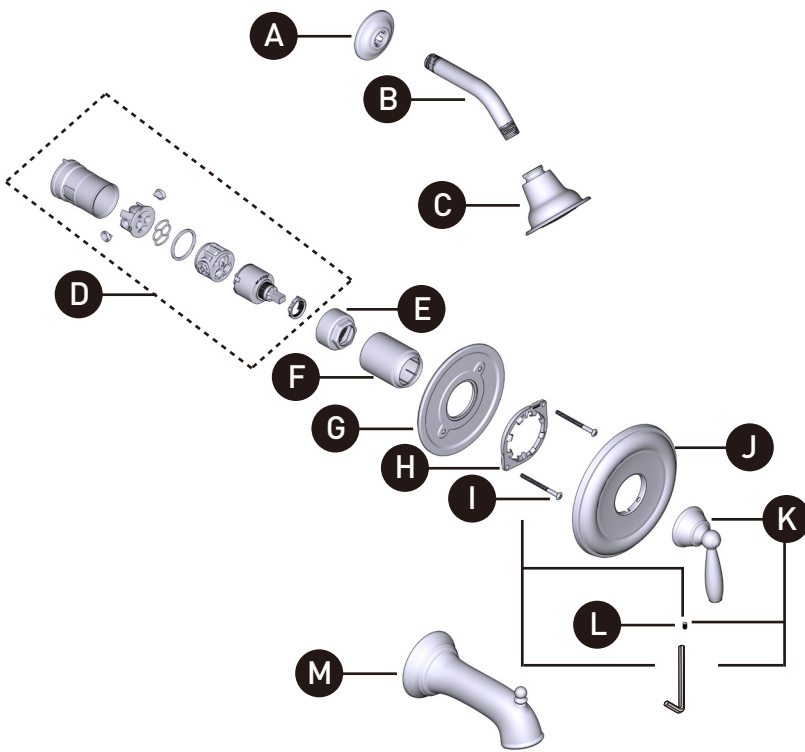

MOEN®

ORDER BY PART NUMBER

VALVE TRIM ONLY	SHOWER TRIM ONLY	TUB SHOWER TRIM	FINISH
UT2151	UT2152EP	UT2153EP	Chrome
UT2151BN	UT2152EPBN	UT2153EPBN	Brushed Nickel
UT2151ORB	UT2152EPORB	UT2153EPORB	Oil Rubbed Bronze
	UT2152NH	UT2153NH	Chrome
	UT2152NHBN	UT2153NHBN	Brushed Nickel
	UT2152NHORB	UT2153NHORB	Oil Rubbed Bronze

*All models with an EP suffix include a 1.75 GPM showerhead

**All models with an NH suffix do not include a showerhead

Illustrated Parts

BRANTFORD™

Single-Handle M-CORE™ 2 Series Trim

ID	Kit Description	Kit Number	Finish
A	Shower Arm Flange	214107	Chrome
		200000BN	Brushed Nickel
		AT2199ORB	Oil Rubbed Bronze
B	Shower Arm (Showerhead EP)	10154	Chrome
		10154BN	Brushed Nickel
		10154ORB	Oil Rubbed Bronze
C	Showerhead (1.75 GPM)	6303EP	Chrome
		6303EPBN	Brushed Nickel
		6303EPORB	Oil Rubbed Bronze
D	Cartridge Assembly	1212	N/A
E	Cartridge Nut	200762	N/A
F	Sleeve	200775	Chrome
		200775BN	Brushed Nickel
		200775ORB	Oil Rubbed Bronze
G	Backing Plate	200766	N/A
H	Snap Ring	200772	N/A
I	Backing Plate Screws (2)	200764	N/A
J	Escutcheon Kit	206301	Chrome
		206301BN	Brushed Nickel
		206301ORB	Oil Rubbed Bronze
K	Handle Kit	206302	Chrome
		206302BN	Brushed Nickel
		06302ORB	Oil Rubbed Bronze
L	Set Screw (Requires 3/32" Hex Key)	40057	N/A
M	Diverter Tub Spout	2857	Chrome
		3857BN	Brushed Nickel
		3857ORB	Oil Rubbed Bronze

OPTIONAL: 1" Handle Extension Kit

MODEL	FINISH
200755	Chrome
200755BN	Brushed Nickel
200755ORB	Oil Rubbed Bronze
200755BL	Matte Black