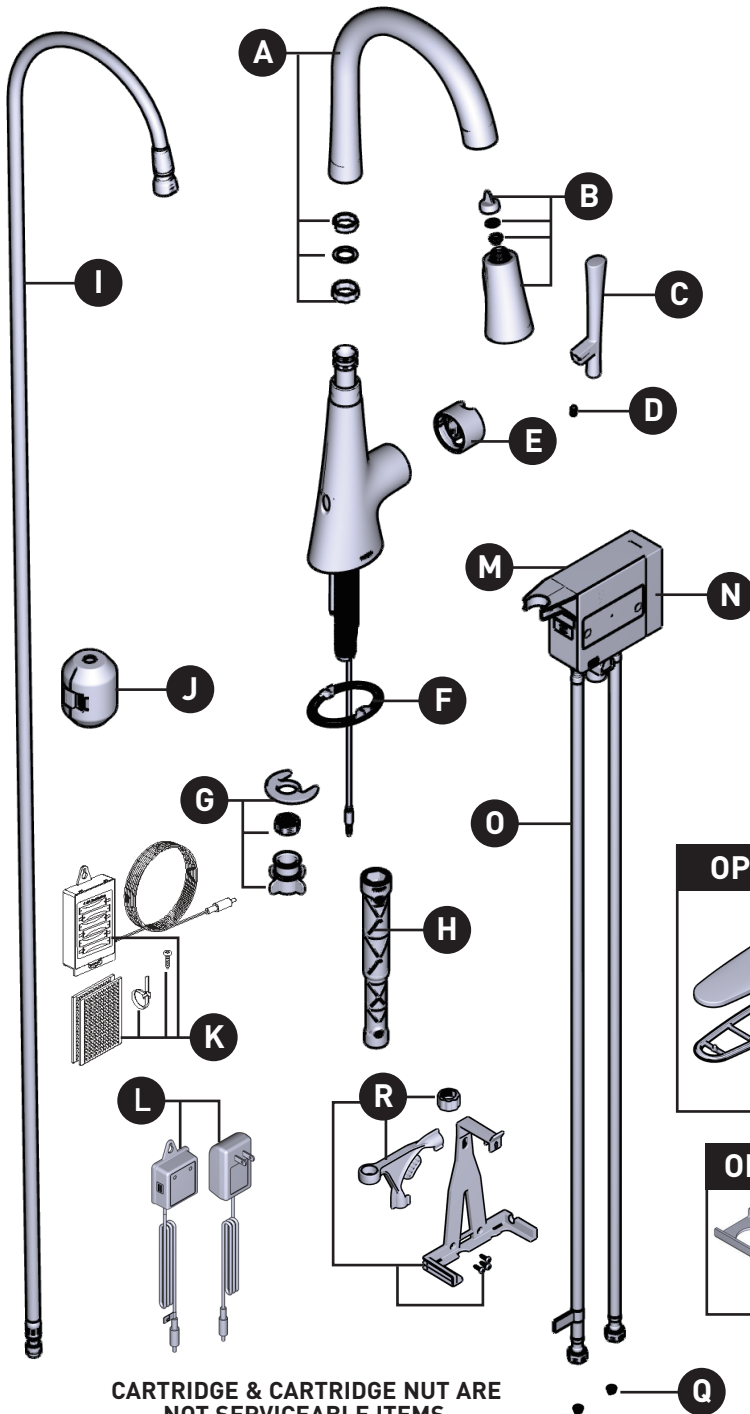

KURV™ MOTIONSENSE WAVE™

Hands-Free, Single-Handle High Arc Pulldown
Kitchen Faucet
9126EW Series

ORDER BY PART NUMBER

CARTRIDGE & CARTRIDGE NUT ARE NOT SERVICEABLE ITEMS

ID	Kit Number	Finish
*A	204772	See below
*B	204776	See below
*C	204687	See below
D	155023	N/A
*E	204688	See below
F	204779	Chrome, SRS, Pol. Nickel
	204779BL	Matte Black
G	177570	N/A
H	118305	N/A
I	150259	N/A
J	195361	N/A
K	177567	N/A
L	169031	N/A
M	177569	N/A
N	188031	N/A
O	177572	N/A
*P	141002	See below
Q	197171	N/A
R	177566	N/A
S	176787	N/A

***Finish Determined by Suffix**

Finish	Description
No Suffix	Chrome
BL	Matte Black
SRS	Spot Resist Stainless
BZG	Bronzed Gold