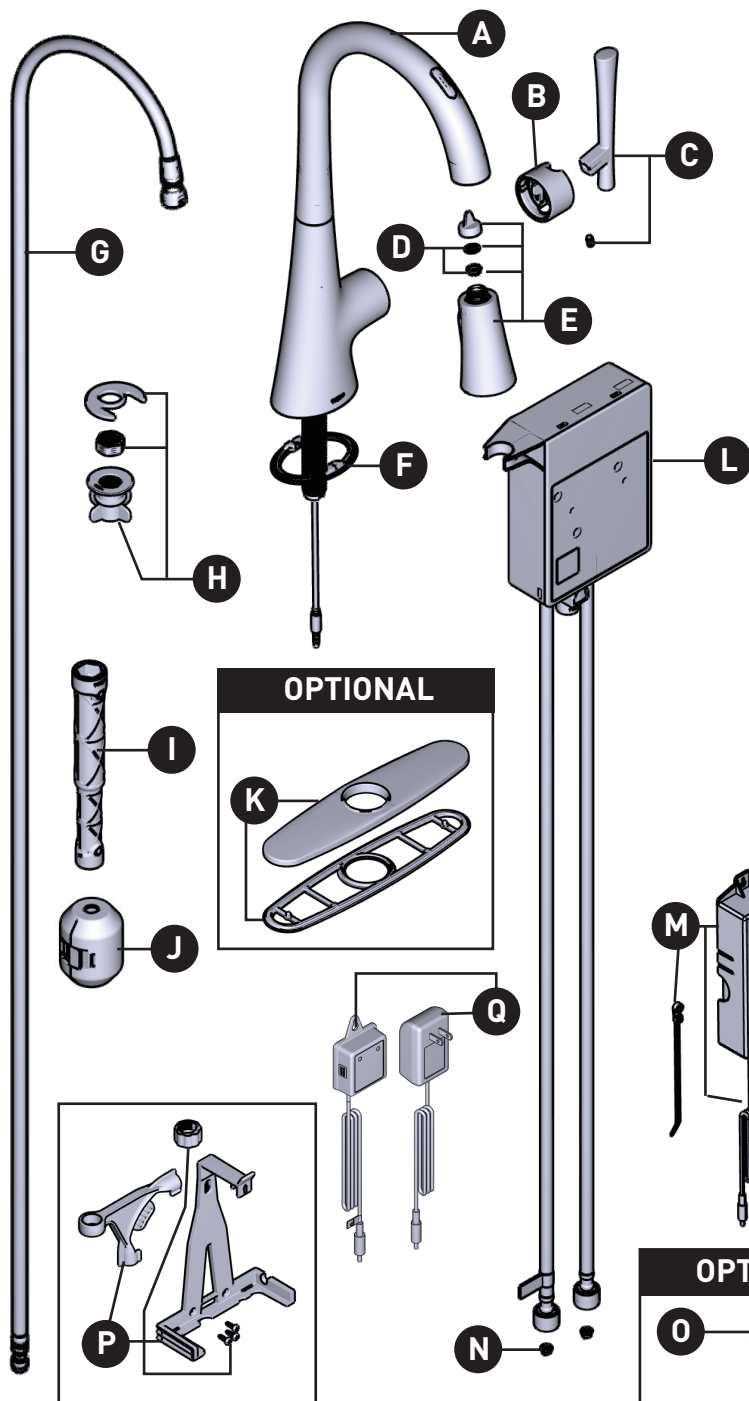

ILLUSTRATED PARTS

SMART FAUCET KURV™

Single-Handle High-Arc Pulldown Kitchen Faucet
9126EV Series

ORDER BY PART NUMBER

ID	Kit Number	Finish
*A	204774	See below
*B	204688	See below
*C	204687	See below
D	141025	N/A
*E	204775	See below
F	204779	Chrome/Spot Resist Stainless
	204779BL	Matte Black
G	150259	N/A
H	201310	N/A
I	118305	N/A
J	195361	N/A
*K	141002	See below
L	201311	N/A
M	201309	N/A
N	197171	N/A
O	176787	N/A
P	199785	N/A
Q	169031	N/A