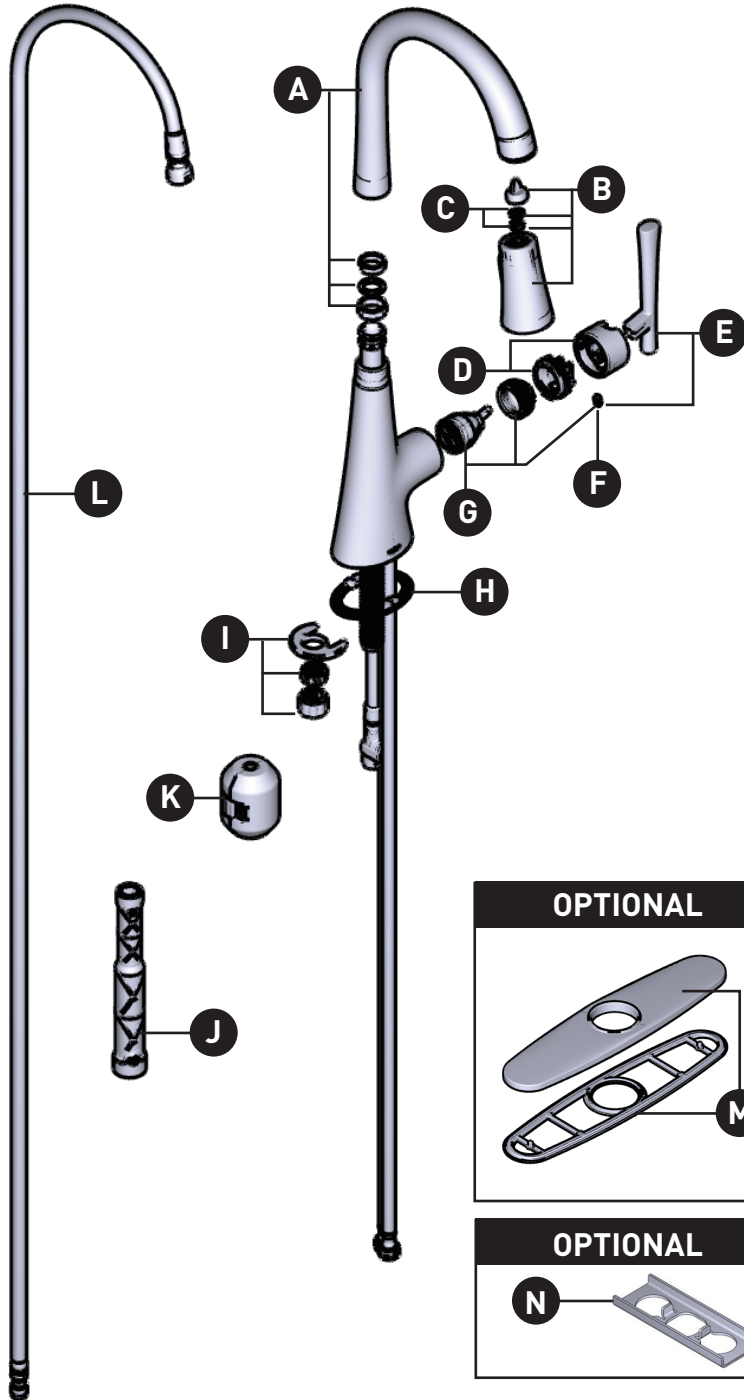

KURV™

Single-Handle High Arc Pulldown Kitchen Faucet
9126 Series

ORDER BY PART NUMBER

ID	Kit Number	Finish
*A	204772	See below
*B	204775	See below
C	141025	N/A
*D	204688	See below
*E	204687	See below
F	155023	N/A
G	160657	N/A
H	204779	Chrome/SRS
	204779BL	Matte Black
I	192155	N/A
J	118305	N/A
K	195361	N/A
L	150259	N/A
*M	141002	See below
N	176787	N/A

***Finish Determined by Suffix**

Finish	Description
No Suffix	Chrome
BL	Matte Black
SRS	Spot Resist Stainless
BZG	Bronzed Gold