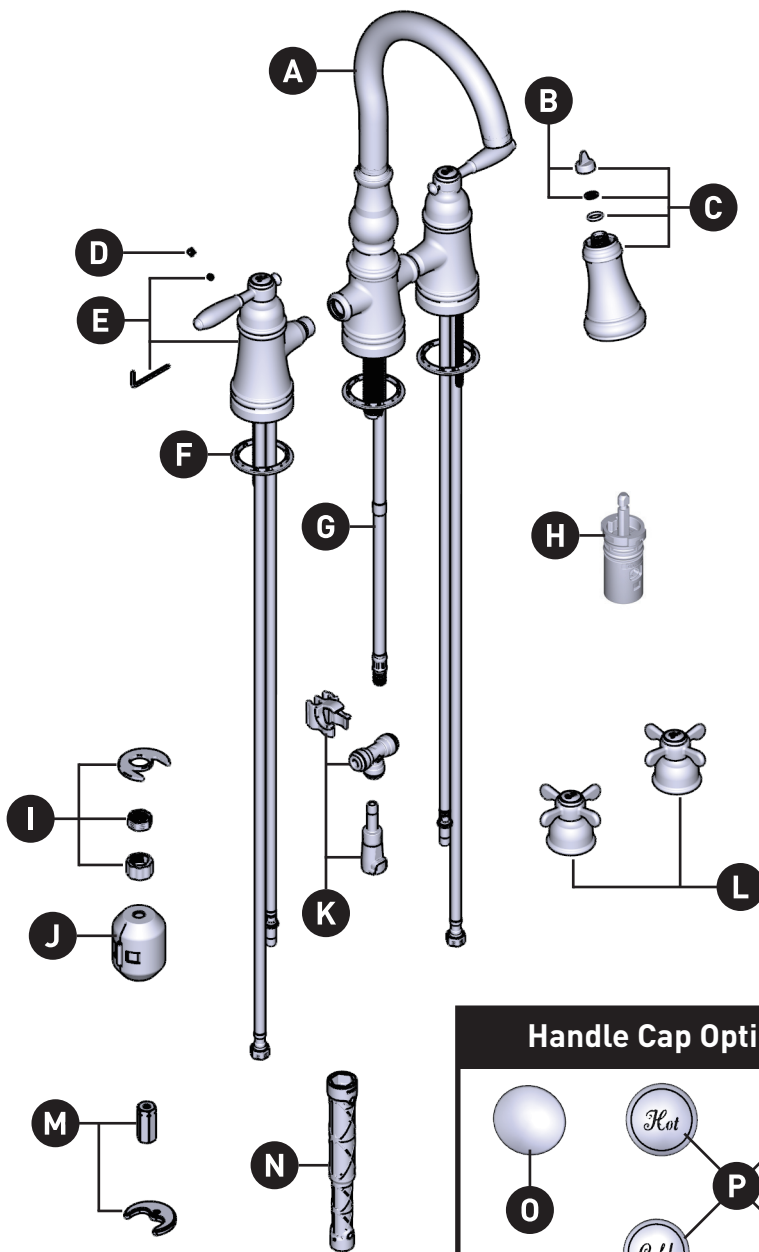

### TWO-HANDLE PULLDOWN KITCHEN FAUCET

S73204 Series

ORDER BY PART NUMBER

ID	Kit Number	Finish
*A	195636	See Below
B	141025	N/A
*C	195370	See Below
*D	152859	See Below
*E	207074	See Below
F	143338	Chrome, BG, NL, SRS
	143338BL	BL, ORB
G	207071	N/A
H	1234	N/A
I	192155	N/A
J	195361	N/A
K	207073	N/A
*L	207072	See Below
M	146190	N/A
N	118305	N/A
*O	195367	See Below
P	154285	N/A

**\*Finish Determined by Suffix**

Finish	Description
No Suffix	Chrome
BG	Brushed Gold
BL	Matte Black
NL	Polished Nickel
ORB	Oil Rubbed Bronze
SRS	Spot Resist Stainless