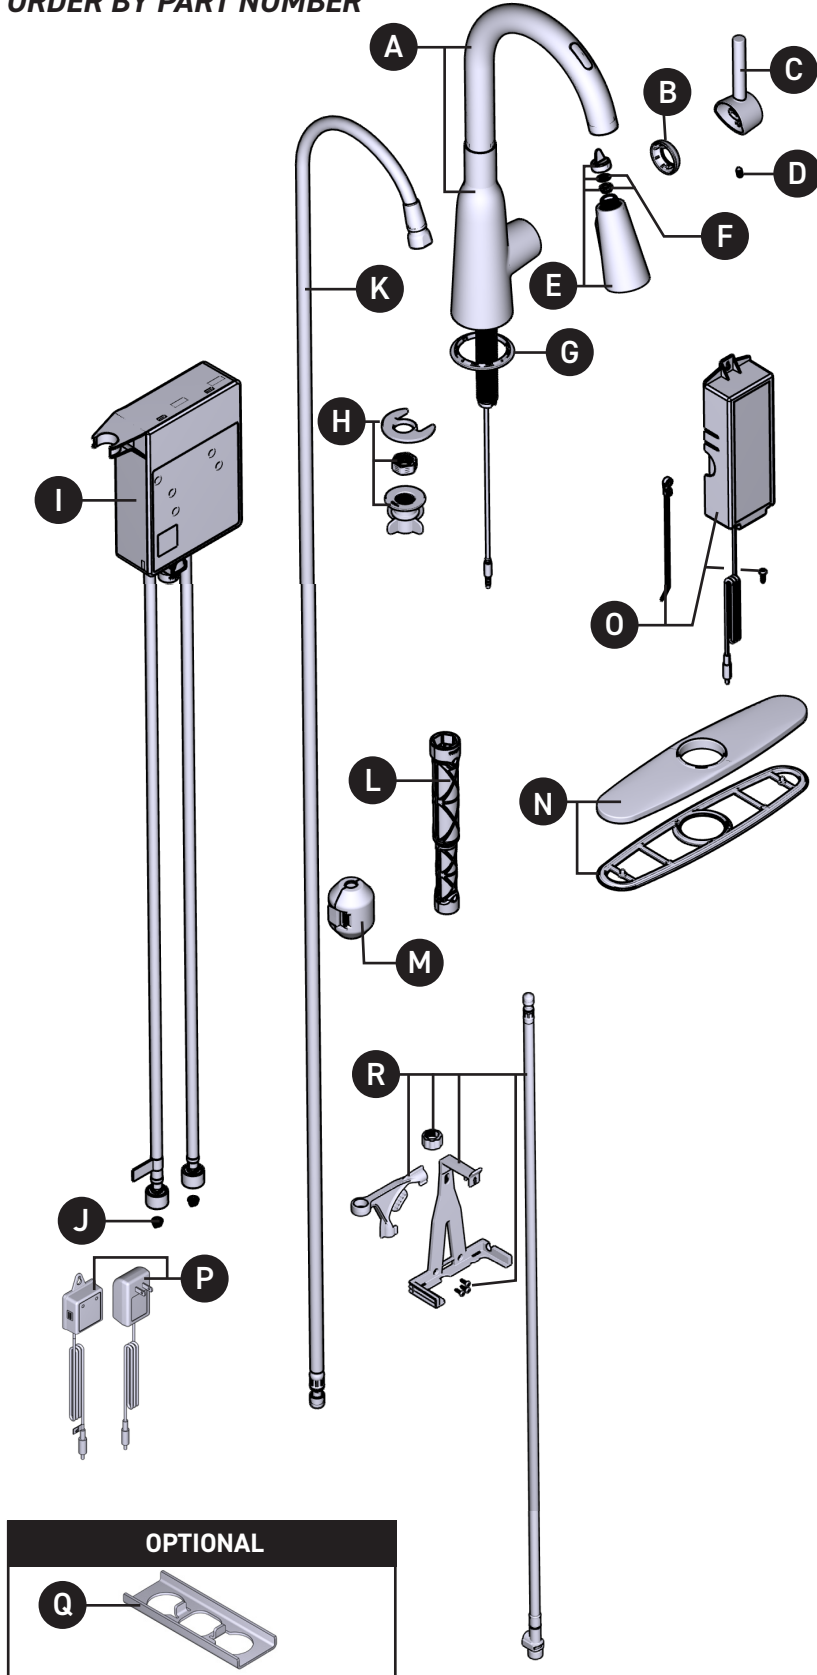

Illustrated Parts

Smart Faucet

Zyla™

Single-Handle High Arc Pulldown Kitchen Faucet

ORDER BY PART NUMBER

MODEL
87272EVSRS

FINISH
Spot Resist Stainless

ID	Kit Number	Kit Description	Finish
A	205859SRS	Spout Kit	Spot Resist Stainless
B	160660SRS	Handle Dome	Spot Resist Stainless
C	187729SRS	Handle Kit	Spot Resist Stainless
D	155023	Set Screw <i>(requires 3/32" hex key)</i>	N/A
E	198279SRS	Power Boost Wand Kit <i>(1.5 gpm)</i>	Spot Resist Stainless
F	141025	Wand Screen, O-Ring Kit <i>(for Power-Boost Wand Kit)</i>	N/A
G	168498	Deck Gasket	N/A
H	201310	Mounting Hardware	N/A
I	201311	Control Box	N/A
J	197171	Filter Screen	N/A
K	212650	Hose Kit	N/A
L	118305	Installation Tool	N/A
M	150260	Hose Weight Kit	N/A
N	141002SRS	Escutcheon Kit	Spot Resist Stainless
O	201309	Battery Holder/ Hardware Pack <i>(6D Akaline Batteries not included)</i>	N/A
P	169031	AC Adapter <i>(sold separately)</i>	N/A
Q	176787	Mounting Bracket <i>(optional)</i>	N/A
R	199785	Control Box Wall Mount Kit <i>(optional sold separately)</i>	N/A