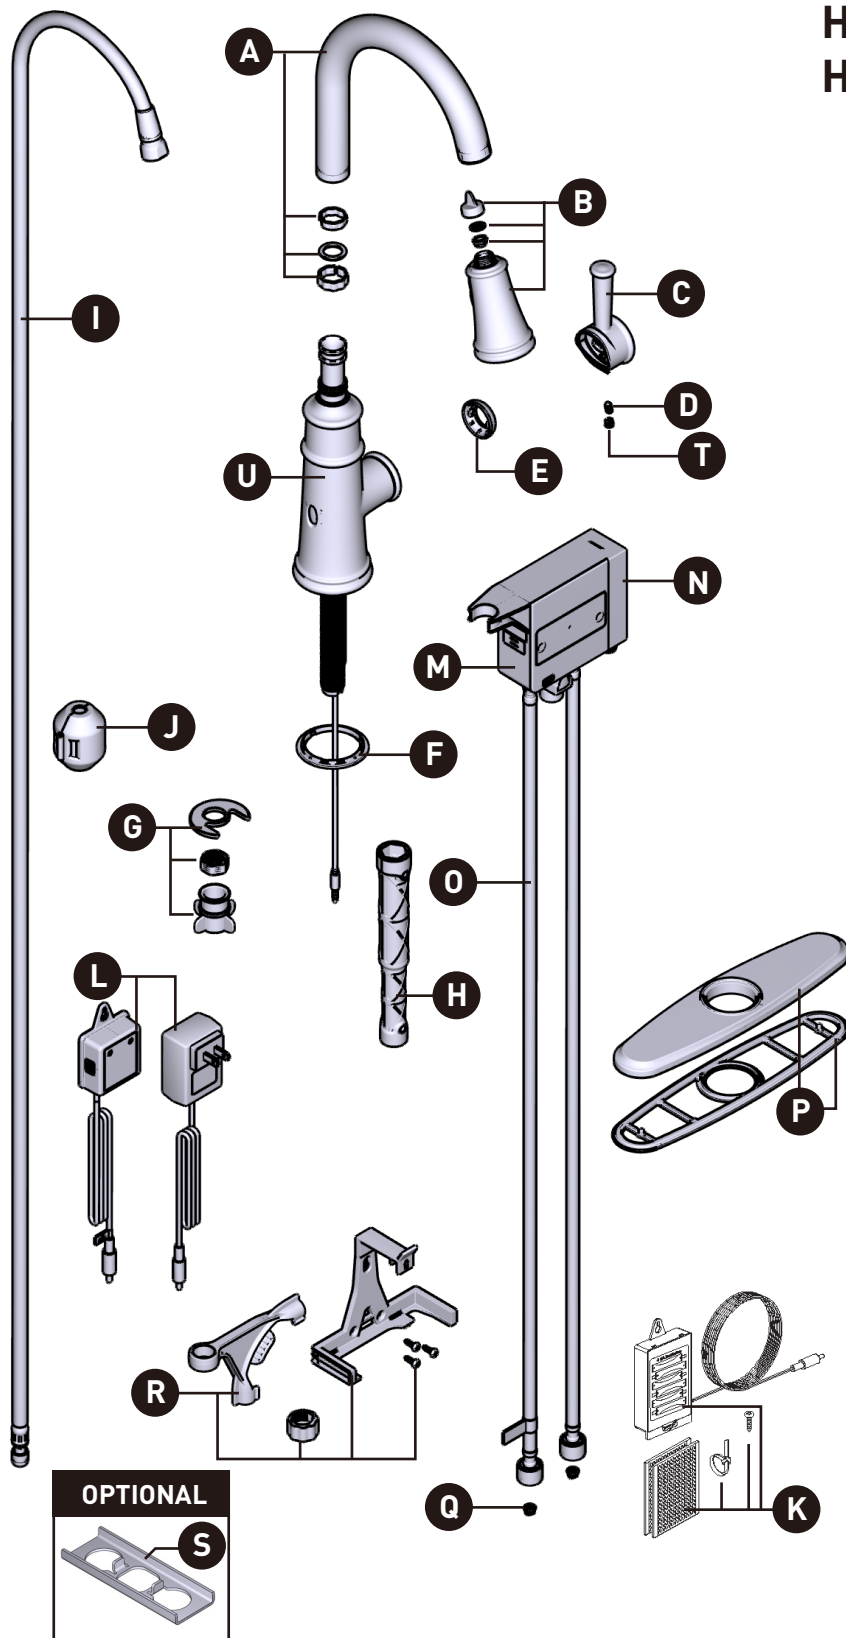

## Belfield™ MOTIONSENSE WAVE™ Hands-Free, Single-Handle High Arc Pulldown Kitchen Faucet

7260EW series

ID	Kit Number	Kit Description	Finish
*A	176077	Spout Kit	Chrome
*B	205847	Wand Kit	Chrome
*C	205845	Handle Kit	Chrome
D	155023	Set Screw(requires 3/32" hex key)	N/A
*E	160660	Handle Dome	Chrome
F	143338	Gasket Kit	Chrome, SRS
	143338BL	Gasket Kit	ORB, BL
G	177570	Mounting Hardware	N/A
H	118305	Installation Tool	N/A
I	150259	Pulldown Hose	N/A
J	195361	Hose Weight	N/A
K	177567	Battery Holder, Hardware Pack (6AA batteries not included)	N/A
L	169031	AC Adapter w/ Power Splitter(sold separately)	N/A
M	177569	Control Box Only (includes (x2) supply hose assemblies)	N/A
N	188031	Wave Electronics Box	N/A
O	177572	Control Box Supply Hose Assemblies	N/A
*P	141002	Escutcheon Kit (optional)	Chrome
Q	197171	Filter Screen (x2)	N/A
R	177566	Wall Mount Service Kit	N/A
S	176787	Mounting Bracket (optional)	N/A
*T	152859	Plug Button	Chrome
*U	205848	Faucet Assembly Kit (includes: mounting hardware, spout kit, installation tool, gasket kit, handle dome, handle kit, plug button & set screw)	Chrome

\* Finish Determined by Suffix

Finish	Description
C	Chrome
BL	Matte Black
ORB	Oil Rubbed Bronze
SRS	Spot Resist Stainless

CARTRIDGE & CARTRIDGE NUT ARE NOT SERVICEABLE ITEMS