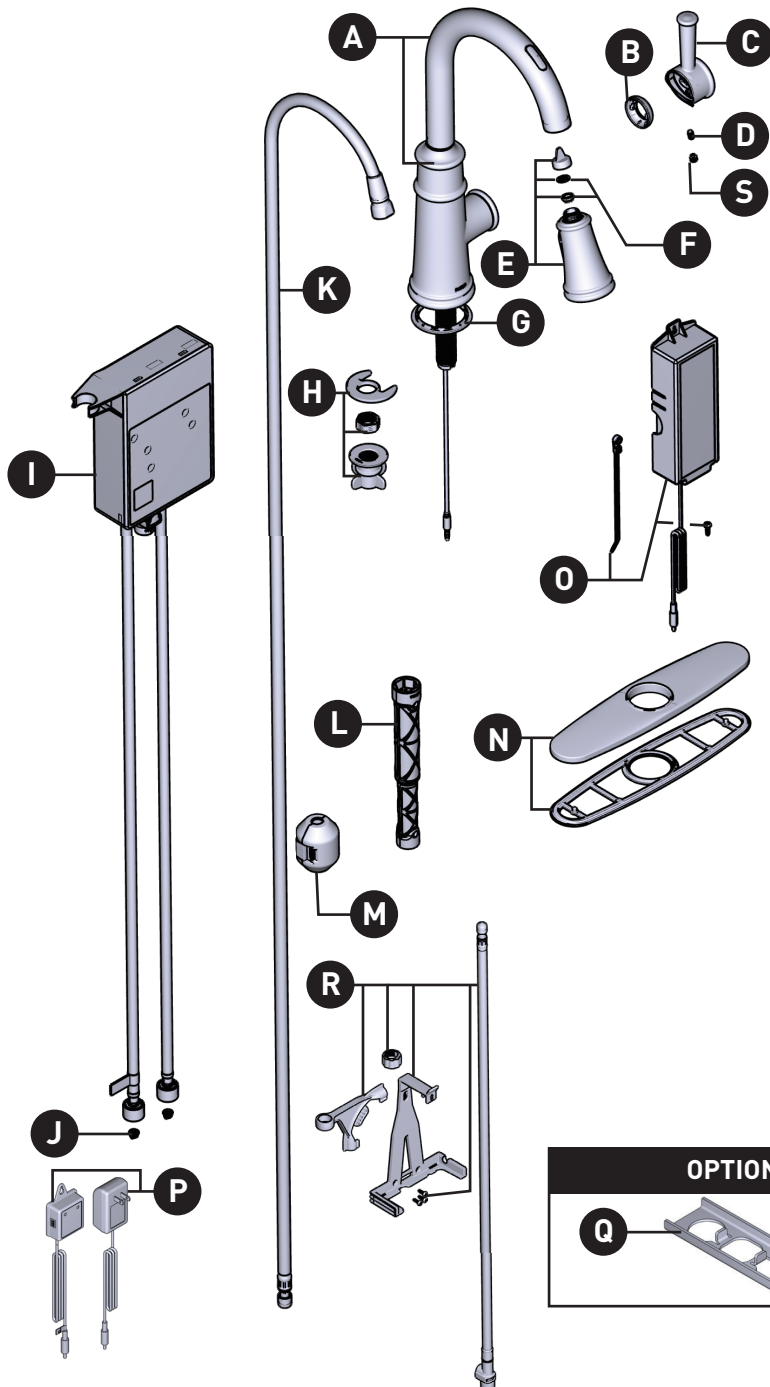

ILLUSTRATED PARTS

SMART FAUCET BELFIELD™

Single-Handle High Arc Pulldown Kitchen Faucet
7260EV Series

ORDER BY PART NUMBER

ID	Kit Number	Finish
*A	205849	See below
*B	160660	See below
*C	205845	See below
D	155023	N/A
*E	205847	See below
F	141025	N/A
G	168498	N/A
H	201310	N/A
I	201311	N/A
J	197171	N/A
K	150259	N/A
L	118305	N/A
M	150260	N/A
*N	157328	See below
O	201309	N/A
P	169031	N/A
Q	176787	N/A
R	199785	N/A
*S	152859	See below

***Finish Determined by Suffix**

Finish	Description
No Suffix	Chrome
BL	Matte Black
ORB	Oil Rubbed Bronze
SRS	Spot Resist Stainless
BZG	Bronzed Gold

OPTIONAL