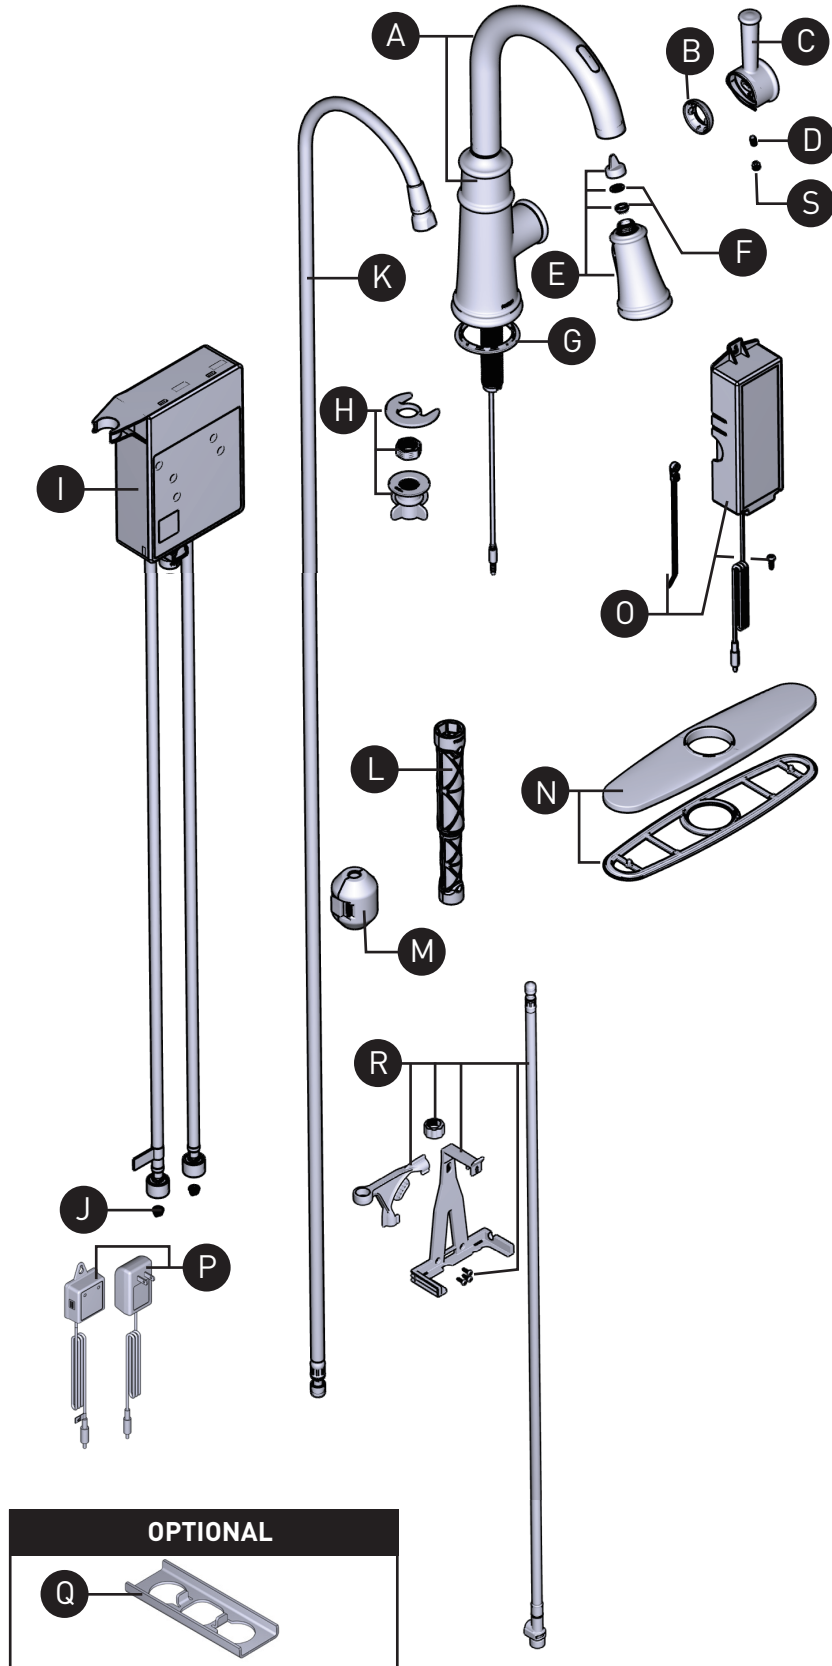

Illustrated Parts

Smart Faucet

Belfield™

Single-Handle High Arc Pulldown Kitchen Faucet

ORDER BY PART NUMBER

MODEL

7260EVC
7260EVL
7260ORB
7260EVSRS

FINISH

Chrome
Matte Black
Oil Rubbed Bronze
Spot Resist Stainless

ID	Kit Number	Kit Description	Finish
A	205849	Spout Kit	Chrome
	205849BL		Matte Black
	205849ORB		Oil Rubbed Bronze
	205849SRS		Spot Resist Stainless
B	160660	Handle Dome	Chrome
	160660BL		Matte Black
	160660ORB		Oil Rubbed Bronze
	160660SRS		Spot Resist Stainless
C	205845	Handle Kit	Chrome
	205845BL		Matte Black
	205845ORB		Oil Rubbed Bronze
	205845SRS		Spot Resist Stainless
D	155023	Set Screw <i>(requires 3/32" hex key)</i>	N/A
E	205847	Wand Kit	Chrome
	205847BL		Matte Black
	205847ORB		Oil Rubbed Bronze
	205847SRS		Spot Resist Stainless
F	141025	Wand Screen, O-Ring Kit <i>(for Power-Boost Wand Kit)</i>	N/A
G	168498	Deck Gasket	N/A
H	201310	Mounting Hardware	N/A
I	201311	Control Box	N/A
J	197171	Filter Screen	N/A
K	150259	Hose Kit	N/A
L	118305	Installation Tool	N/A
M	150260	Hose Weight Kit	N/A
N	157328	Escutcheon Kit	Chrome
	157328BL		Matte Black
	157328ORB		Oil Rubbed Bronze
	157328SRS		Spot Resist Stainless
O	201309	Battery Holder/ Hardware Pack <i>(6D Alkaline Batteries not included)</i>	N/A
P	169031	AC Adapter <i>(sold separately)</i>	N/A
Q	176787	Mounting Bracket <i>(optional)</i>	N/A
R	199785	Control Box Wall Mount Kit <i>(optional sold separately)</i>	N/A
S	152859	Plug Button	Chrome
	152859BL		Matte Black
	152859ORB		Oil Rubbed Bronze
	152859SRS		Spot Resist Stainless