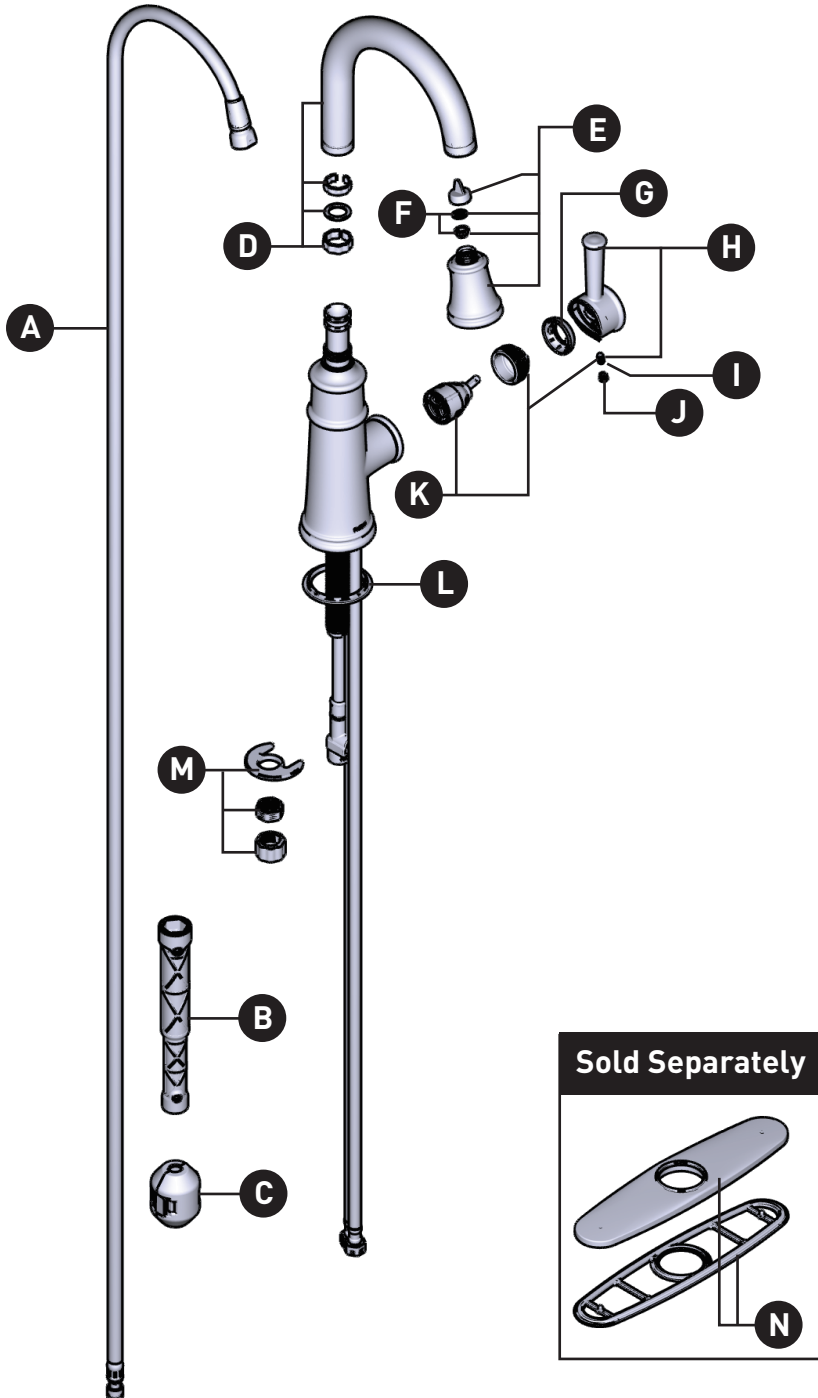

BELFIELD™

Single-Handle Pulldown Prep/Bar Faucet
6260 Series

ORDER BY PART NUMBER

ID	Kit Number	Finish
A	150259	N/A
B	118305	N/A
C	125989	N/A
*D	176079	See below
*E	205850	See below
F	158550	N/A
*G	160660	See below
*H	205845	See below
I	155023	N/A
*J	152859	See below
K	160657	N/A
L	143338	Chrome
	143338BL	Matte Black (Use for Spot Resist Stainless)
M	192155	N/A
*N	157328	See below

Sold Separately

*Finish Determined by Suffix

Finish	Description
No Suffix	Chrome
BL	Matte Black
ORB	Oil Rubbed Bronze
SRS	Spot Resist Stainless
BZG	Bronzed Gold