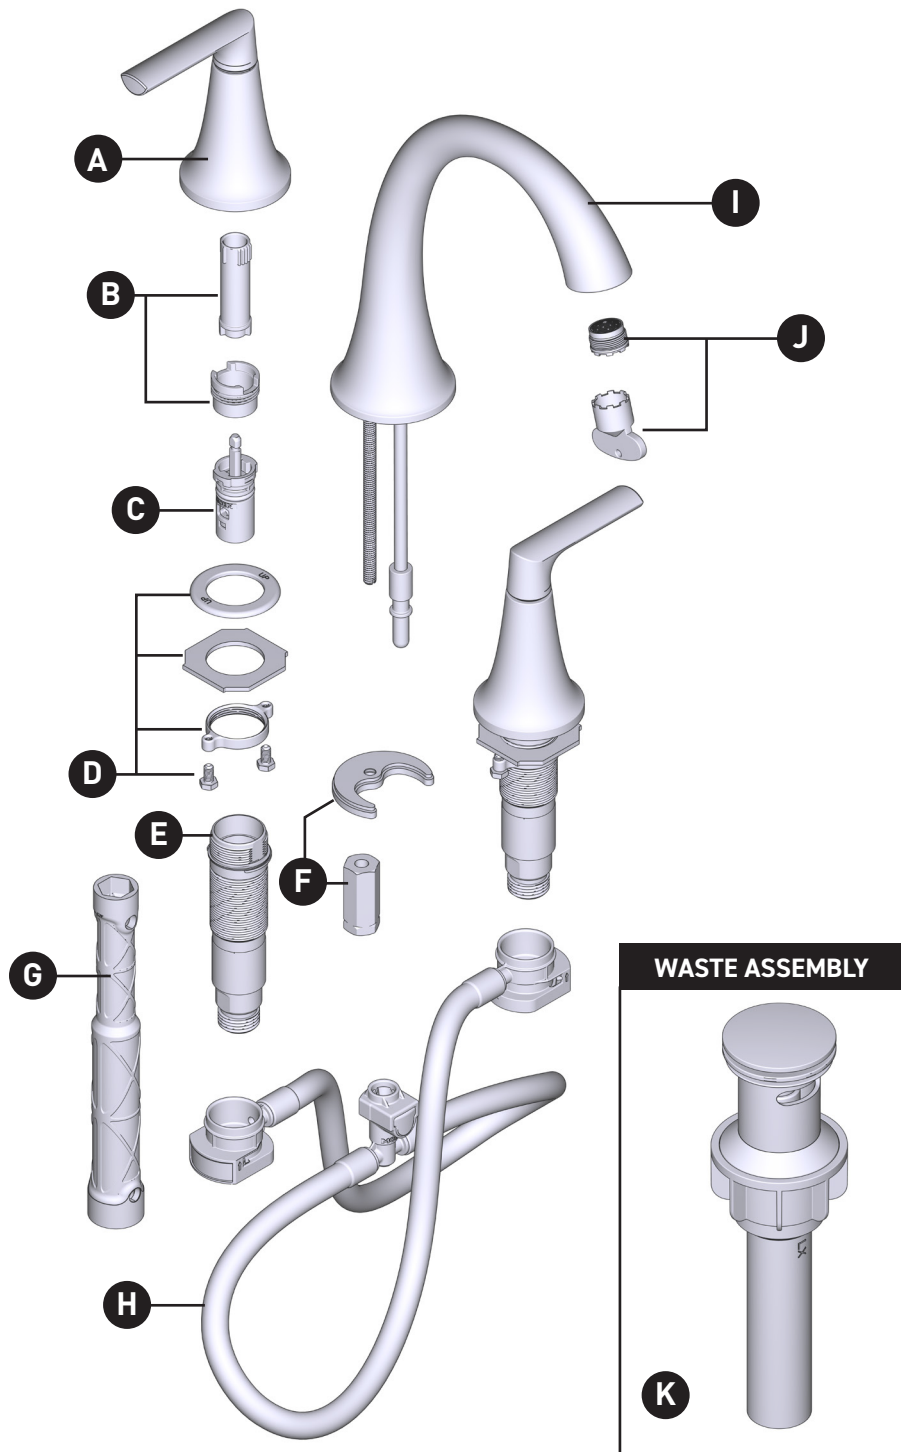

MOEN®

ILLUSTRATED PARTS

Korek™

Two-Handle Widespread Lavatory Faucet
84468 Series

*There is more than one version of this model.
Page down to identify the version you have.*

ORDER BY PART NUMBER

ID	Kit Number	Finish
*A	205366	See Below
	205366BL	See Below
	205366SRN	See Below
B	174290 (hot & cold)	N/A
C	1234	N/A
D	215997	N/A
E	215996 (Hot)	N/A
	215995 (Cold)	N/A
F	168809	N/A
G	118305	N/A
H	215998	N/A
*I	205367	See Below
	205367BL	See Below
	205367SRN	See Below
J	180158	N/A
*K	186478	See Below
	186478BL	See Below
	186478SRN	See Below

*Finish Determined by Suffix	
Finish	Description
(base kit # = C)	Chrome
(only applicable to *kits)	Matte Black
BL	Spot Resist Brushed Nickel
SRN	

■ Order by Part Number

KOREK™ Two-Handle Widespread Lavatory Faucet		
MODEL	HANDLE	FINISH
84468	Lever	Chrome
84468SRN	Lever	Spot Resist Brushed Nickel
84468BL	Lever	Matte Black

Hardware Package

12715

Valve Body Kit

174291 Cold
174292 Hot

Duralock Hose Kit

114299

Mounting Nut
 For models
 prior to
 8/2018

Spout Assembly Kit

205367 Chrome
205367SRN Spot Resist Brushed Nickel
205367BL Matte Black

Aerator

180158

WASTE ASSEMBLIES

For Waste Service Order Full Assembly

Waste Assembly

186479 Chrome
186479CSL Top only
 Classic Stainless
 (Used for Spot Resist
 Brushed Nickel)
186479BL Matte Black
186478 Chrome
186478CSL Classic Stainless
 (Used for Spot Resist
 Brushed Nickel)
186478BL Matte Black