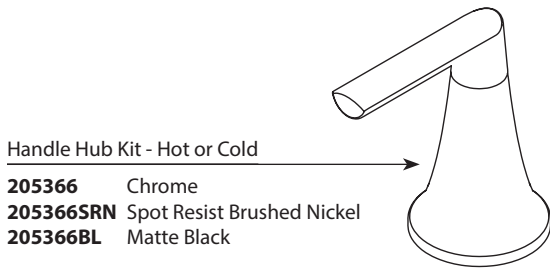

MOEN®

ILLUSTRATED PARTS

Korek™

Two-Handle Widespread Lavatory Faucet
84468 Series

*There is more than one version of this model.
Page down to identify the version you have.*

ORDER BY PART NUMBER

ID	Kit Number	Finish
*A	205366	See Below
	205366BL	See Below
	205366SRN	See Below
B	174290 (hot & cold)	N/A
C	1234	N/A
D	215997	N/A
E	215996 (Hot)	N/A
	215995 (Cold)	N/A
F	168809	N/A
G	118305	N/A
H	215998	N/A
*I	205367	See Below
	205367BL	See Below
	205367SRN	See Below
J	180158	N/A
*K	186478	See Below
	186478BL	See Below
	186478SRN	See Below

*Finish Determined by Suffix	
Finish	Description
(base kit # = C)	Chrome
(only applicable to *kits)	Matte Black
BL	Spot Resist Brushed Nickel
SRN	

■ Order by Part Number

KOREK™ Two-Handle Widespread Lavatory Faucet		
MODEL	HANDLE	FINISH
84468	Lever	Chrome
84468SRN	Lever	Spot Resist Brushed Nickel
84468BL	Lever	Matte Black