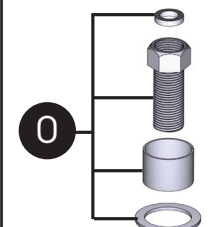

Banbury®

Two Handle Widespread Lavatory Faucet

MODEL

84947
84947SRN
84947BL
84947BRB

FINISH

Chrome
Spot-Resist Brushed Nickel
Matte Black
Mediterranean Bronze

NOTES

Spring-Loaded Waste
Spring-Loaded Waste
Spring-Loaded Waste
Spring-Loaded Waste

WASTE ASSEMBLIES

For Waste Service Order Full Assembly

USE ON DECKS
< 1/4" (6mm)

USE ON DECKS
> 1-3/16" (30mm)

ORDER BY PART NUMBER

ID	Kit Description	Kit Number	Finish
A	Handle Hub Kit - Hot or Cold	205885	Chrome
		205885SRN	Spot Resist Brushed Nickel
		205885BL	Matte Black
		205885BRB	Mediterranean Bronze
B	Stem Extension Kit	174290	
C	Replacement Cartridge	1234	
D	Mounting Hardware	103759	
E	Hardware Package	12715	
F	Valve Body Kit Hot	174292	
	Valve Body Kit Cold	174291	
G	Duralock Hose Kit	114299	
H	Spout Tube Kit	168122	Chrome
		168122BRB	Mediterranean Bronze
		168122SRS	Spot Resist Brushed Nickel
		168122BL	Matte Black
I	Aerator Kit 1.2 gpm	204275	Chrome
		204275SRN	Spot Resist Brushed Nickel
		204275BRB	Mediterranean Bronze
		204275BL	Matte Black
J	Spout Hub Kit	205886	Chrome
		205886SRN	Spot Resist Brushed Nickel
		205886BL	Matte Black
		205886BRB	Mediterranean Bronze
K	Spout Shank & O-Ring	131170	
L	Hardware Kit	93959	
M	Spring-Loaded Waste - Full Assembly	186478	Chrome
		186478CSL	Spot Resist Brushed Nickel
		186478BRB	Mediterranean Bronze
		186478BL	Matte Black
N	Thin Deck Spacer Kit (Qty 2)	146936	
O	Thick Deck Extension Kit (Qty 2)	100818	