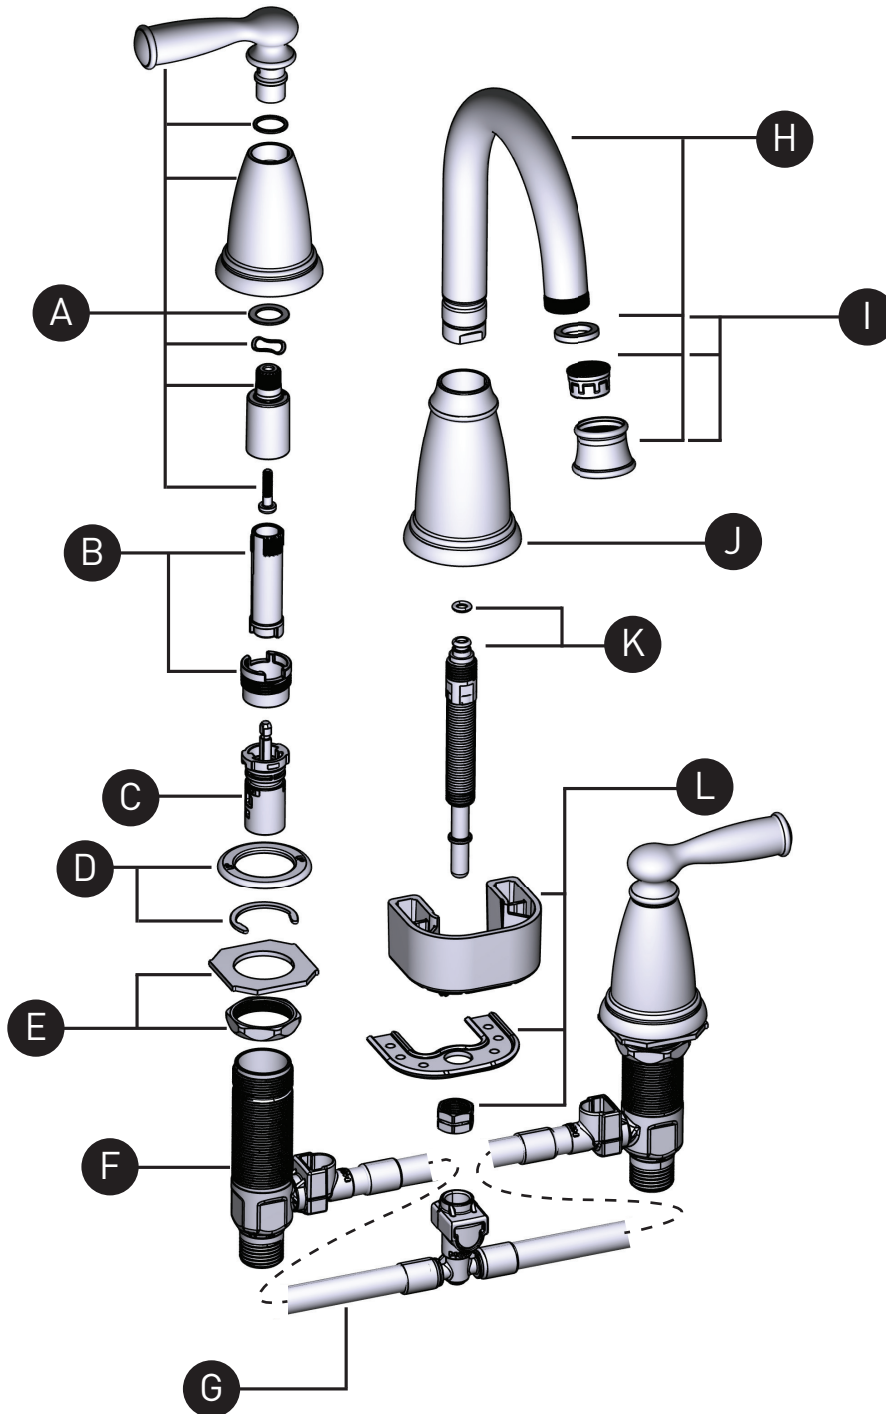

Banbury®

Two Handle Widespread Lavatory Faucet

MODEL

84947
84947SRN
84947BL
84947BRB

FINISH

Chrome
Spot-Resist Brushed Nickel
Matte Black
Mediterranean Bronze

NOTES

Spring-Loaded Waste
Spring-Loaded Waste
Spring-Loaded Waste
Spring-Loaded Waste

WASTE ASSEMBLIES

For Waste Service Order Full Assembly

USE ON DECKS
< 1/4" (6mm)

USE ON DECKS
> 1-3/16" (30mm)

ORDER BY PART NUMBER

ID	Kit Description	Kit Number	Finish
A	Handle Hub Kit - Hot or Cold	205885	Chrome
		205885SRN	Spot Resist Brushed Nickel
		205885BL	Matte Black
		205885BRB	Mediterranean Bronze
B	Stem Extension Kit	174290	
C	Replacement Cartridge	1234	
D	Mounting Hardware	103759	
E	Hardware Package	12715	
F	Valve Body Kit Hot	174292	
	Valve Body Kit Cold	174291	
G	Duralock Hose Kit	114299	
H	Spout Tube Kit	168122	Chrome
		168122BRB	Mediterranean Bronze
		168122SRS	Spot Resist Brushed Nickel
		168122BL	Matte Black
I	Aerator Kit 1.2 gpm	204275	Chrome
		204275SRN	Spot Resist Brushed Nickel
		204275BRB	Mediterranean Bronze
		204275BL	Matte Black
J	Spout Hub Kit	205886	Chrome
		205886SRN	Spot Resist Brushed Nickel
		205886BL	Matte Black
		205886BRB	Mediterranean Bronze
K	Spout Shank & O-Ring	131170	
L	Hardware Kit	93959	
M	Spring-Loaded Waste - Full Assembly	186478	Chrome
		186478CSL	Spot Resist Brushed Nickel
		186478BRB	Mediterranean Bronze
		186478BL	Matte Black
N	Thin Deck Spacer Kit (Qty 2)	146936	
O	Thick Deck Extension Kit (Qty 2)	100818	