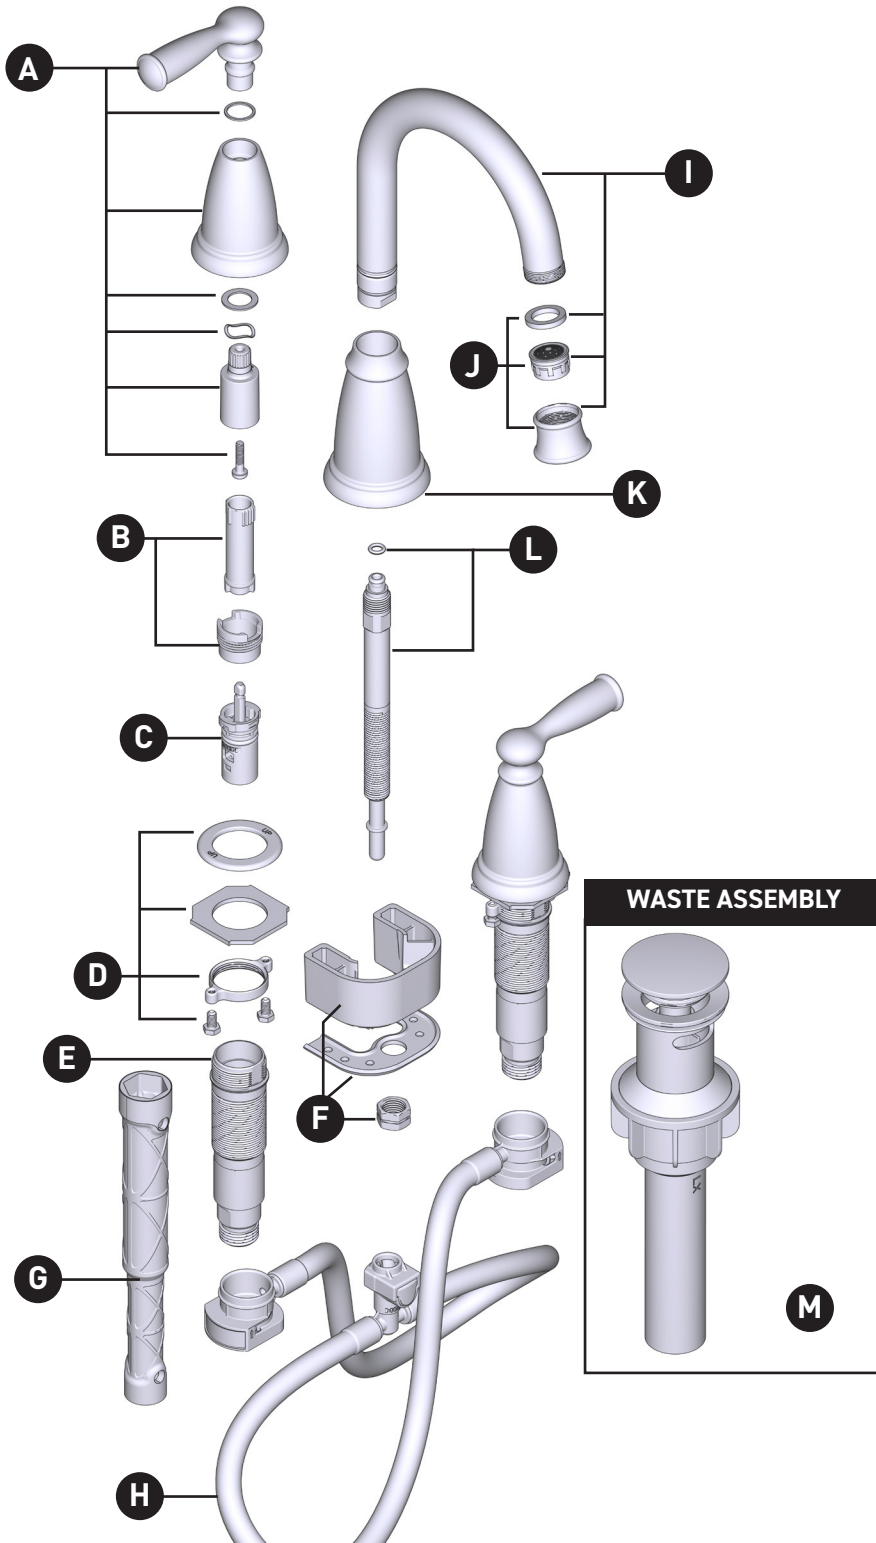

MOEN®

There is more than one version of this model.
Page down to identify the version you have.

ORDER BY PART NUMBER

ILLUSTRATED PARTS

Banbury®

Two-Handle Widespread Lavatory Faucet
84947 Series

ID	Kit Number	Finish
*A	205885	See Below
	205885SRN	See Below
	205885BL	See Below
	205885BRB	See Below
B	174290 (hot & cold)	N/A
C	1234	N/A
D	215997	N/A
E	215996 (Hot)	N/A
	215995 (Cold)	N/A
F	93959	N/A
G	118305	N/A
H	215998	N/A
*I	168122	See Below
	168122SRN	See Below
	168122BL	See Below
	168122BRB	See Below
*J	204275	See Below
	204275SRN	See Below
	204275BL	See Below
	204275BRB	See Below
*K	205886	See Below
	205886SRN	See Below
	205886BL	See Below
	205886BRB	See Below
L	131170	N/A
*M	186478	See Below
	186478CSL	See Below
	186478BL	See Below
	186478BRB	See Below

Banbury®

Two Handle Widespread Lavatory Faucet

MODEL

84947
84947SRN
84947BL
84947BRB

FINISH

Chrome
Spot-Resist Brushed Nickel
Matte Black
Mediterranean Bronze

NOTES

Spring-Loaded Waste
Spring-Loaded Waste
Spring-Loaded Waste
Spring-Loaded Waste