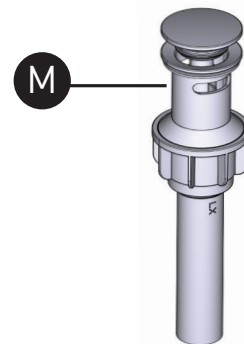

Banbury®

Two Handle Widespread Lavatory Faucet

MODEL

84947
84947SRN
84947BL
84947BRB

FINISH

Chrome
Spot-Resist Brushed Nickel
Matte Black
Mediterranean Bronze

NOTES

Spring-Loaded Waste
Spring-Loaded Waste
Spring-Loaded Waste
Spring-Loaded Waste

WASTE ASSEMBLIES

For Waste Service Order Full Assembly

USE ON DECKS
< 1/4" (6mm)

USE ON DECKS
> 1-3/16" (30mm)

ORDER BY PART NUMBER

ID	Kit Description	Kit Number	Finish
A	Handle Hub Kit - Hot or Cold	205885	Chrome
		205885SRN	Spot Resist Brushed Nickel
		205885BL	Matte Black
		205885BRB	Mediterranean Bronze
B	Stem Extension Kit	174290	
C	Replacement Cartridge	1234	
D	Mounting Hardware	103759	
E	Hardware Package	12715	
F	Valve Body Kit Hot	174292	
	Valve Body Kit Cold	174291	
G	Duralock Hose Kit	114299	
H	Spout Tube Kit	168122	Chrome
		168122BRB	Mediterranean Bronze
		168122SRS	Spot Resist Brushed Nickel
		168122BL	Matte Black
I	Aerator Kit 1.2 gpm	204275	Chrome
		204275SRN	Spot Resist Brushed Nickel
		204275BRB	Mediterranean Bronze
		204275BL	Matte Black
J	Spout Hub Kit	205886	Chrome
		205886SRN	Spot Resist Brushed Nickel
		205886BL	Matte Black
		205886BRB	Mediterranean Bronze
K	Spout Shank & O-Ring	131170	
L	Hardware Kit	93959	
M	Spring-Loaded Waste - Full Assembly	186478	Chrome
		186478CSL	Spot Resist Brushed Nickel
		186478BRB	Mediterranean Bronze
		186478BL	Matte Black
N	Thin Deck Spacer Kit (Qty 2)	146936	
O	Thick Deck Extension Kit (Qty 2)	100818	