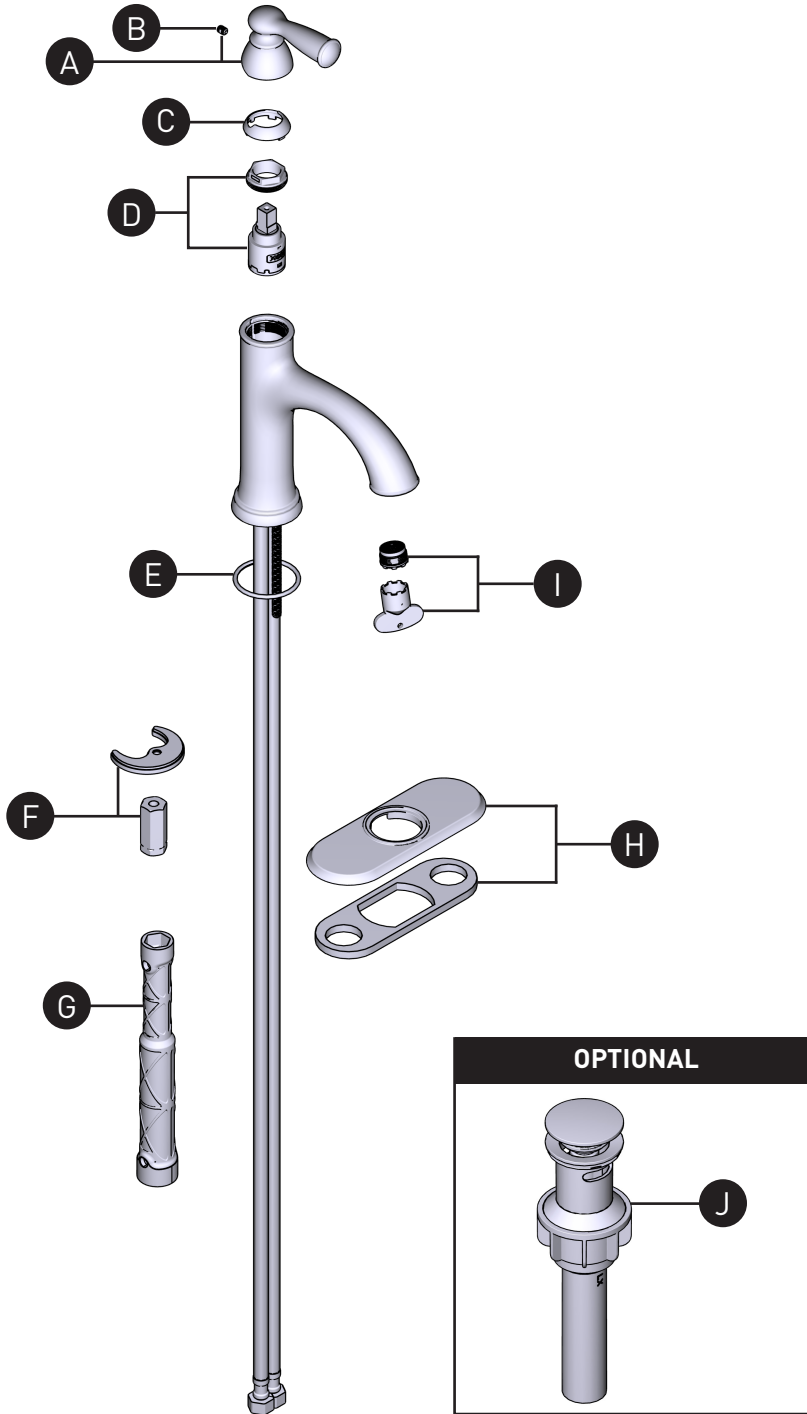

ORDER BY PART NUMBER

BANBURY™

One-Handle Lavatory Faucet
84945 (Series)

ID	Kit Number	Finish
*A	207253	See Below
B	155023	N/A
*C	201724	See Below
D	202233	N/A
E	150567	N/A
F	146190	N/A
G	118305	N/A
*H	150568	See Below
I	180158	N/A
*J	186479	See Below

***Finish Determined by Suffix**

Finish	Description
No Suffix	Chrome
BRB	Mediterranean Bronze
SRN	Spot Resist Brushed Nickel
BL	Matte Black