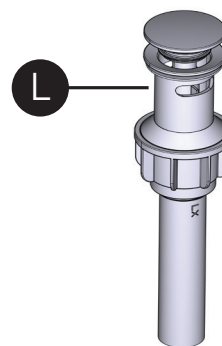

MOEN®

ORDER BY PART NUMBER

Illustrated Parts

Banbury®

Two Handle Centerset Lavatory Faucet

MODEL

84943
84943SRN
84943BL
84943BRB

FINISH

Chrome
Spot-Resist Brushed Nickel
Matte Black
Mediterranean Bronze

NOTES

Spring-Loaded Waste
Spring-Loaded Waste
Spring-Loaded Waste
Spring-Loaded Waste

WASTE ASSEMBLIES

For Waste Service Order Full Assembly

USE ON DECKS
< 1/4" (6mm)

USE ON DECKS
> 1-3/16" (30mm)

ORDER BY PART NUMBER

ID	Kit Description	Kit Number	Finish
A	Handle Kit - Hot	205881	Chrome
		205881SRN	Spot Resist Brushed Nickel
		205881BL	Matte Black
		205881BRB	Mediterranean Bronze
	Handle Kit - Cold	205882	Chrome
		205882SRN	Spot Resist Brushed Nickel
		205882BL	Matte Black
		205882BRB	Mediterranean Bronze
B	Set Screw (Requires 3/32" hex key)	159198	
C	Spout Hub Kit	205884	Chrome
		205884SRN	Spot Resist Brushed Nickel
		205884BL	Matte Black
		205884BRB	Mediterranean Bronze
D	Cartridge Nut (Qty 2)	97535	
E	Replacement Cartridge	1224	
F	Escutcheon Nut (Qty 2)	130560	
G	Deck Gasket	205883	
		205883BL	Use for Mediterranean and Matte Black
H	Mounting Nuts (Qty 2)	145665	Matte Black
I	Spout Kit	142052	Chrome
		142052BRB	Mediterranean Bronze
		142052SRN	Spot Resist Brushed Nickel
		142052BL	Matte Black
J	Aerator Kit - 1.2gpm	204275	Chrome
		204275SRN	Spot Resist Brushed Nickel
		204275BL	Matte Black
		204275BRB	Mediterranean Bronze
K	Spout O-Ring Kit	103432	
L	Spring-Loaded Waste - Full Assembly	186478	Chrome
		186478CSL	Spot Resist Brushed Nickel
		186478BRB	Mediterranean Bronze
		186478BL	Matte Black
M	Thin Deck Spacer Kit (Qty 2)	146936	
N	Thick Deck Extension Kit (Qty 2)	100818	