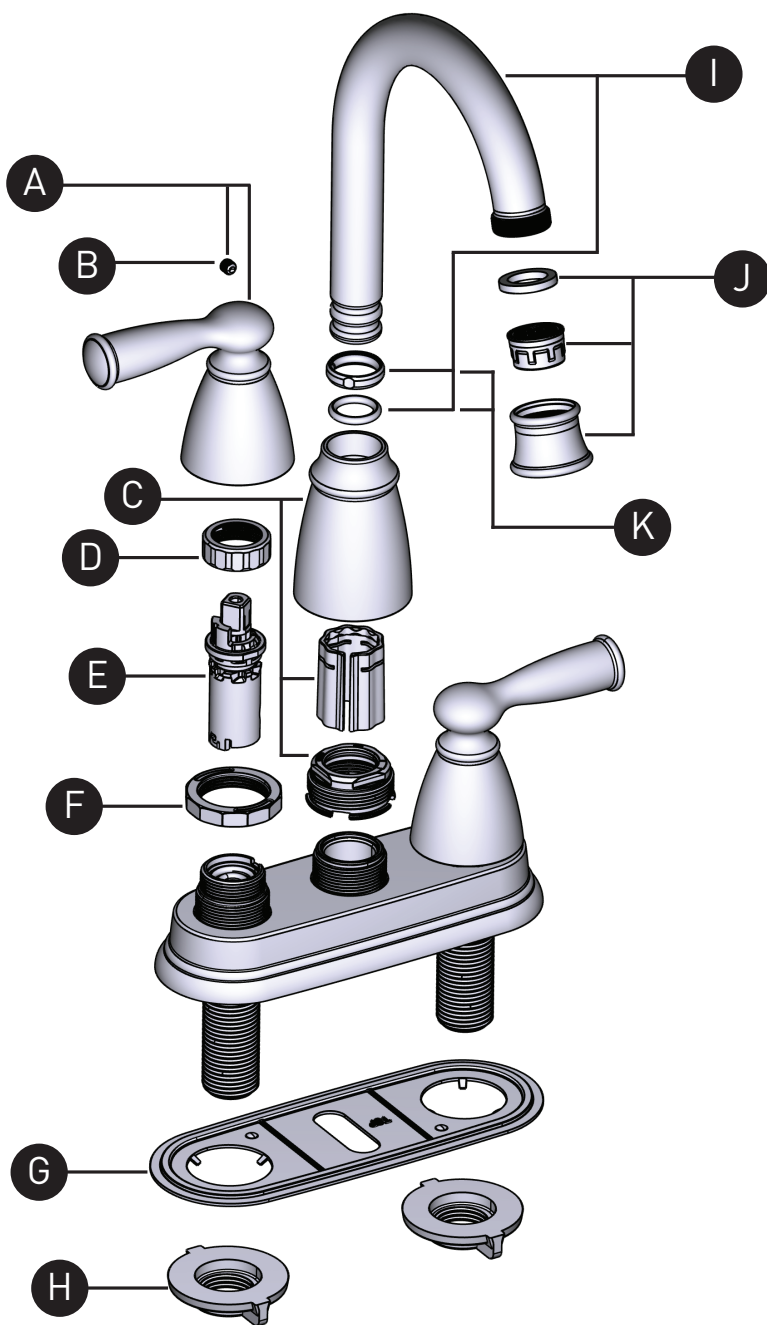

MOEN®

ORDER BY PART NUMBER

Illustrated Parts

Banbury®

Two Handle Centerset Lavatory Faucet

MODEL

84943
84943SRN
84943BL
84943BRB

FINISH

Chrome
Spot-Resist Brushed Nickel
Matte Black
Mediterranean Bronze

NOTES

Spring-Loaded Waste
Spring-Loaded Waste
Spring-Loaded Waste
Spring-Loaded Waste

WASTE ASSEMBLIES

For Waste Service Order Full Assembly

USE ON DECKS
< 1/4" (6mm)

USE ON DECKS
> 1-3/16" (30mm)

ORDER BY PART NUMBER

ID	Kit Description	Kit Number	Finish
A	Handle Kit - Hot	205881	Chrome
		205881SRN	Spot Resist Brushed Nickel
		205881BL	Matte Black
		205881BRB	Mediterranean Bronze
	Handle Kit - Cold	205882	Chrome
		205882SRN	Spot Resist Brushed Nickel
		205882BL	Matte Black
		205882BRB	Mediterranean Bronze
B	Set Screw (Requires 3/32" hex key)	159198	
C	Spout Hub Kit	205884	Chrome
		205884SRN	Spot Resist Brushed Nickel
		205884BL	Matte Black
		205884BRB	Mediterranean Bronze
D	Cartridge Nut (Qty 2)	97535	
E	Replacement Cartridge	1224	
F	Escutcheon Nut (Qty 2)	130560	
G	Deck Gasket	205883	
		205883BL	Use for Mediterranean and Matte Black
H	Mounting Nuts (Qty 2)	145665	Matte Black
I	Spout Kit	142052	Chrome
		142052BRB	Mediterranean Bronze
		142052SRN	Spot Resist Brushed Nickel
		142052BL	Matte Black
J	Aerator Kit - 1.2gpm	204275	Chrome
		204275SRN	Spot Resist Brushed Nickel
		204275BL	Matte Black
		204275BRB	Mediterranean Bronze
K	Spout O-Ring Kit	103432	
L	Spring-Loaded Waste - Full Assembly	186478	Chrome
		186478CSL	Spot Resist Brushed Nickel
		186478BRB	Mediterranean Bronze
		186478BL	Matte Black
M	Thin Deck Spacer Kit (Qty 2)	146936	
N	Thick Deck Extension Kit (Qty 2)	100818	