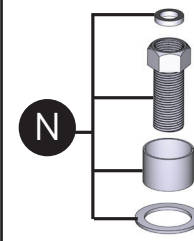

MOEN®

ORDER BY PART NUMBER

Illustrated Parts

Banbury®

Two Handle Centerset Lavatory Faucet

MODEL

84943
84943SRN
84943BL
84943BRB

FINISH

Chrome
Spot-Resist Brushed Nickel
Matte Black
Mediterranean Bronze

NOTES

Spring-Loaded Waste
Spring-Loaded Waste
Spring-Loaded Waste
Spring-Loaded Waste

WASTE ASSEMBLIES

For Waste Service Order Full Assembly

USE ON DECKS
< 1/4" (6mm)

USE ON DECKS
> 1-3/16" (30mm)

ORDER BY PART NUMBER

ID	Kit Description	Kit Number	Finish
A	Handle Kit - Hot	205881	Chrome
		205881SRN	Spot Resist Brushed Nickel
		205881BL	Matte Black
		205881BRB	Mediterranean Bronze
	Handle Kit - Cold	205882	Chrome
		205882SRN	Spot Resist Brushed Nickel
		205882BL	Matte Black
		205882BRB	Mediterranean Bronze
B	Set Screw (Requires 3/32" hex key)	159198	
C	Spout Hub Kit	205884	Chrome
		205884SRN	Spot Resist Brushed Nickel
		205884BL	Matte Black
		205884BRB	Mediterranean Bronze
D	Cartridge Nut (Qty 2)	97535	
E	Replacement Cartridge	1224	
F	Escutcheon Nut (Qty 2)	130560	
G	Deck Gasket	205883	
		205883BL	Use for Mediterranean and Matte Black
H	Mounting Nuts (Qty 2)	145665	Matte Black
I	Spout Kit	142052	Chrome
		142052BRB	Mediterranean Bronze
		142052SRN	Spot Resist Brushed Nickel
		142052BL	Matte Black
J	Aerator Kit - 1.2gpm	204275	Chrome
		204275SRN	Spot Resist Brushed Nickel
		204275BL	Matte Black
		204275BRB	Mediterranean Bronze
K	Spout O-Ring Kit	103432	
L	Spring-Loaded Waste - Full Assembly	186478	Chrome
		186478CSL	Spot Resist Brushed Nickel
		186478BRB	Mediterranean Bronze
		186478BL	Matte Black
M	Thin Deck Spacer Kit (Qty 2)	146936	
N	Thick Deck Extension Kit (Qty 2)	100818	