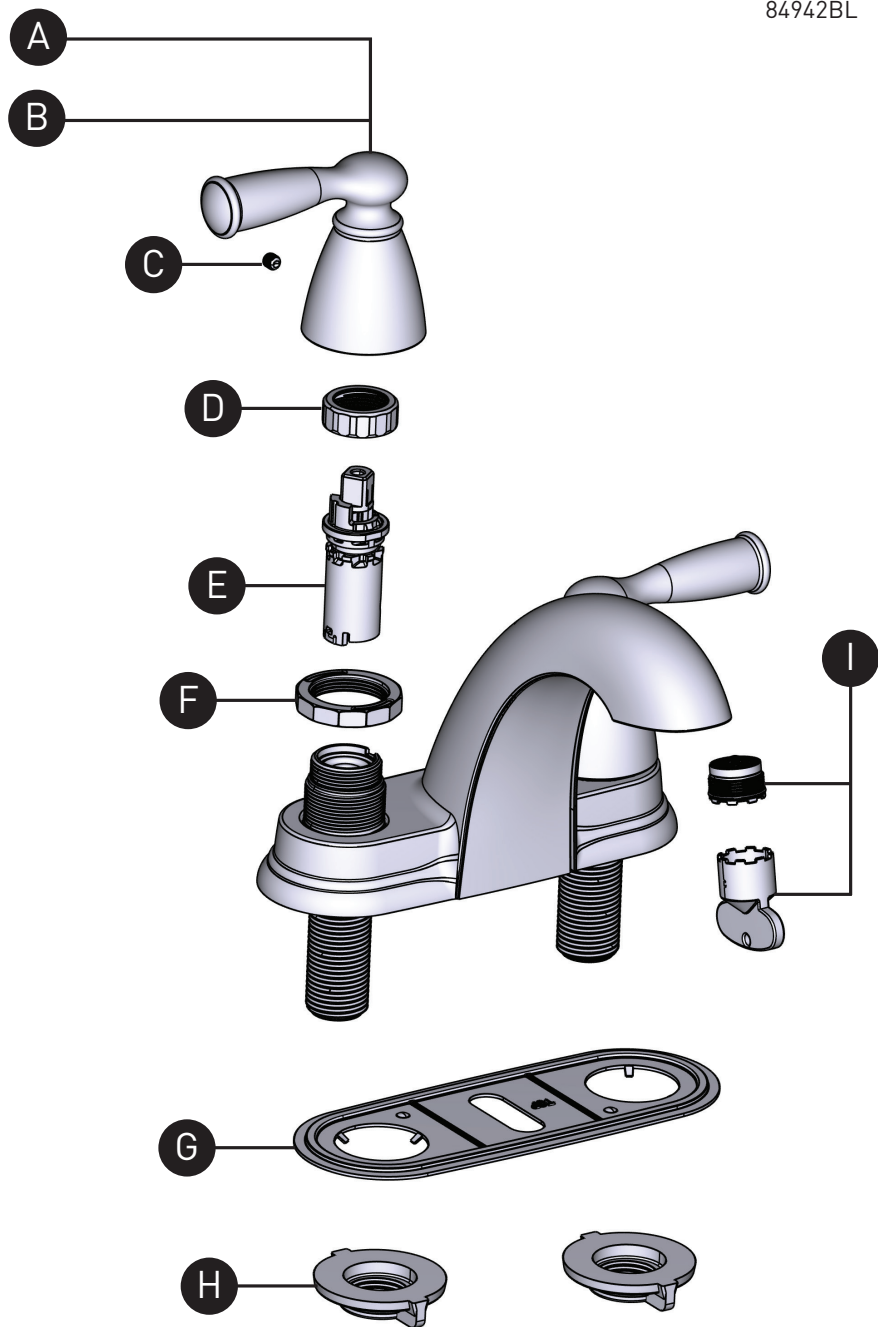

MOEN®

ORDER BY PART NUMBER

Illustrated Parts

Banbury®

Two Handle Centerset Lavatory Faucet

MODEL

84942
84942SRN
84942BL

FINISH

Chrome
Spot-Resist Brushed Nickel
Matte Black

NOTES

Spring-Loaded Waste
Spring-Loaded Waste
Spring-Loaded Waste

WASTE ASSEMBLIES	
For Waste Service Order Full Assembly	
	
<p>USE ON DECKS < 1/4" (6mm)</p>	<p>USE ON DECKS > 1-3/16" (30mm)</p>
	

ORDER BY PART NUMBER

ID	Kit Description	Kit Number	Finish
A	Handle Kit - Hot	205881	Chrome
		205881SRN	Spot Resist Brushed Nickel
		205881BL	Matte Black
B	Handle Kit - Cold	205882	Chrome
		205882SRN	Spot Resist Brushed Nickel
		205882BL	Matte Black
C	Set Screw (Requires 3/32" hex key)	159198	
D	Cartridge Nut (x2)	97535	
E	Replacement Cartridge	1224	
F	Escutcheon Nut (x2)	130560	
G	Deck Gasket	205883	Chrome and Spot Re
		205883BL	Brushed Nickel
H	Mounting Nuts (x2)	145665	Matte Black
I	Aerator Kit - Includes Tool 1.2gpm	181035	
J	Spring-Loaded Waste - Full Assembly	186478	Chrome and Spot Re
		186478CSL	Brushed Nickel
		186478BL	Matte Black
K	Thin Deck Spacer Kit (Qty 2)	146936	
L	Thick Deck Extension Kit (Qty 2)	100818	