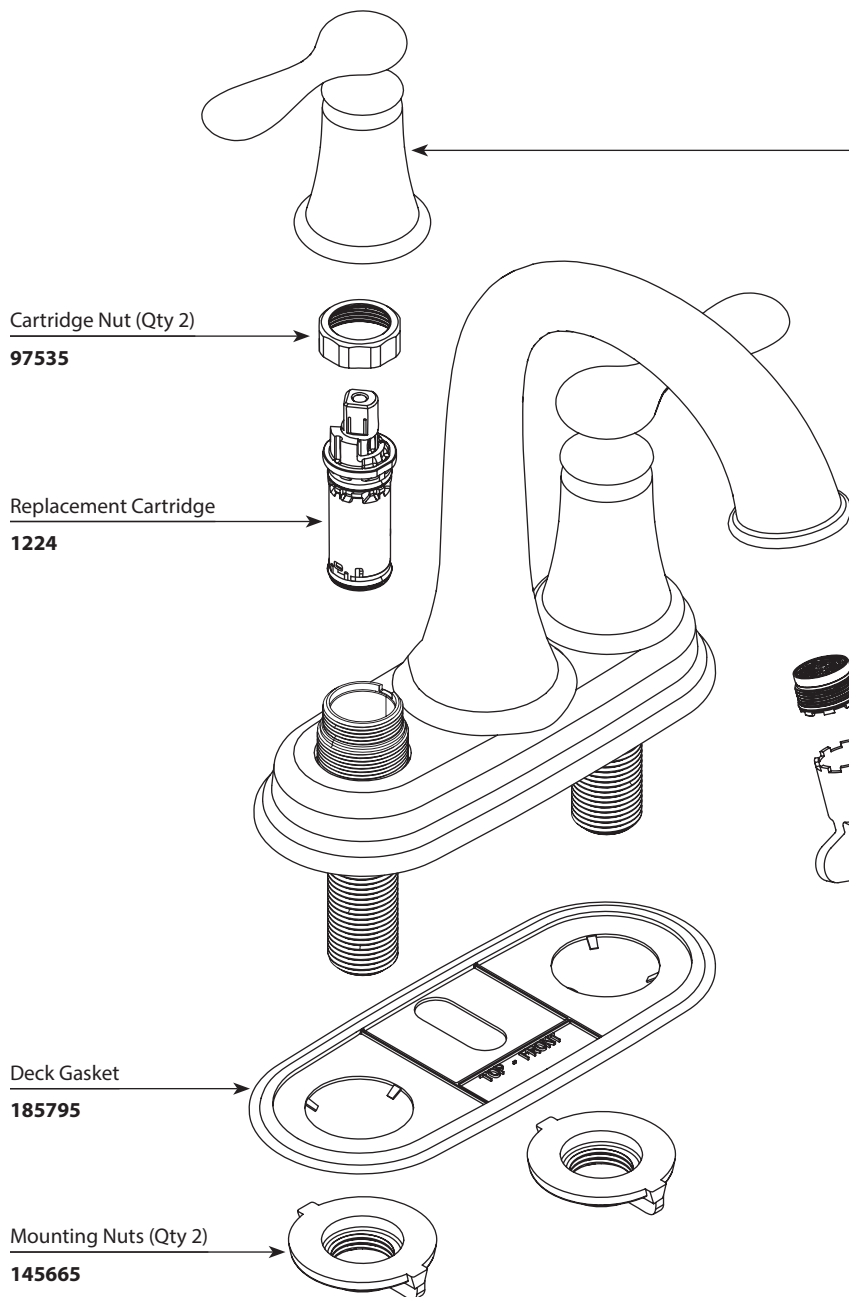

■ Order by Part Number

ELLICOTT™		
4" Lavatory Faucet		
MODEL	HANDLE	FINISH
84092	Lever	Chrome
84092SRN	Lever	Spot Resist Brushed Nickel

Handle Kit - Hot

- 203696** Chrome
- 203696SRN** Spot Resist Brushed Nickel

Handle Kit - Cold

- 203697** Chrome
- 203697SRN** Spot Resist Brushed Nickel

Aerator Kit (Includes tool)

- 181085** 1.2gpm

WASTE ASSEMBLIES	
<p>Top only:</p> <ul style="list-style-type: none"> 186479 Chrome 186479SRN Spot Resist Brushed Nickel 	
<p>Full assembly:</p> <ul style="list-style-type: none"> 186478 Chrome 186478CSL Spot Resist Brushed Nickel 	
<p>USE ON DECKS < 1/4" (6mm)</p> <p>Thin Deck Spacer Kit (Qty 2) 146936</p>	<p>USE ON DECKS > 1-3/16" (30mm)</p> <p>Thick Deck Extension Kit (Qty 2) 100818</p>