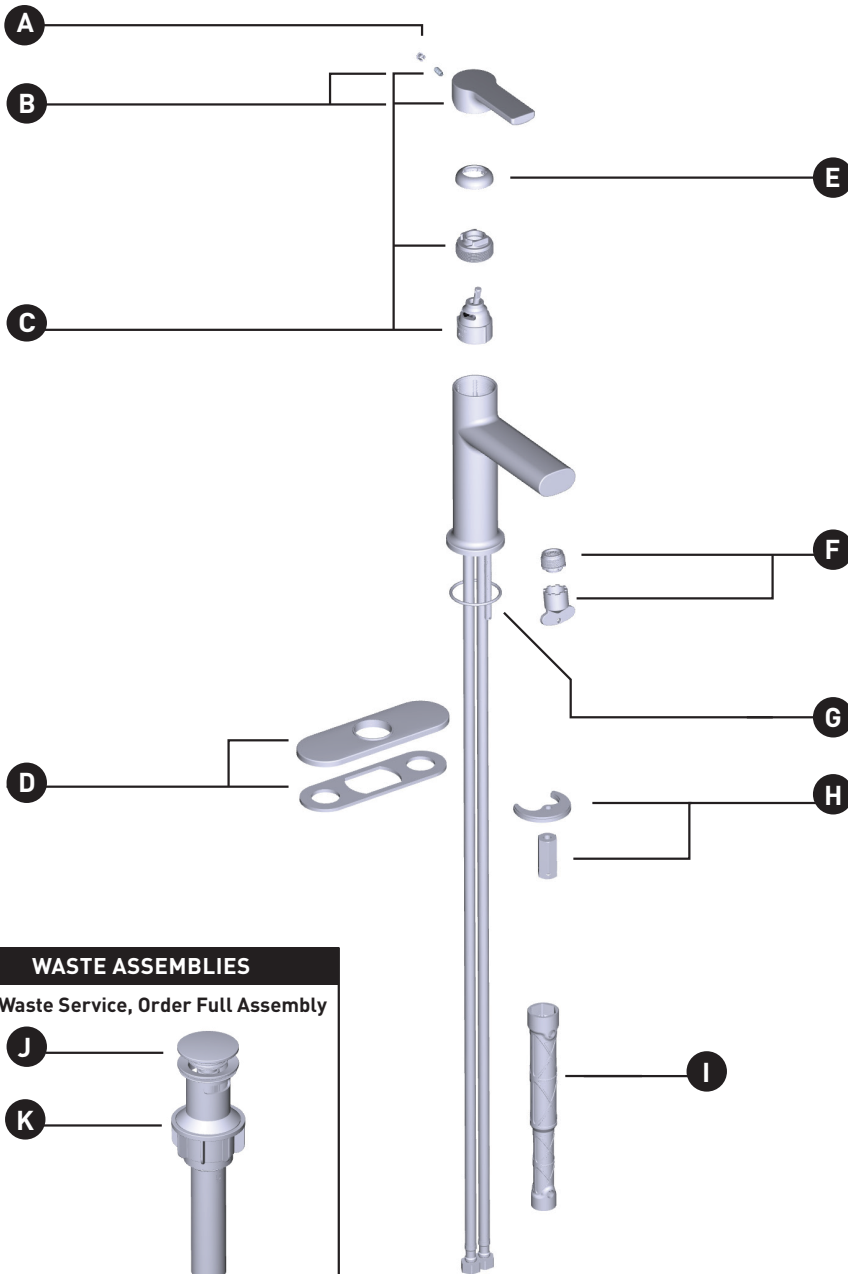

MEENA™ Single-Handle Lavatory Faucet 84794 Series

ORDER BY PART NUMBER

ID	Kit Number	Finish
A	155023	N/A
*B	198949	See below
C	160657	N/A
*D	172666	See below
*E	160660	See below
F	183732	N/A
G	150567	N/A
H	146190	N/A
I	118305	N/A
*J	186479 (Top Only)	See below
*K	186478 (Full Assembly)	See below

WASTE ASSEMBLIES
For Waste Service, Order Full Assembly

J — [Image of top waste assembly]

K — [Image of full waste assembly]

*Finish Determined by Suffix	
<u>Finish</u>	<u>Description</u>
No Suffix	Chrome
BL	Matte Black
BZG	Bronzed Gold