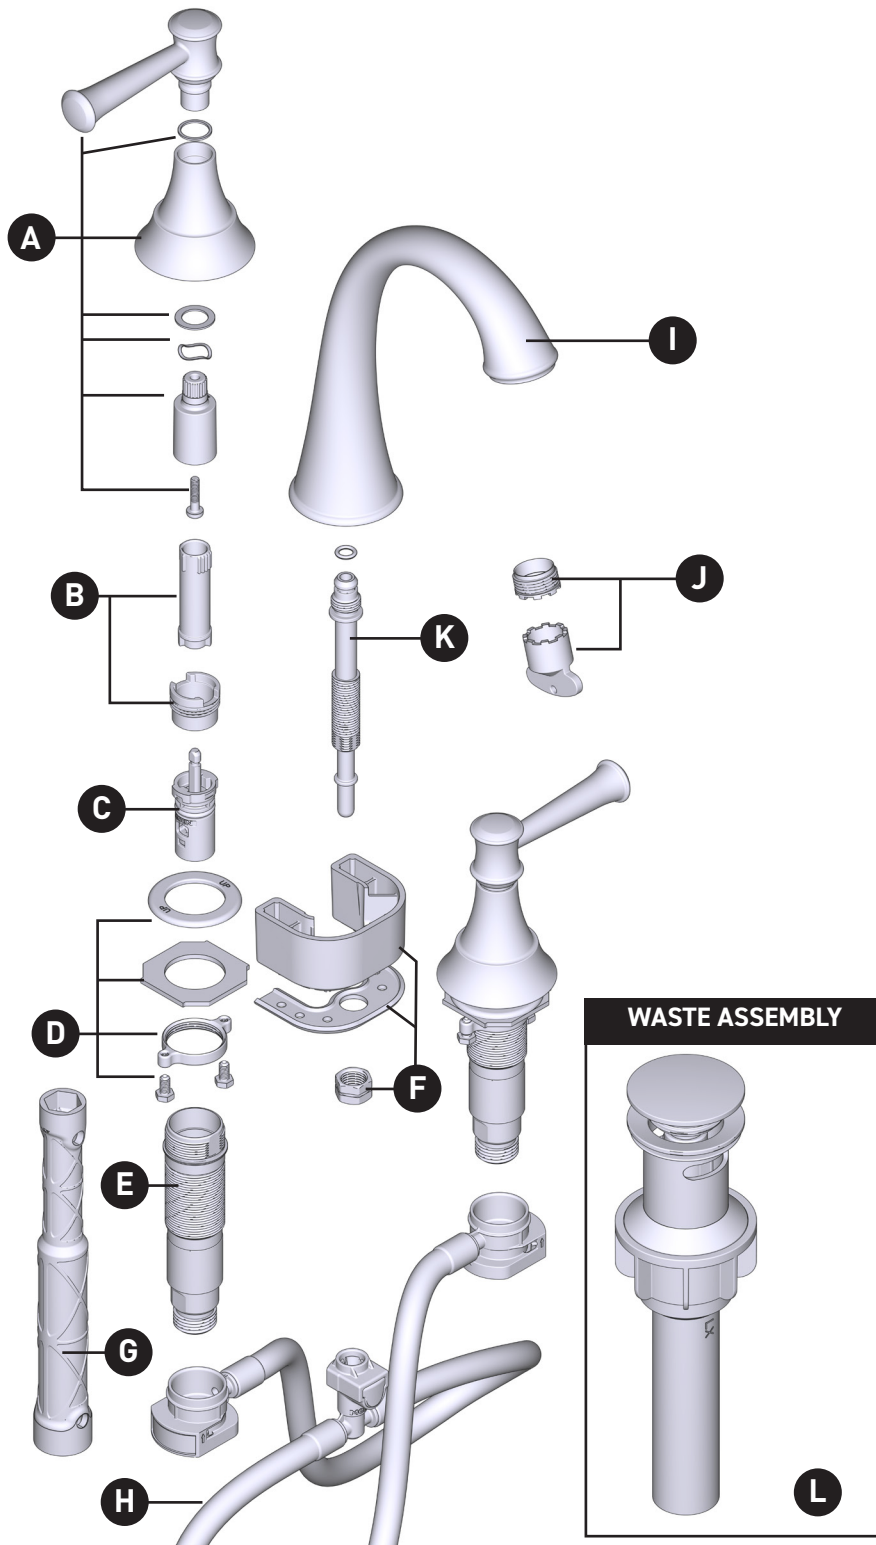

MOEN®

There is more than one version of this model.
Page down to identify the version you have.

ORDER BY PART NUMBER

ILLUSTRATED PARTS

Gilmour™

Two-Handle Widespread Lavatory Faucet

84756SRN

ID	Kit Number	Finish
*A	168978SRN	See Below
B	174290 (hot & cold)	N/A
C	1234	N/A
D	215997	N/A
E	215996 (Hot)	N/A
	215995 (Cold)	N/A
F	93959	N/A
G	118305	N/A
H	215998	N/A
*I	200170SRN	See Below
J	181078	N/A
K	131170	N/A
*L	151018CSL	See Below

*Finish Determined by Suffix	
Finish	Description
SRN	Spot Resist Brushed Nickel

■ Order by Part Number

GILMOUR™ Two-Handle Widespread Lavatory Faucet		
MODEL	FINISH	NOTES
84756SRN	Mediterranean Bronze	Non-Metallic Waste

WASTE ASSEMBLIES	
For Waste Service Order Full Assembly	
Non-Metallic Waste Assembly	
151018	Chrome
151018CSL	Classic Stainless <i>(Use for Classic Brushed Nickel and Spot Resist Brushed Nickel)</i>
151018BRB	Mediterranean Bronze