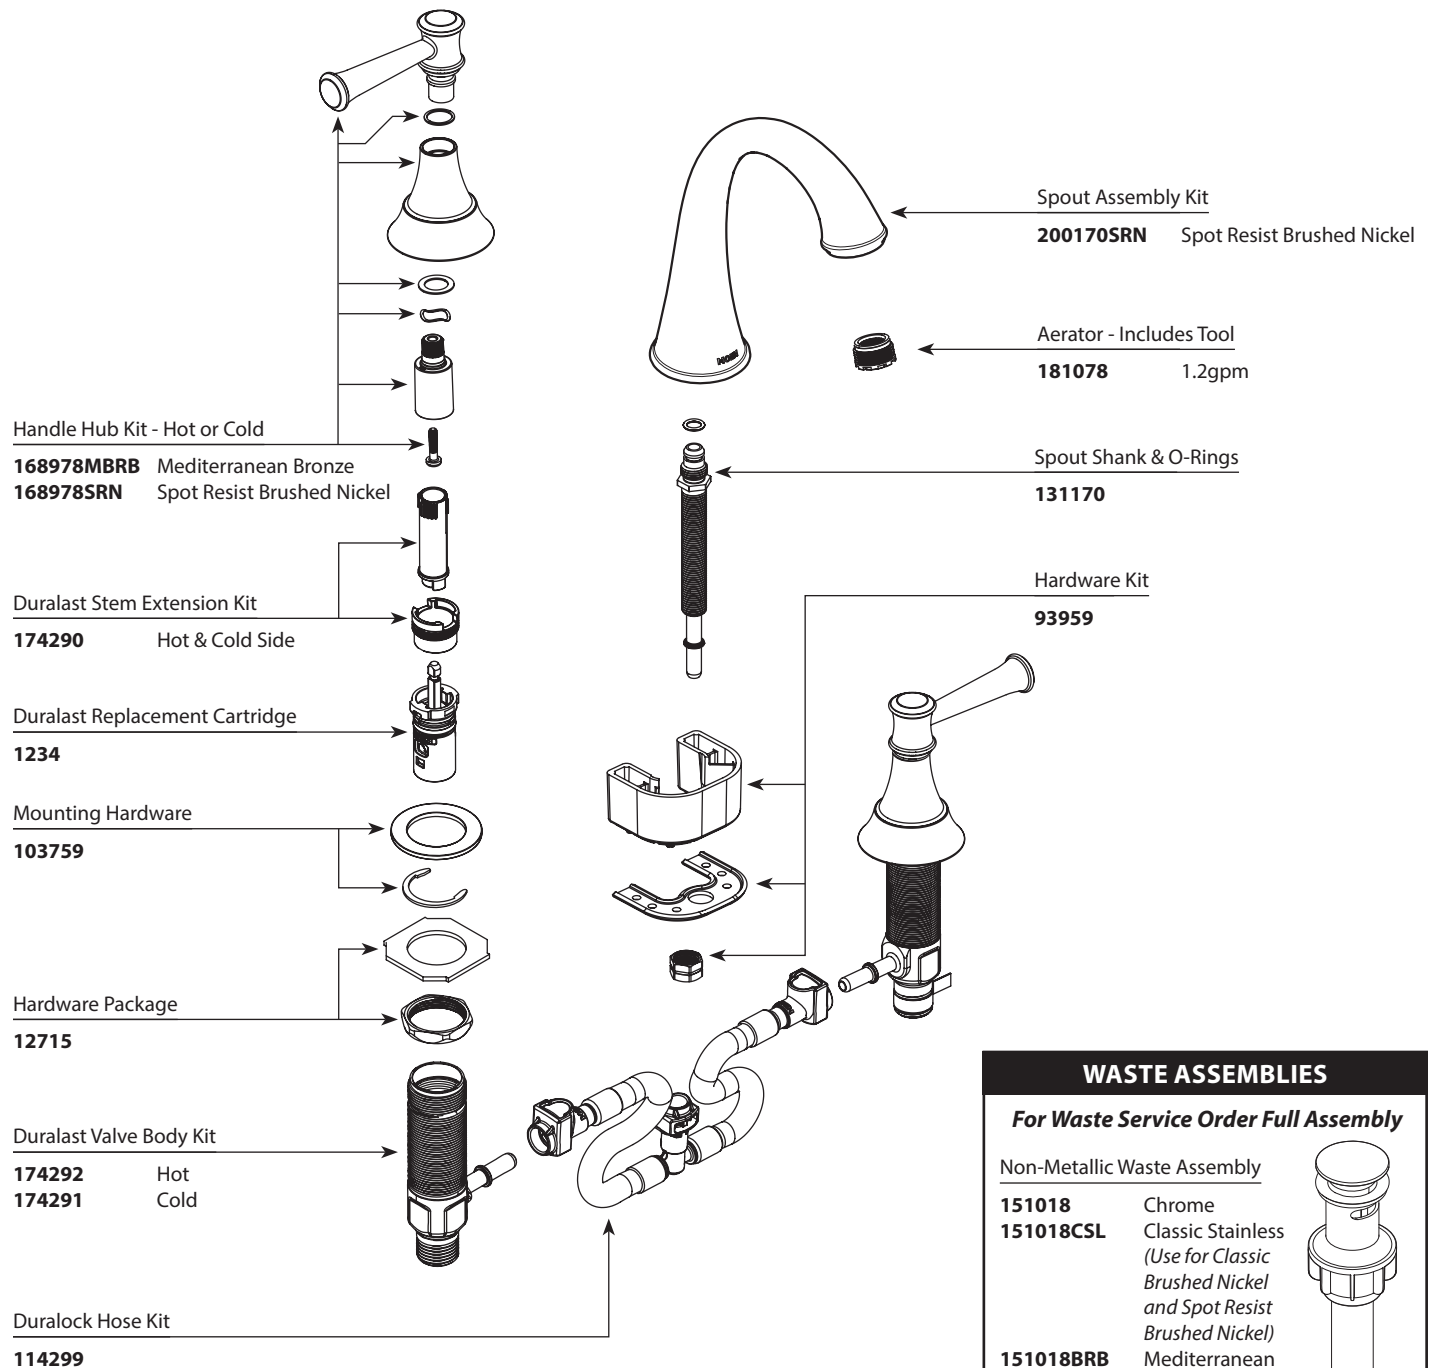

MOEN®

There is more than one version of this model.
Page down to identify the version you have.

ORDER BY PART NUMBER

ILLUSTRATED PARTS

Gilmour™

Two-Handle Widespread Lavatory Faucet

84756SRN

ID	Kit Number	Finish
*A	168978SRN	See Below
B	174290 (hot & cold)	N/A
C	1234	N/A
D	215997	N/A
E	215996 (Hot)	N/A
	215995 (Cold)	N/A
F	93959	N/A
G	118305	N/A
H	215998	N/A
*I	200170SRN	See Below
J	181078	N/A
K	131170	N/A
*L	151018CSL	See Below

*Finish Determined by Suffix	
Finish	Description
SRN	Spot Resist Brushed Nickel

■ Order by Part Number

GILMOUR™ Two-Handle Widespread Lavatory Faucet		
MODEL	FINISH	NOTES
84756SRN	Mediterranean Bronze	Non-Metallic Waste

WASTE ASSEMBLIES	
For Waste Service Order Full Assembly	
Non-Metallic Waste Assembly	
151018	Chrome
151018CSL	Classic Stainless <i>(Use for Classic Brushed Nickel and Spot Resist Brushed Nickel)</i>
151018BRB	Mediterranean Bronze