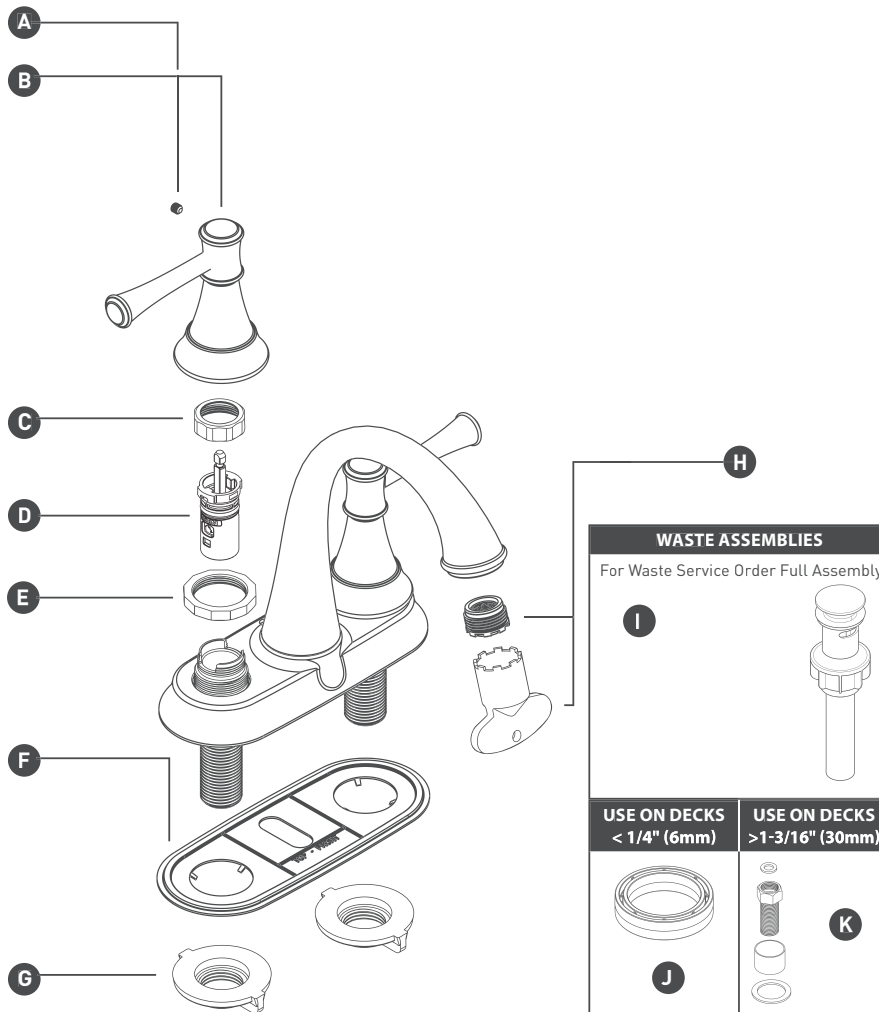

GILMOUR™

Two Handle Centerset Lavatory Faucet 84755SRN

ORDER BY PART NUMBER

ID	Kit Number	Finish
A	159198	N/A
*B	184451 (Hot)	See below
	184452 (Cold)	See below
C	97535	N/A
D	1224	N/A
E	130560	N/A
F	142446	(Used for Chrome & Spot Resist Brushed Nickel)
G	145665	N/A
H	181078	N/A
I	186478CSL	(Used for Spot Resist Brushed Nickel)
J	146936	N/A
K	100818	N/A

WASTE ASSEMBLIES
For Waste Service Order Full Assembly

I

USE ON DECKS < 1/4" (6mm)	USE ON DECKS > 1-3/16" (30mm)
J	K

***Finish Determined by Suffix**

Finish	Description
No Suffix	Chrome
SRN	Spot Resist Brushed Nickel
MBRB	Mediterranean Bronze