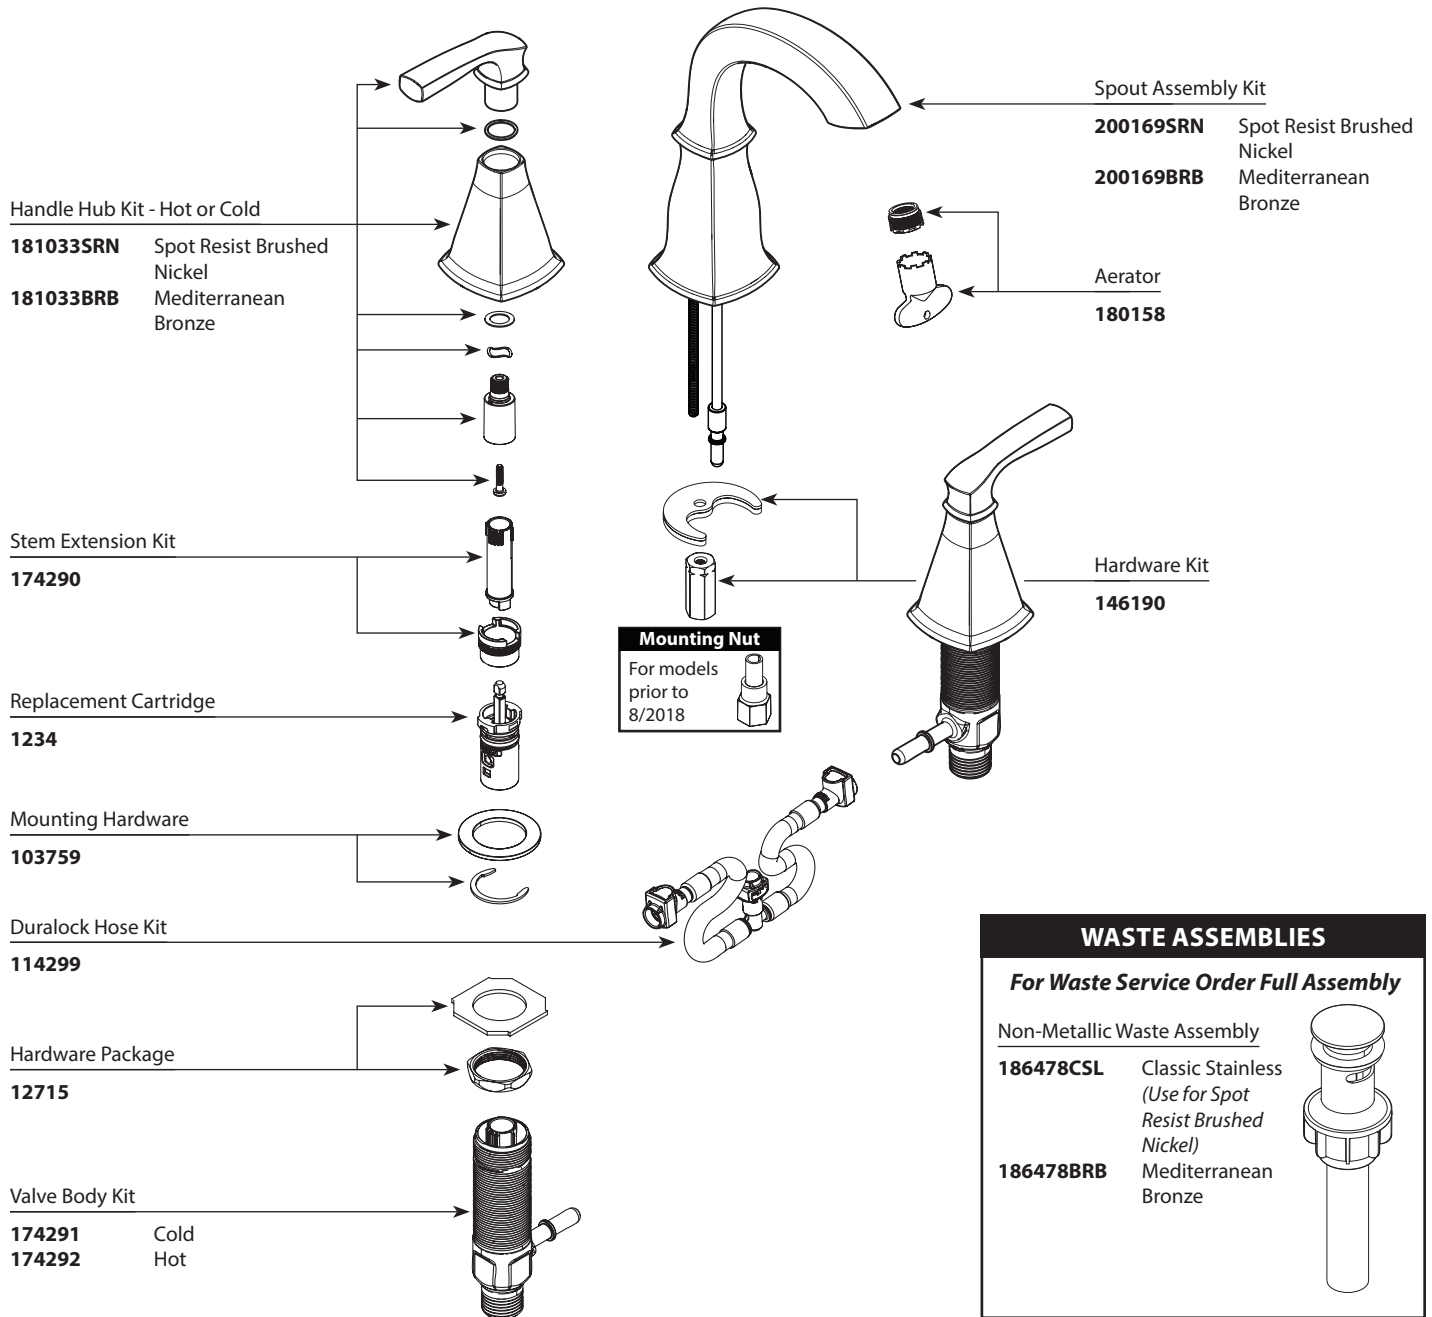

MOEN®

ILLUSTRATED PARTS

Finney™

Two-Handle Widespread Lavatory Faucet
84722 Series

*There is more than one version of this model.
Page down to identify the version you have.*

ORDER BY PART NUMBER

ID	Kit Number	Finish
*A	181033BRB	See Below
	198065SRN	See Below
B	174290 (hot & cold)	N/A
C	1234	N/A
D	215997	N/A
E	215996 (Hot)	N/A
	215995 (Cold)	N/A
F	146190	N/A
G	118305	N/A
H	215998	N/A
*I	200169BRB	See Below
	200169SRN	See Below
J	180158	N/A
*K	186478BRB	See Below
	186478CSL	See Below

*Finish Determined by Suffix	
Finish	Description
BRB	Mediterranean Bronze
SRN	Spot Resist Brushed Nickel

■ Order by Part Number

FINNEY™	
Two-Handle Widespread Lavatory Faucet	
MODEL	FINISH
84722SRN	Spot Resist Brushed Nickel
84722BRB	Mediterranean Bronze

WASTE ASSEMBLIES	
For Waste Service Order Full Assembly	
Non-Metallic Waste Assembly	
186478CSL	Classic Stainless (Use for Spot Resist Brushed Nickel)
186478BRB	Mediterranean Bronze