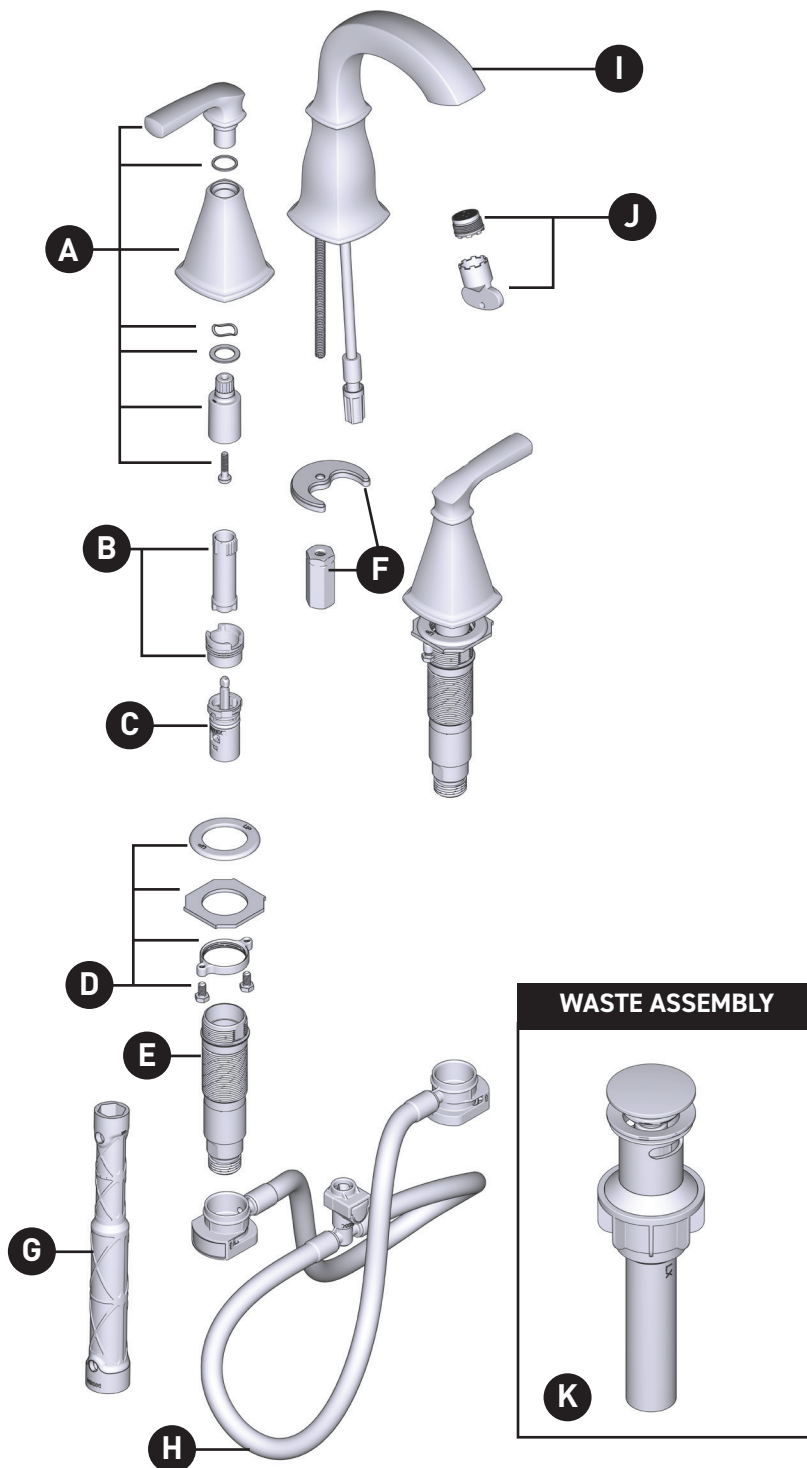

MOEN®

ILLUSTRATED PARTS

Finney™

Two-Handle Widespread Lavatory Faucet
84722 Series

*There is more than one version of this model.
Page down to identify the version you have.*

ORDER BY PART NUMBER

ID	Kit Number	Finish
*A	181033BRB	See Below
	198065SRN	See Below
B	174290 (hot & cold)	N/A
C	1234	N/A
D	215997	N/A
E	215996 (Hot)	N/A
	215995 (Cold)	N/A
F	146190	N/A
G	118305	N/A
H	215998	N/A
*I	200169BRB	See Below
	200169SRN	See Below
J	180158	N/A
*K	186478BRB	See Below
	186478CSL	See Below

*Finish Determined by Suffix	
Finish	Description
BRB	Mediterranean Bronze
SRN	Spot Resist Brushed Nickel

■ Order by Part Number

FINNEY™	
Two-Handle Widespread Lavatory Faucet	
MODEL	FINISH
84722SRN	Spot Resist Brushed Nickel
84722BRB	Mediterranean Bronze

WASTE ASSEMBLIES	
For Waste Service Order Full Assembly	
Non-Metallic Waste Assembly	
186478CSL	Classic Stainless (Use for Spot Resist Brushed Nickel)
186478BRB	Mediterranean Bronze