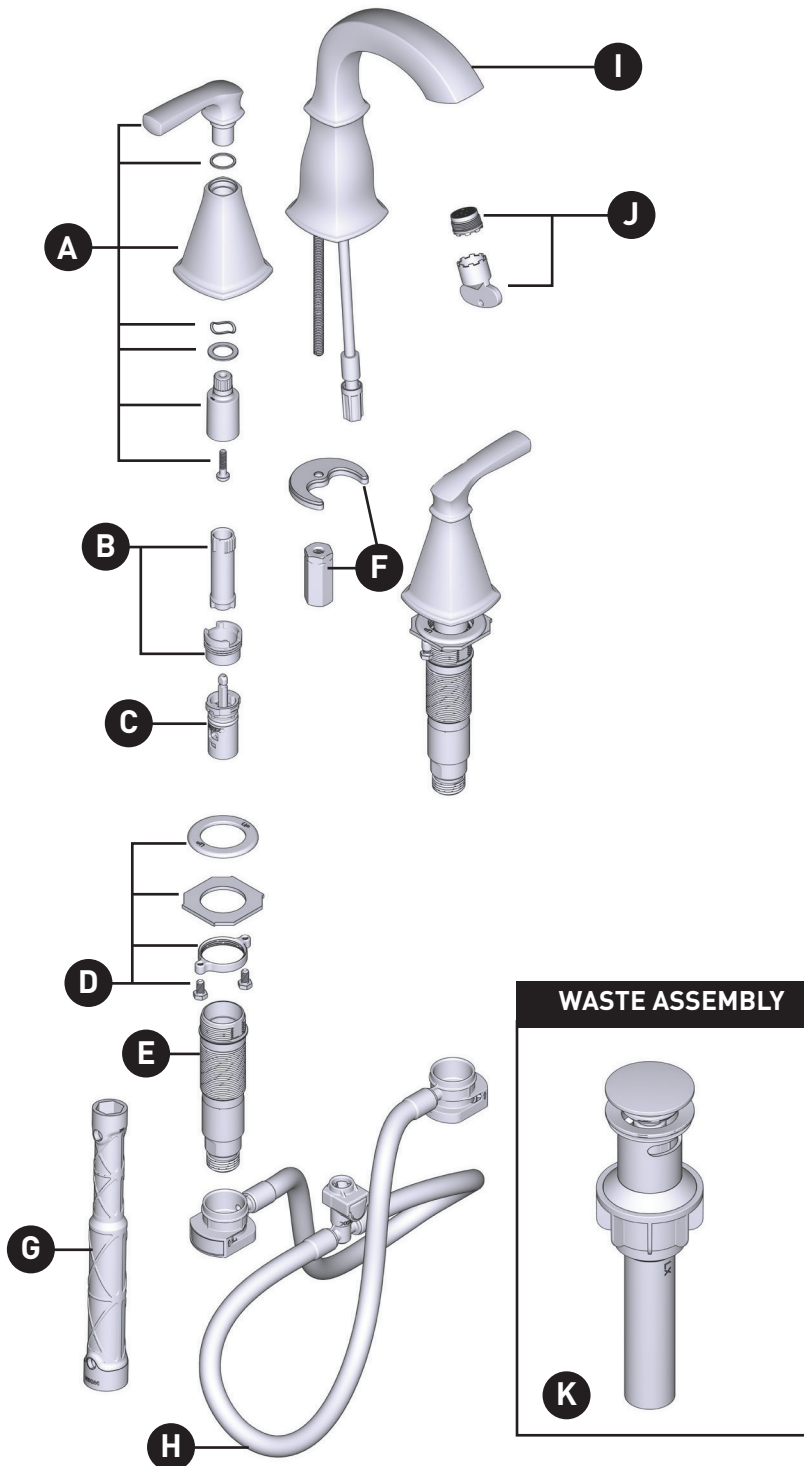

MOEN®

ILLUSTRATED PARTS

Finney™

Two-Handle Widespread Lavatory Faucet
84722 Series

*There is more than one version of this model.
Page down to identify the version you have.*

ORDER BY PART NUMBER

ID	Kit Number	Finish
*A	181033	See Below
B	174290 (hot & cold)	N/A
C	1234	N/A
D	215997	N/A
E	215996 (Hot)	N/A
	215995 (Cold)	N/A
F	146190	N/A
G	118305	N/A
H	215998	N/A
*I	200169	See Below
J	180158	N/A
K	186478BRB	Mediterranean Bronze
	186478CSL	Classic Stainless <i>(used for Spot Resist Brushed Nickel)</i>

*Finish Determined by Suffix	
Finish	Description
BRB	Mediterranean Bronze
SRN	Spot Resist Brushed Nickel