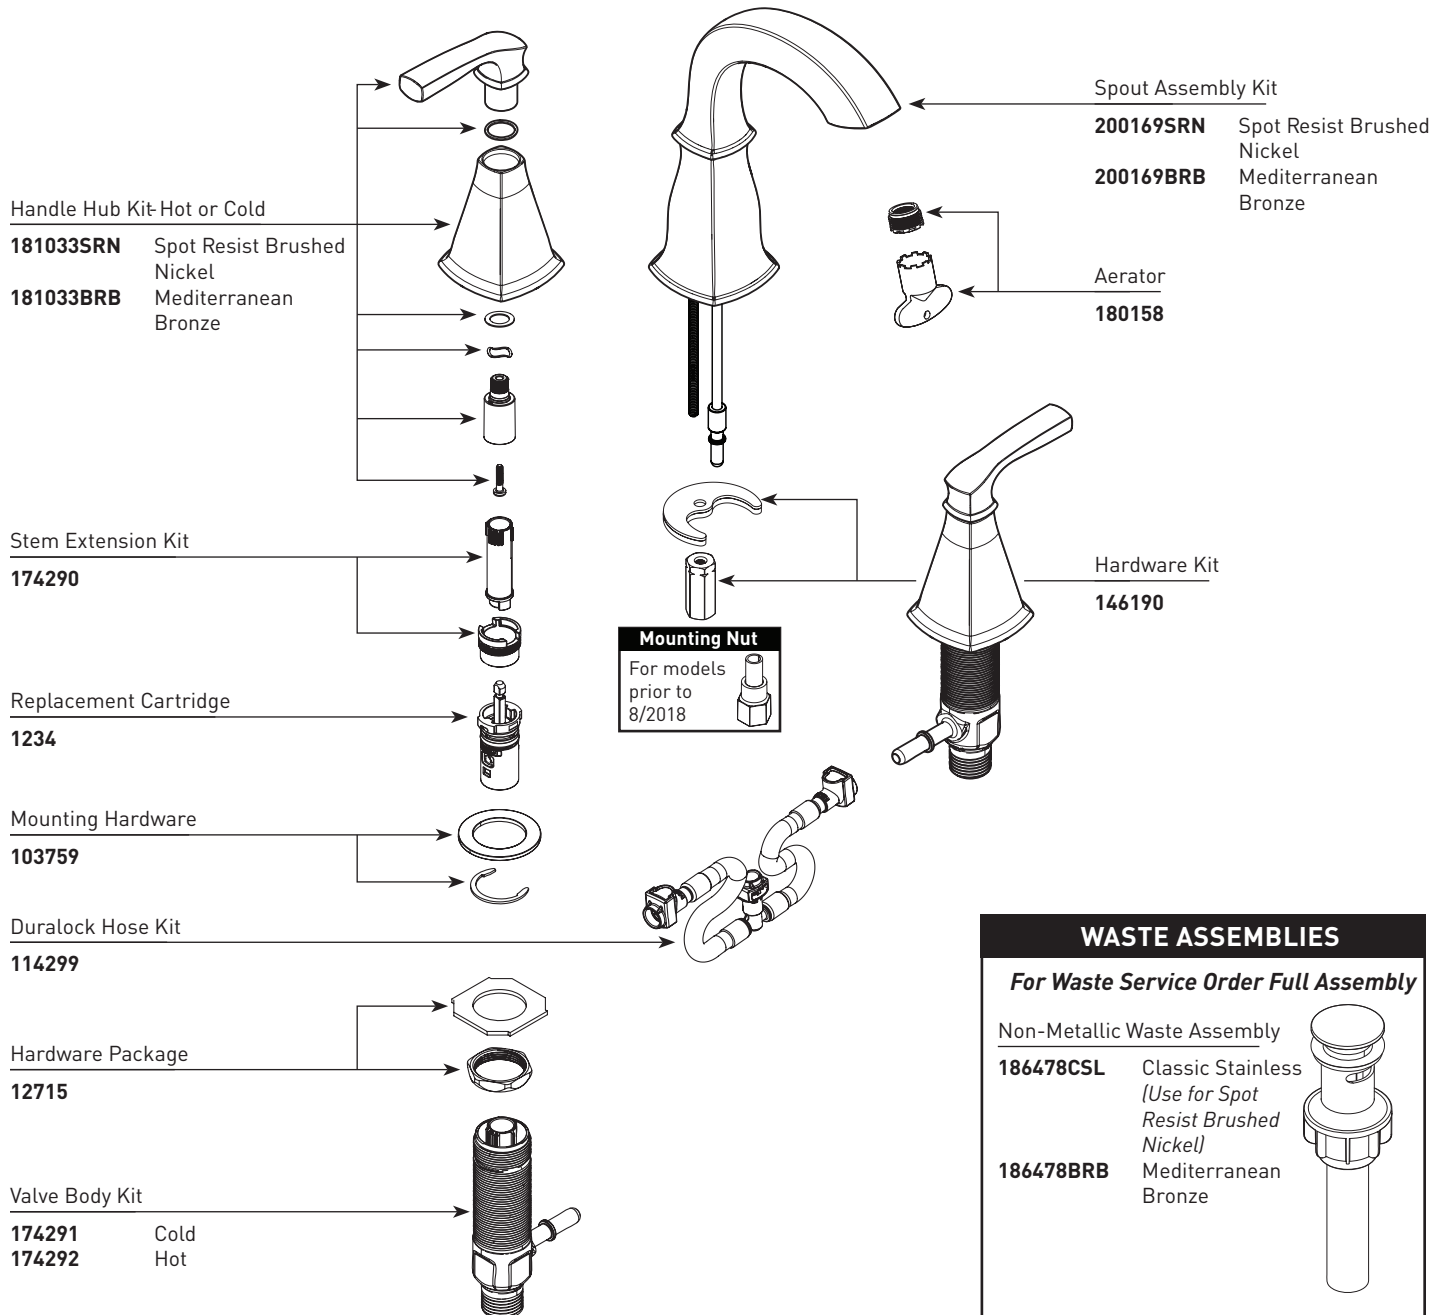

### Finney™

Two-Handle Widespread Lavatory Faucet  
84722 Series

*There is more than one version of this model.  
Page down to identify the version you have.*

### ORDER BY PART NUMBER

ID	Kit Number	Finish
*A	181033	See Below
B	174290 (hot & cold)	N/A
C	1234	N/A
D	215997	N/A
E	215996 (Hot)	N/A
	215995 (Cold)	N/A
F	146190	N/A
G	118305	N/A
H	215998	N/A
*I	200169	See Below
J	180158	N/A
K	186478BRB	Mediterranean Bronze
	186478CSL	Classic Stainless <i>(used for Spot Resist Brushed Nickel)</i>

*Finish Determined by Suffix	
Finish	Description
BRB	Mediterranean Bronze
SRN	Spot Resist Brushed Nickel

■ Order by Part Number

FINNEY™	
Two-Handle Widespread Lavatory Faucet	
<b>MODEL</b>	<b>FINISH</b>
84722SRN	Spot Resist Brushed Nickel
84722BRB	Mediterranean Bronze

WASTE ASSEMBLIES	
For Waste Service Order Full Assembly	
Non-Metallic Waste Assembly	
<b>186478CSL</b>	Classic Stainless (Use for Spot Resist Brushed Nickel)
<b>186478BRB</b>	Mediterranean Bronze