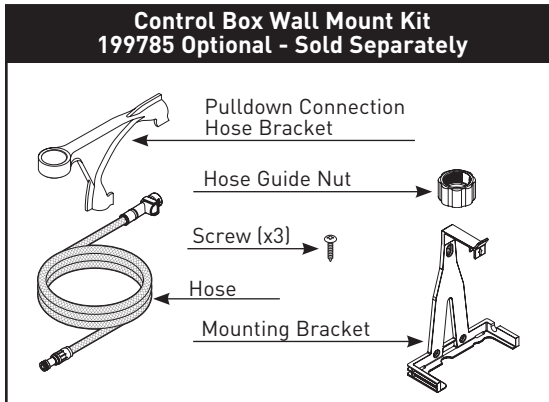

■ Order by Part Number

Illustrated Parts

Smart Faucet Essie™-Single Handle High Arc Pulldown Kitchen Faucet

<u>MODELS</u>	<u>FINISH</u>
87014EVSRS	Spot Resist Stainless

Control Box Wall Mount Kit 199785 Optional - Sold Separately

Handle Dome
16066SRS Spot Resist Stainless

Power Boost™ Wand Kit (1.5 gpm)
191004SRS Spot Resist Stainless

Handle Kit
175708SRS Spot Resist Stainless

Spout Kit
201303SRS Spot Resist Stainless

Set Screw (3/32" hex key)
155023