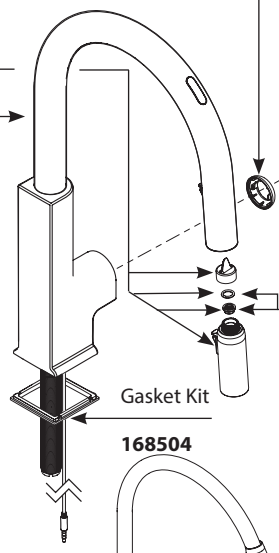

Illustrated Parts

Wall Mount Service Kit - 199785

- Pulldown Connection Hose Bracket
- Hose Guide Nut
- Screw (x3)
- Hose
- Mounting Bracket

Smart Faucet
STo Single Handle High Arc Pulldown Kitchen Faucet

OPTIONAL

Mounting Bracket
176787

Mounting Hardware
201310

Control Box
201311

Installation Tool
118305

Filter Screen
197171

Handle Dome
160660 Chrome
160660SRS Spot Resist Stainless
160660BL Matte Black
160660BG Brushed Gold
160660BLS Black Stainless

Handle Kit
168502 Chrome
168502SRS Spot Resist Stainless
168502BL Matte Black
168502BG Brushed Gold
168502BLS Black Stainless

Set Screw (3/32" hex key)

155023
 Plug Button
152859 Chrome
152859CSL Classic Stainless
(Used for Spot Resist Stainless)
152859BL Matte Black
152859BG Brushed Gold