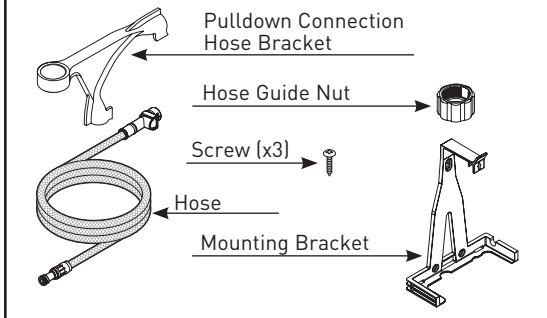

Hose Kit

150259

Weight Kit

125989

Cartridge and cartridge nut are not serviceable items.

■ Order by Part Number

Illustrated Parts

Control Box Wall Mount Kit 199785 Optional - Sold Separately