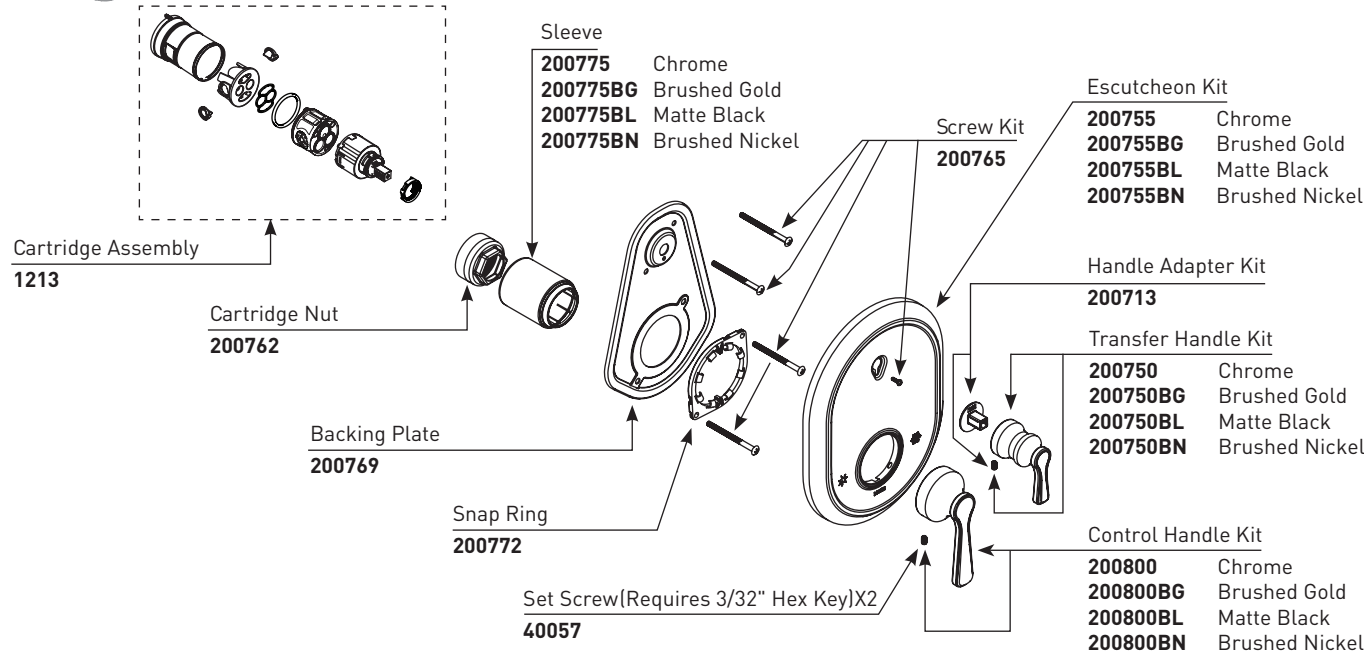

- Order by Part Number
- Trim can be used with U232 Series and U362 Series series valve

COLINET™
M-CORE™ 3-Series Valve Trim
with Integrated Transfer Valve

MODEL	FINISH
UTS9211	Chrome
UTS9211BG	Brushed Gold
UTS9211BL	Matte Black
UTS9211BN	Brushed Nickel

Optional 1" Handle Extension Kit
 (Control and Diverter Kit Is Required)

Control Handle Extension Kits:	
Model	Finish
200755	Chrome
200755BG	Brushed Gold
200755BL	Matte Black
200755BN	Brushed Nickel

Diverter Handle Extension Kit:	
Model	Finish
200760	All Finishes