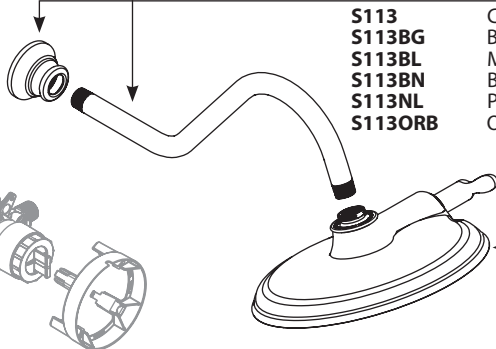

- Order by Part Number
- Trim can be used with U130 series or U140 series valve

Finished Handle Cap Kit (Matching Finishes)

221772	Chrome
221772BG	Brushed Gold
221772BL	Matte Black
221772BN	Brushed Nickel
221772NL	Polished Nickel
221772ORB	Oil Rubbed Bronze

Finished Hot/Cold Indicators (Matching Finishes)

221672	Chrome
221672BG	Brushed Gold
221672BL	Matte Black
221672BN	Brushed Nickel
221672NL	Polished Nickel
221672ORB	Oil Rubbed Bronze

Shower Arm & Flange Kit

S113	Chrome
S113BG	Brushed Gold
S113BL	Matte Black
S113BN	Brushed Nickel
S113NL	Polished Nickel
S113ORB	Oil Rubbed Bronze