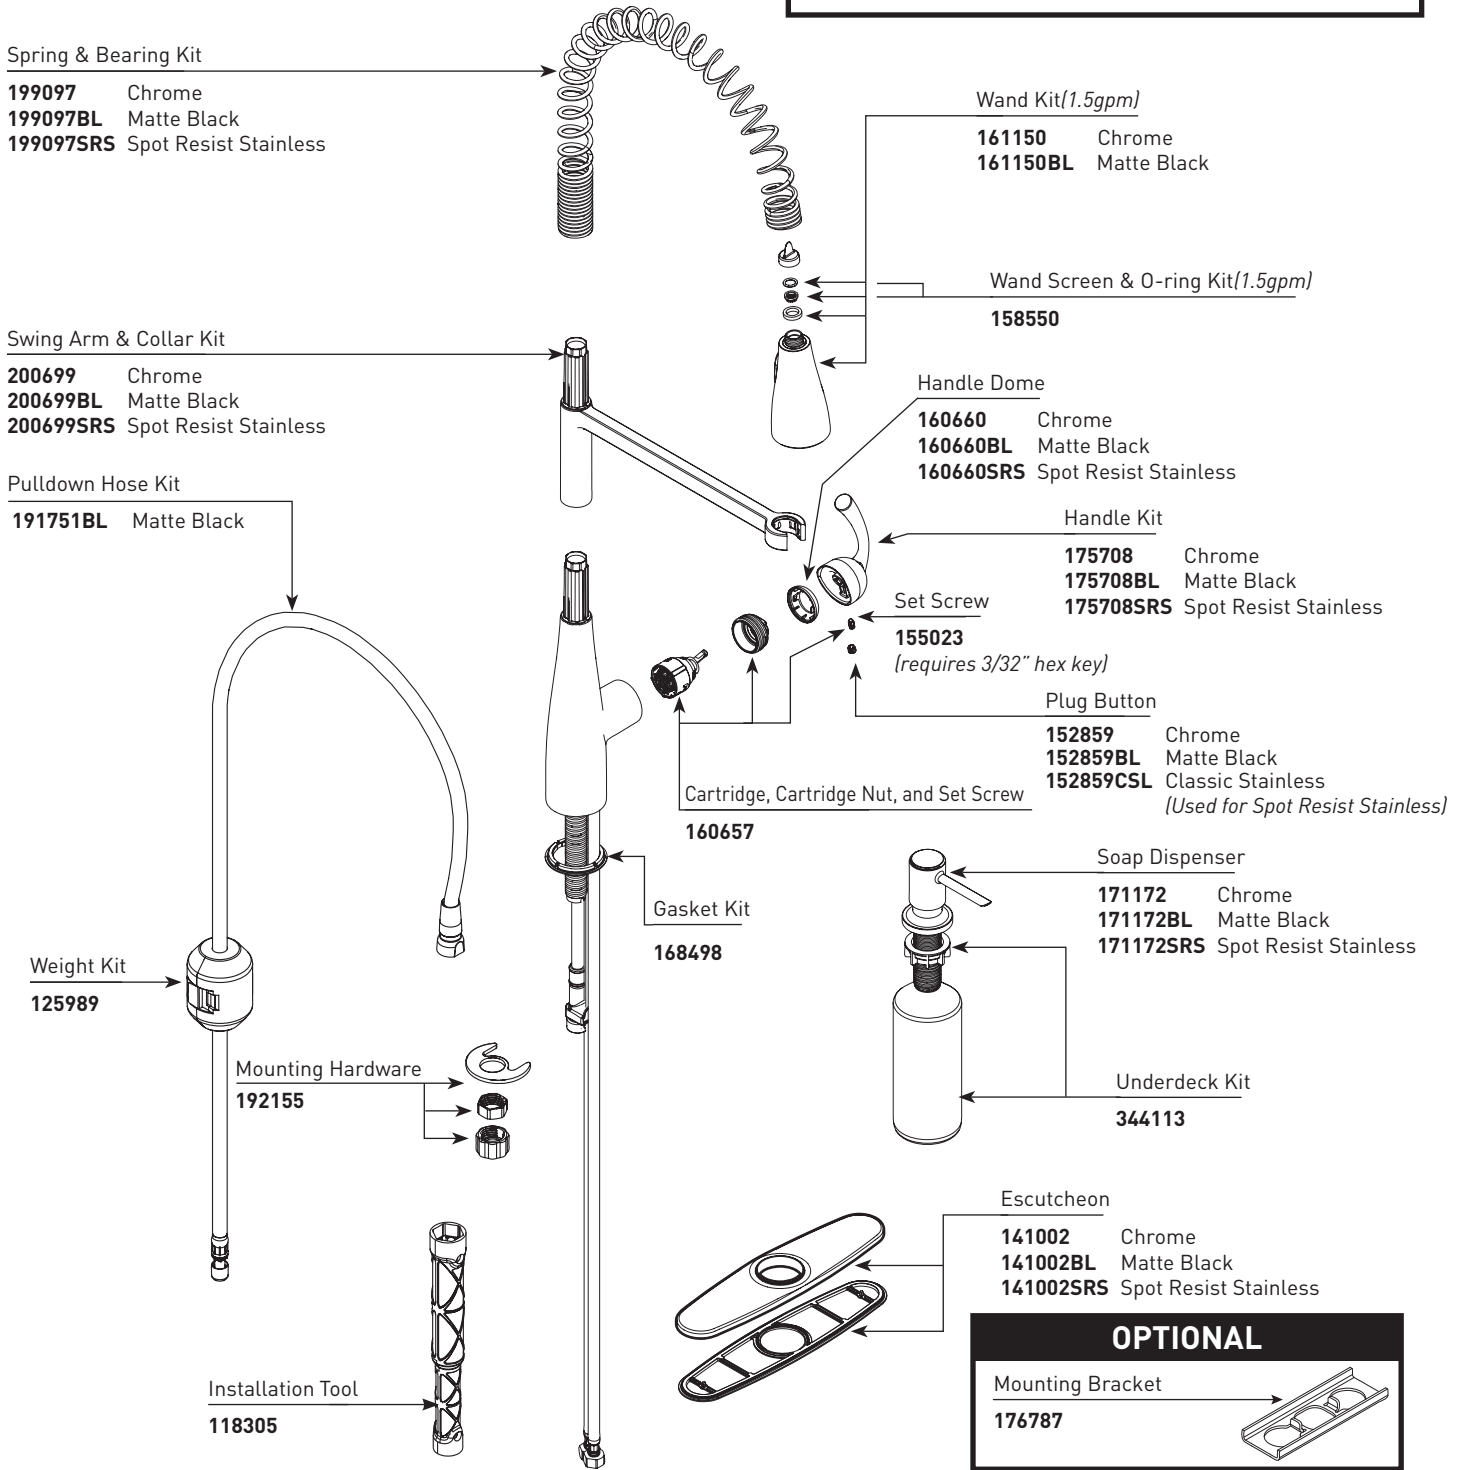

■ Order by Part Number

Illustrated Parts

Essie™ Single Handle Pre-Rinse Spring Pulldown Kitchen Faucet		
MODEL	HANDLE	FINISH
87814	Lever	Chrome
87814BL	Lever	Matte Black
87814SRS	Lever	Spot Resist Stainless

OPTIONAL

Mounting Bracket
176787