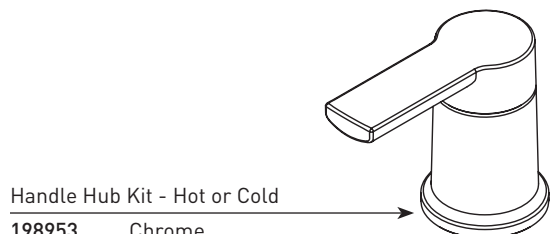

■ Order by Part Number

RINZA™ Two-Handle Widespread Lavatory Faucet		
MODEL	HANDLE	FINISH
84629	Lever	Chrome
84629SRN	Lever	Spot Resist Brushed Nickel
84629BL	Lever	Matte Black
84629BZG	Lever	Bronzed Gold