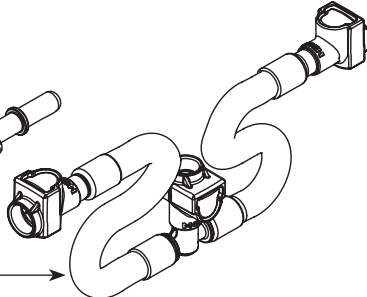

■ Order by Part Number

RINZA™ Two-Handle Widespread Lavatory Faucet		
MODEL	HANDLE	FINISH
84629	Lever	Chrome
84629SRN	Lever	Spot Resist Brushed Nickel
84629BL	Lever	Matte Black
84629BZG	Lever	Bronzed Gold

1234

Mounting Hardware

103759

Hardware Kit

- 146190
- 168809 [Obsoloted]

Hardware Package

12715

Valve Body Kit

- 174291 Cold
- 174292 Hot

Duralock Hose Kit

114299

Spout Assembly Kit

- 198954 Chrome
- 198954SRN Spot Resist Brushed Nickel
- 198954BL Matte Black
- 198954BZG Bronzed Gold

Aerator Kit (Includes tool)

183732