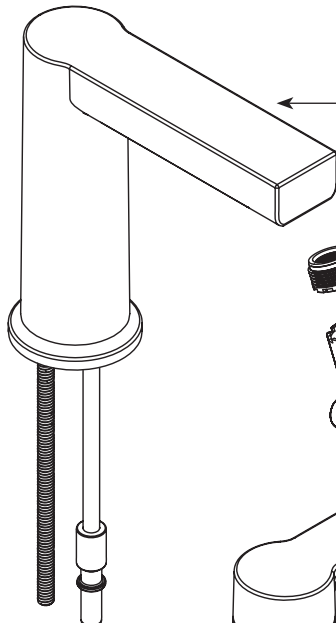

Handle Hub Kit - Hot or Cold

- 198953 Chrome
- 198953SRN Spot Resist Brushed Nickel
- 198953BL Matte Black
- 198953BZG Bronzed Gold

Stem Extension Kit - Hot & Cold  
(Kit includes both)

174290

Replacement Cartridge

1234

Mounting Hardware

103759

Hardware Kit

- 146190
- 168809 [Obsoloted]

Hardware Package

12715

Valve Body Kit

- 174291 Cold
- 174292 Hot

Duralock Hose Kit

114299

Spout Assembly Kit

- 198954 Chrome
- 198954SRN Spot Resist Brushed Nickel
- 198954BL Matte Black
- 198954BZG Bronzed Gold

Aerator Kit (Includes tool)

183732

WASTE ASSEMBLIES	
For Waste Service Order Full Assembly Spring Loaded	
Spring-Loaded Waste - Full Assembly	
186478	Chrome
186478CSL	Classic Stainless (Used for Spot Resist Brushed Nickel)
186478BL	Matte Black
186478BZG	Bronzed Gold