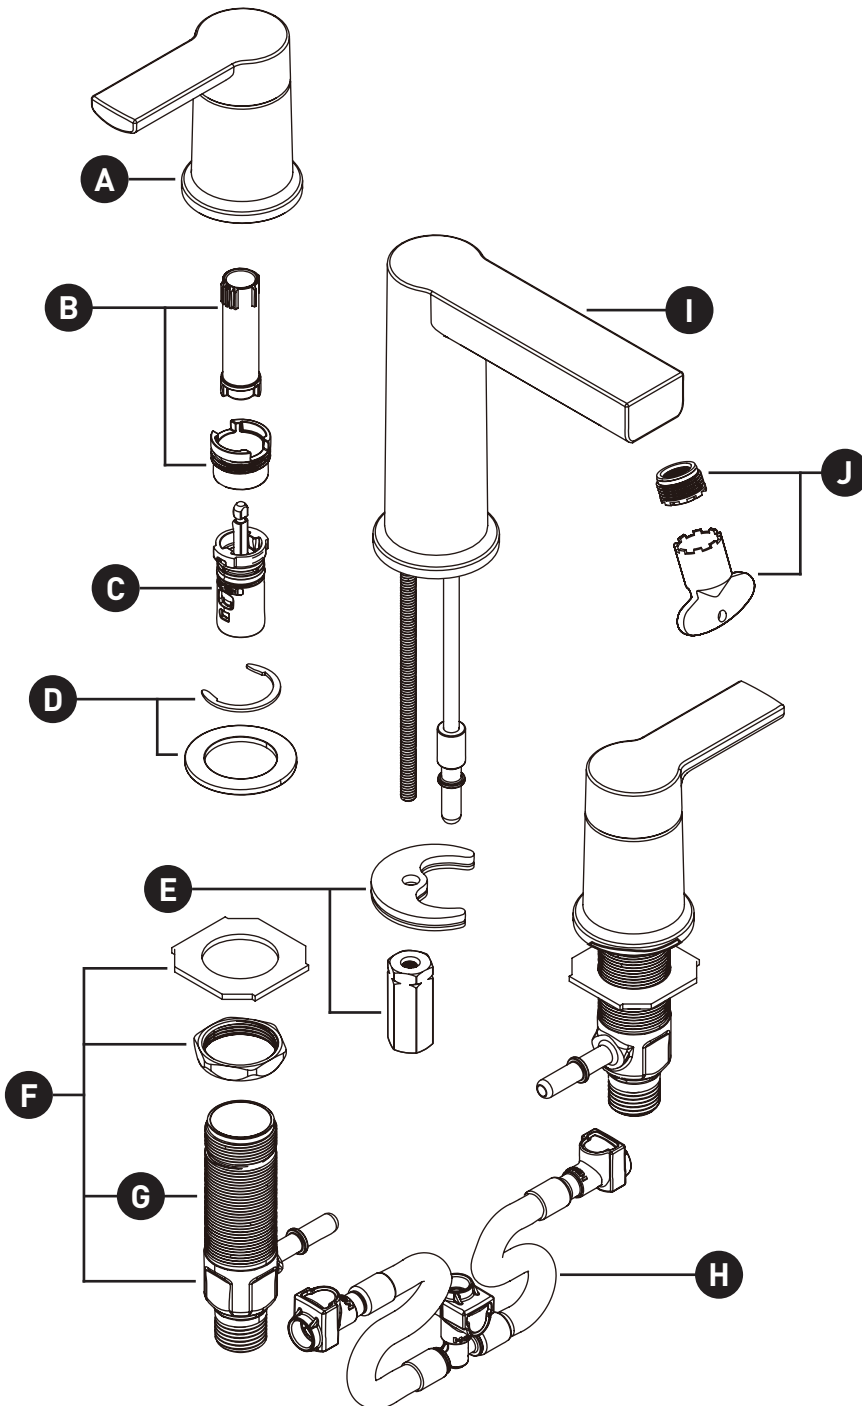

### RINZA™

Two-Handle Widespread Lavatory Faucet

#### ORDER BY PART NUMBER

**MODEL**  
84629 (Series)

**HANDLE**  
Lever

ID	Kit Number	Finish
*A	198953	See below
B	174290	N/A
C	1234	N/A
D	103759	N/A
E	146190	N/A
F	12715	N/A
G	174291 (Cold)	N/A
	174292 (Hot)	N/A
H	114299	N/A
*I	198954	See below
J	183732	N/A
*K	186478	Chrome
	186478CSL	Used for Spot Resist Brushed Nickel
	186478BL	Matte Black
	18647BZG	Bronzed Gold
	186478NL	Nickel

#### WASTE ASSEMBLIES

For Waste Service Order Full Assembly  
Spring Loaded