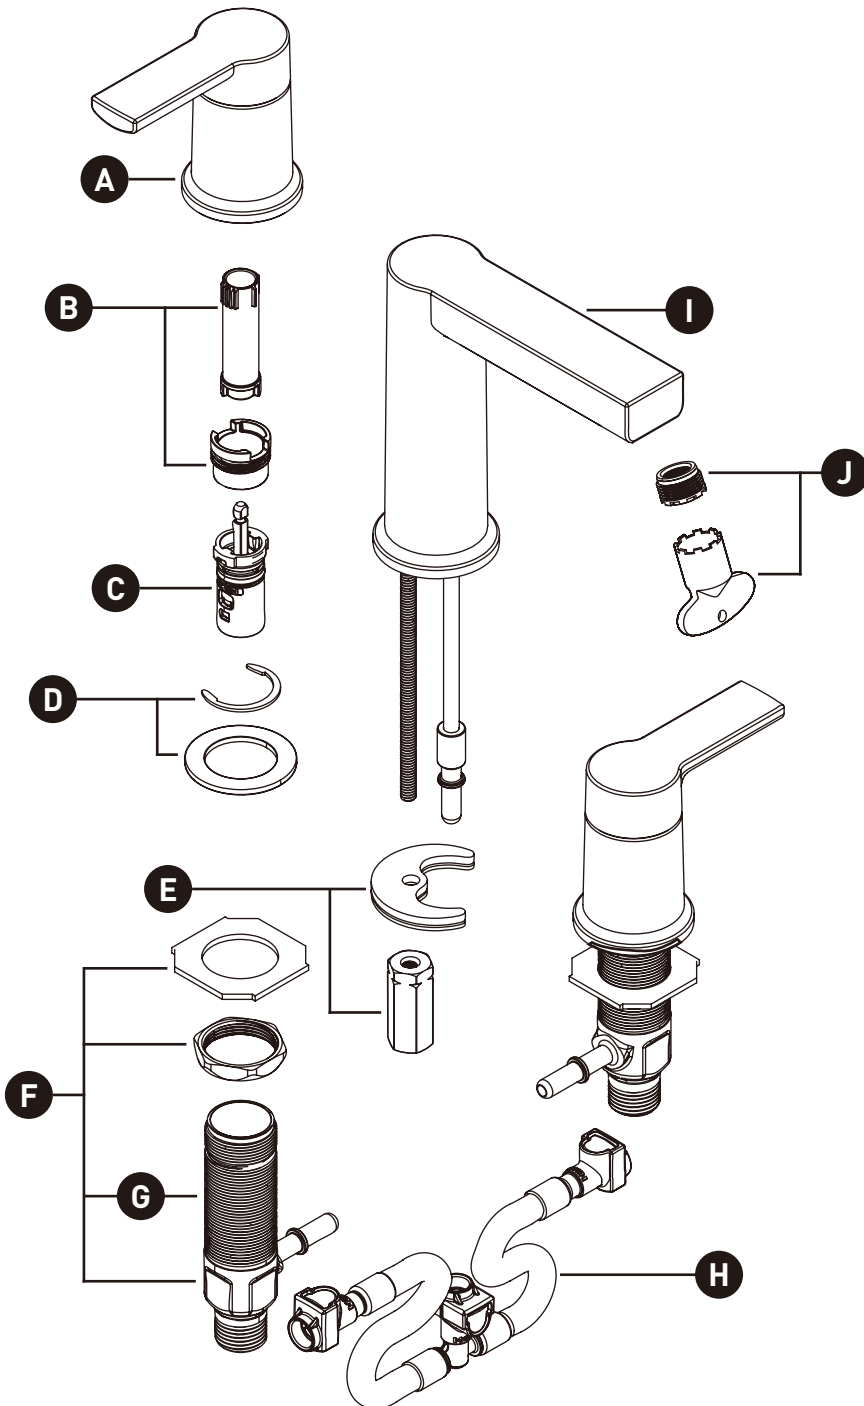

RINZA™

Two-Handle Widespread Lavatory Faucet

ORDER BY PART NUMBER

MODEL
84629 (Series)

HANDLE
Lever

ID	Kit Number	Finish
*A	198953	See below
B	174290	N/A
C	1234	N/A
D	103759	N/A
E	146190	N/A
F	12715	N/A
G	215995 (Cold)	N/A
	215996 (Hot)	N/A
H	215998	N/A
*I	198954	See below
J	183732	N/A
*K	186478	Chrome
	186478CSL	Used for Spot Resist Brushed Nickel
	186478BL	Matte Black
	18647BZG	Bronzed Gold
	186478NL	Nickel

*Finish Determined by Suffix

Finish	Description
No Suffix	Chrome
BL	Matte Black
BZG	Bronzed Gold
NL	Nickel
SRN	Spot Resist Brushed Nickel

WASTE ASSEMBLIES

For Waste Service Order Full Assembly
Spring Loaded