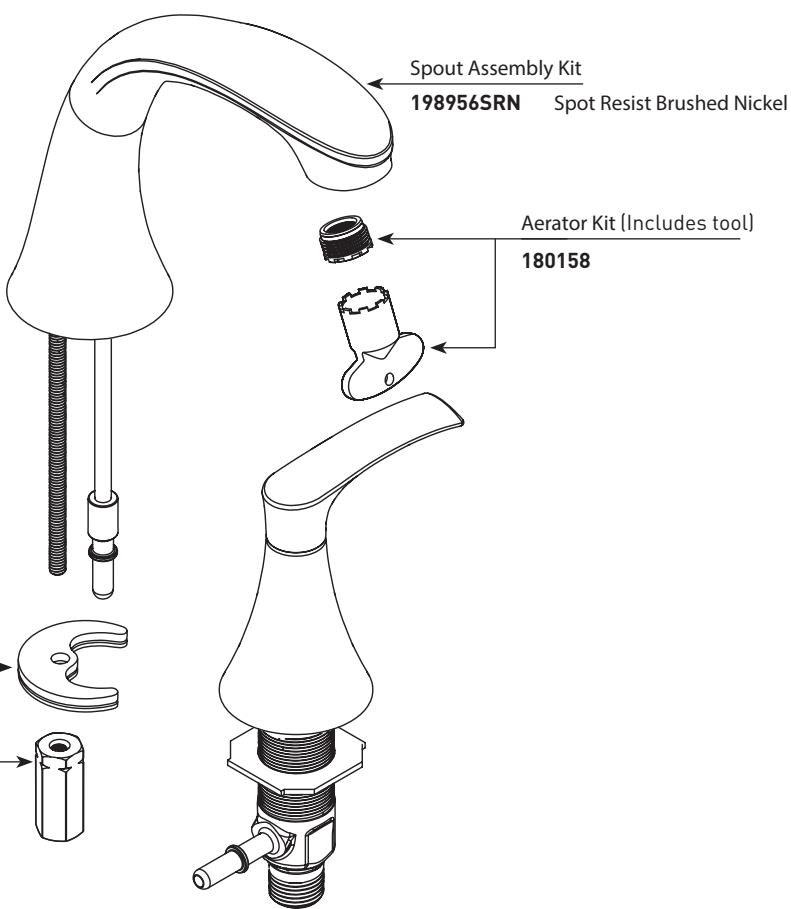

### Graeden™

Two-Handle Widespread Lavatory Faucet  
84138 series

There is more than one version of this model.  
Page down to identify the version you have.

#### ORDER BY PART NUMBER

ID	Kit Number	Finish
*A	198955	See Below
B	174290 (hot & cold)	N/A
C	1234	N/A
D	215997	N/A
E	215996 (Hot)	N/A
	215995 (Cold)	N/A
F	146190	N/A
G	215998	N/A
*H	198956	See Below
I	180158	N/A
*J	186479	See Below
*K	186478	See Below

*Finish Determined by Suffix	
Finish	Description
No Suffix	Chrome
BL	Matte Black
SRN	Spot Resist Brushed Nickel

■ Order by Part Number

GRAEDEN™		
Two-Handle Widespread Lavatory Faucet		
MODEL	HANDLE	FINISH
84138SRN	Lever	Spot Resist Brushed Nickel

WASTE ASSEMBLIES	
For Waste Service Order Full Assembly	
Spring-Loaded Waste - Full Assembly	
<b>186478CSL</b>	Classic Stainless (Used for Spot Resist Brushed Nickel)