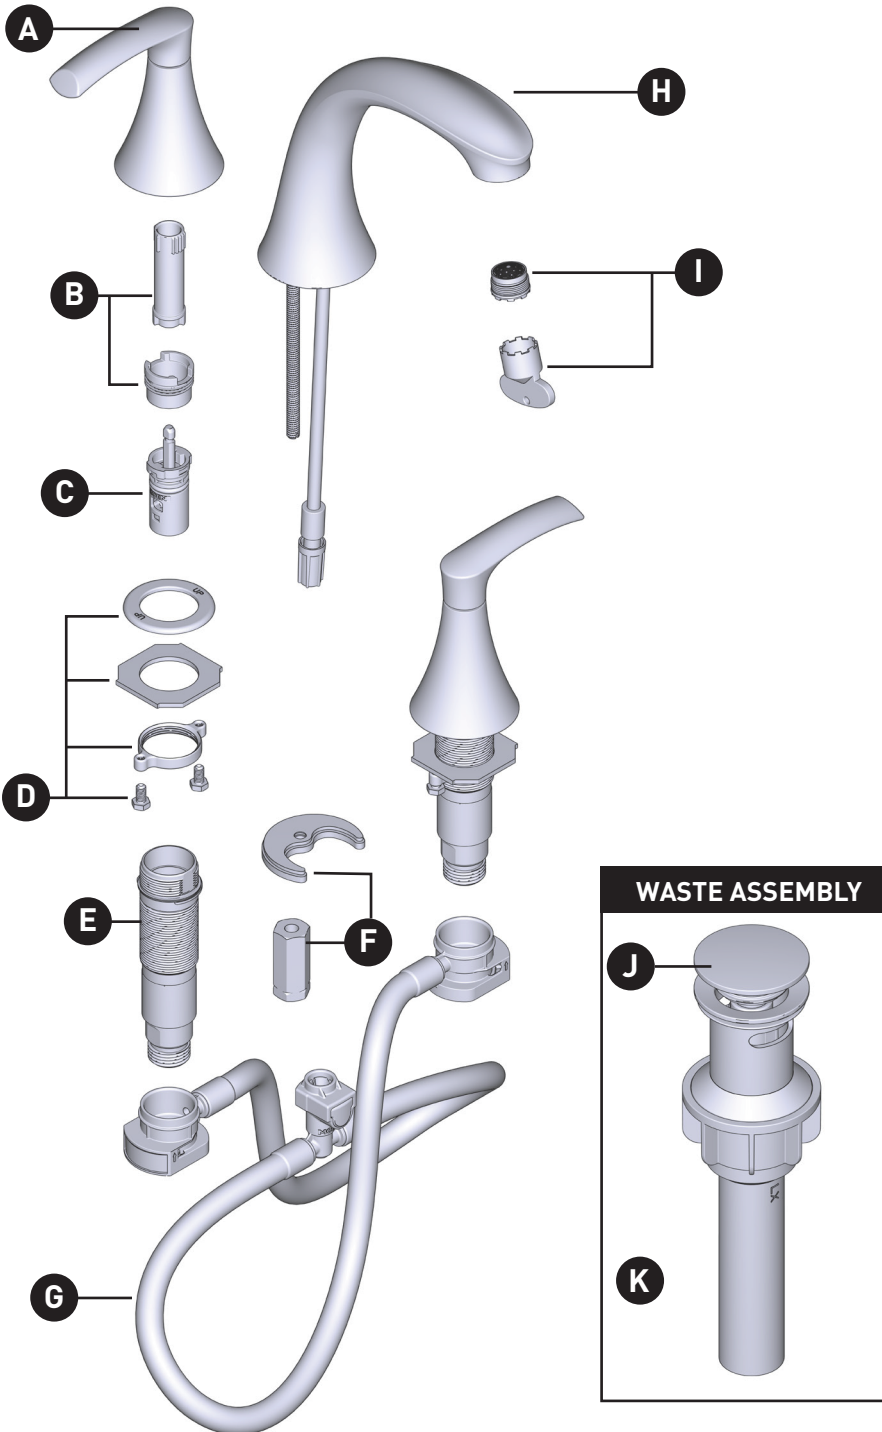

MOEN®

ILLUSTRATED PARTS

Graeden™

Two-Handle Widespread Lavatory Faucet
84138 series

There is more than one version of this model.
Page down to identify the version you have.

ORDER BY PART NUMBER

ID	Kit Number	Finish
*A	198955	See Below
B	174290 (hot & cold)	N/A
C	1234	N/A
D	215997	N/A
E	215996 (Hot)	N/A
	215995 (Cold)	N/A
F	146190	N/A
G	215998	N/A
*H	198956	See Below
I	180158	N/A
*J	186479	See Below
*K	186478	See Below

*Finish Determined by Suffix	
Finish	Description
No Suffix	Chrome
BL	Matte Black
SRN	Spot Resist Brushed Nickel