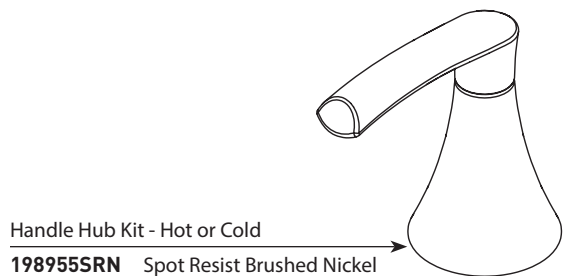

### Graeden™

Two-Handle Widespread Lavatory Faucet  
84138 series

There is more than one version of this model.  
Page down to identify the version you have.

*Finish Determined by Suffix	
Finish	Description
No Suffix	Chrome
BL	Matte Black
SRN	Spot Resist Brushed Nickel

■ Order by Part Number

GRAEDEN™		
Two-Handle Widespread Lavatory Faucet		
MODEL	HANDLE	FINISH
84138SRN	Lever	Spot Resist Brushed Nickel