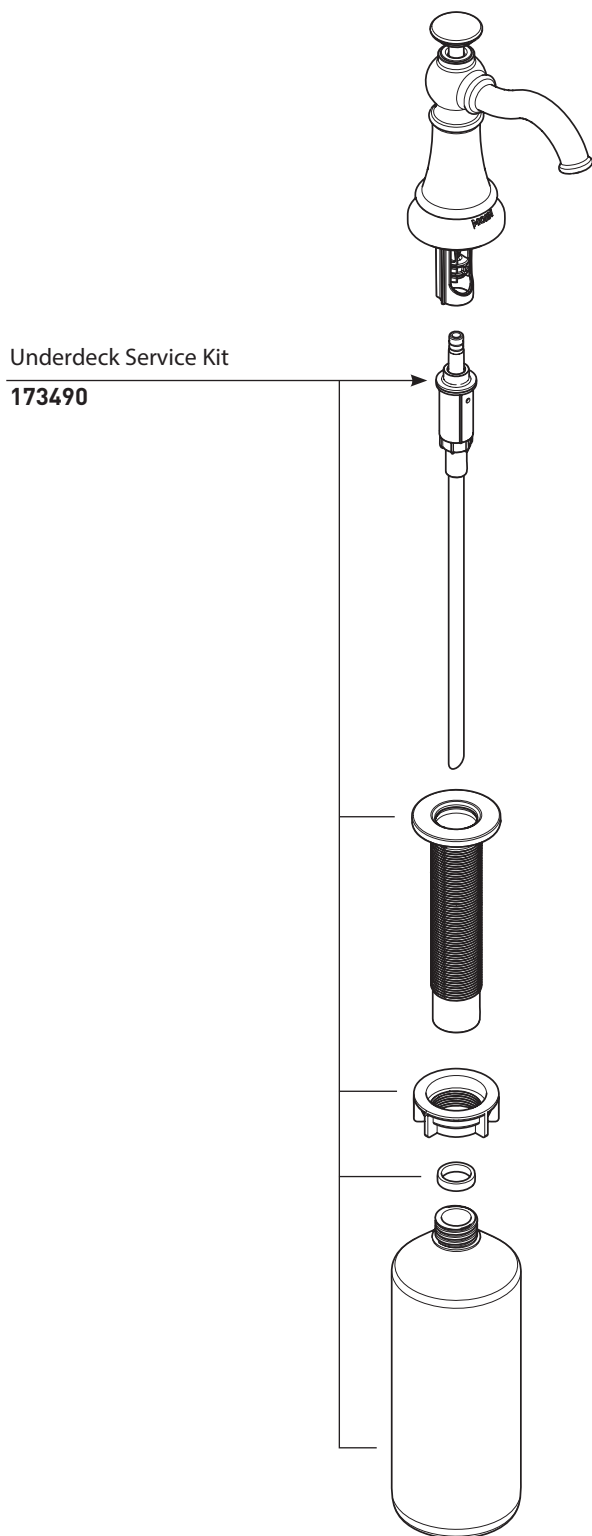

■ Order by Part Number

Illustrated Parts

TRADITIONAL SOAP/LOTION DISPENSER

<u>MODEL</u>	<u>FINISH</u>
S3945C	Chrome
S3945ORB	Oil Rubbed Bronze
S3945SRS	Spot Resist Stainless
S3945BG	Brushed Gold
S3945NL	Polished Nickel
S3945BZG	Bronzed Gold
S3945BL	Matte Black

Underdeck Service Kit

173490