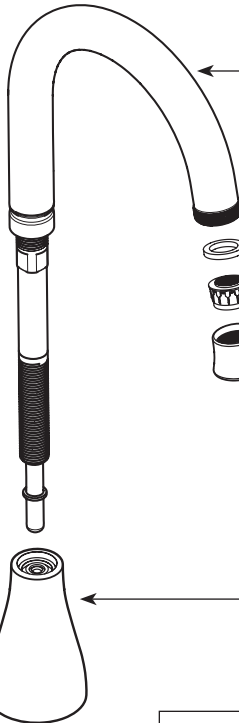

*Finish Determined by Suffix	
Finish	Description
(base kit # = C)	Chrome
(only applicable to *kits) SRN	Spot Resist Brushed Nickel

■ Order by Part Number

<b>ESSIE™</b>		
<b>Two-Handle Widespread Lavatory Faucet</b>		
<b>MODEL</b>	<b>FINISH</b>	<b>NOTES</b>
84716	Chrome	Non-Metallic Waste
84716SRN	Spot Resist Brushed Nickel	Non-Metallic Waste

**Lift Rod Kit**

- 198066** Chrome
- 198066SRN** Spot Resist Brushed Nickel

**Handle Kit - Hot or Cold**

- 198065** Chrome
- 198065SRN** Spot Resist Brushed Nickel

**Stem Extension Kit**

- 174290**

**Replacement Cartridge**

- 1234**

**Mounting Hardware**

- 103759**

**Hardware Package**

- 12715**

**Valve Body Kit**

- 174292** Hot
- 174291** Cold

**Duralock Hose Kit**

- 114299**

**Spout Tube Kit**

- 168122** Chrome
- 168122SRN** Spot Resist Brushed Nickel

**Aerator Kit  
1.2gpm**

- 186922** Chrome
- 186922SRN** Spot Resist Brushed Nickel

**Spout Hub Kit**

- 198067** Chrome
- 198067SRN** Spot Resist Brushed Nickel