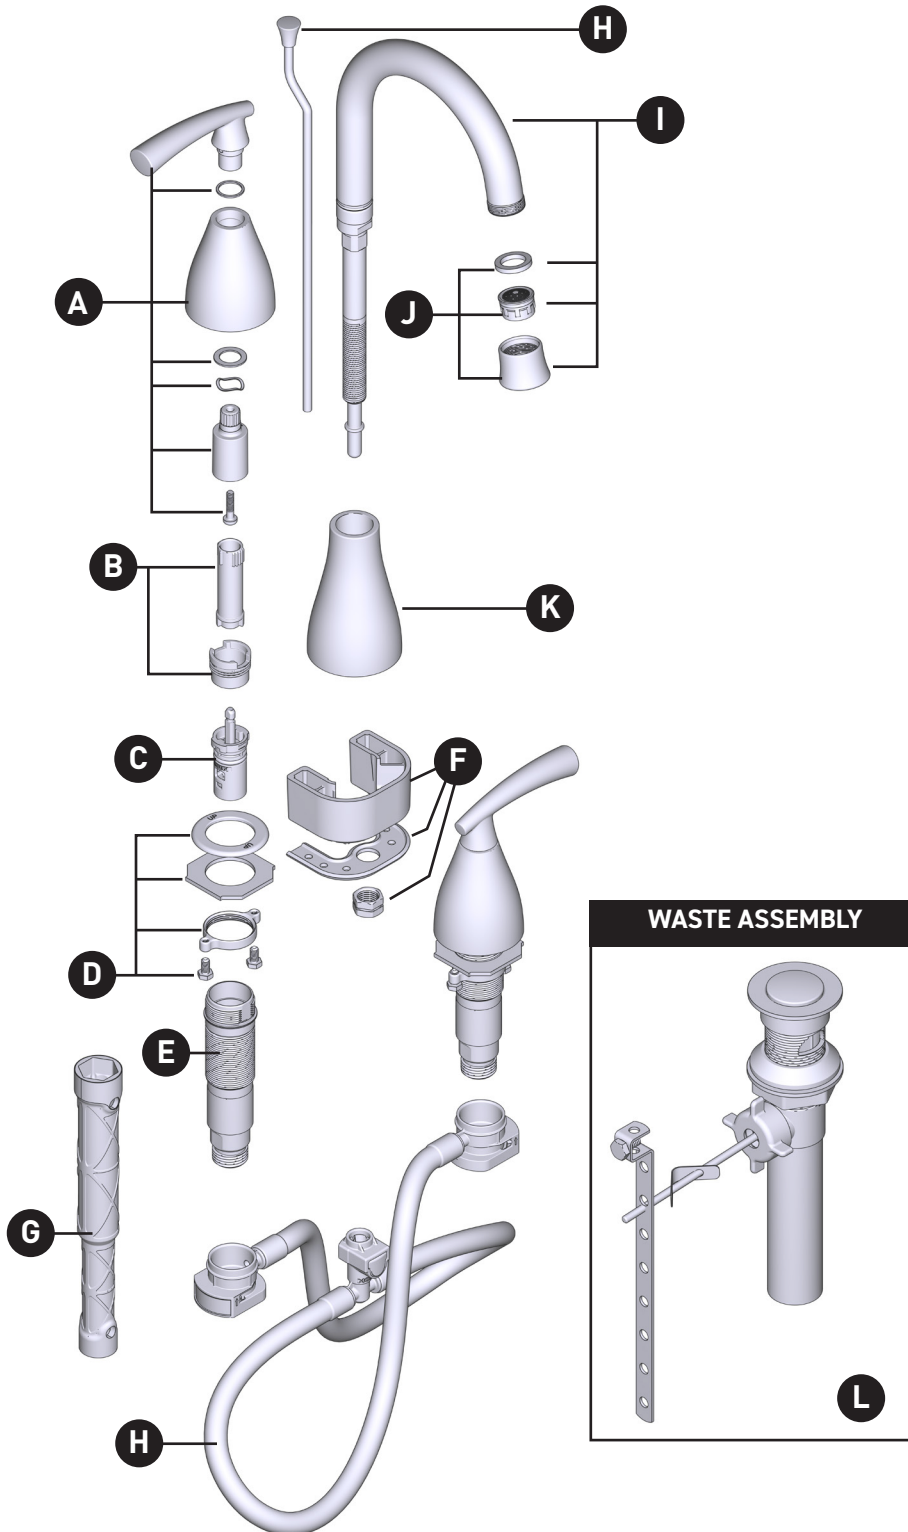

MOEN®

ILLUSTRATED PARTS

Essie™

Two-Handle Widespread Lavatory Faucet
84716 Series

*There is more than one version of this model.
Page down to identify the version you have.*

ORDER BY PART NUMBER

ID	Kit Number	Finish
*A	198065	See Below
	198065SRN	See Below
B	174290 (hot & cold)	N/A
C	1234	N/A
D	215997	N/A
E	215996 (Hot)	N/A
	215995 (Cold)	N/A
F	93959	N/A
G	118305	N/A
H	215998	N/A
*I	198066	See Below
	198066SRN	See Below
*J	168122	See Below
	168122SRN	See Below
*K	186922	See Below
	186922SRN	See Below
*L	151018	See Below
	151018CSL	See Below

*Finish Determined by Suffix	
Finish	Description
(base kit # = C)	Chrome
(only applicable to *kits) SRN	Spot Resist Brushed Nickel