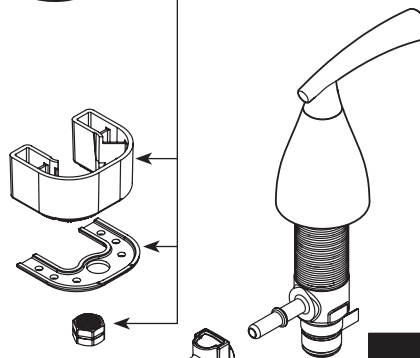

Hardware Kit

- **93959**

Installation Tool

- **1180305**

WASTE ASSEMBLIES

For Waste Service Order Full Assembly

Non-Metallic Waste Assembly

- **151018** Chrome
- **151018CSL** Classic Stainless
  (Use for Classic Brushed Nickel and Spot Resist Brushed Nickel)