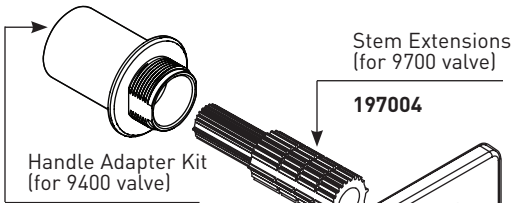

Handle Adapter Kit
(for 9400 valve)

139769

Stem Extensions
(for 9700 valve)

197004

Handle Escutcheon

- 147563 Chrome
- 147563BN Brushed Nickel
- 147563BL Matte Black

Handle Adapter

147559

Handle Plug Button
and Set Screw (gray, red, blue)

147558

Handle Kit

- 147557 Chrome
- 147557BN Brushed Nickel
- 147557BL Matte Black

Spout Kit (1.2gpm)

- 196269 Chrome
- 196269BN Brushed Nickel
- 196269BL Matte Black

Aerator Kit (Includes Tool)

180158 1.2gpm