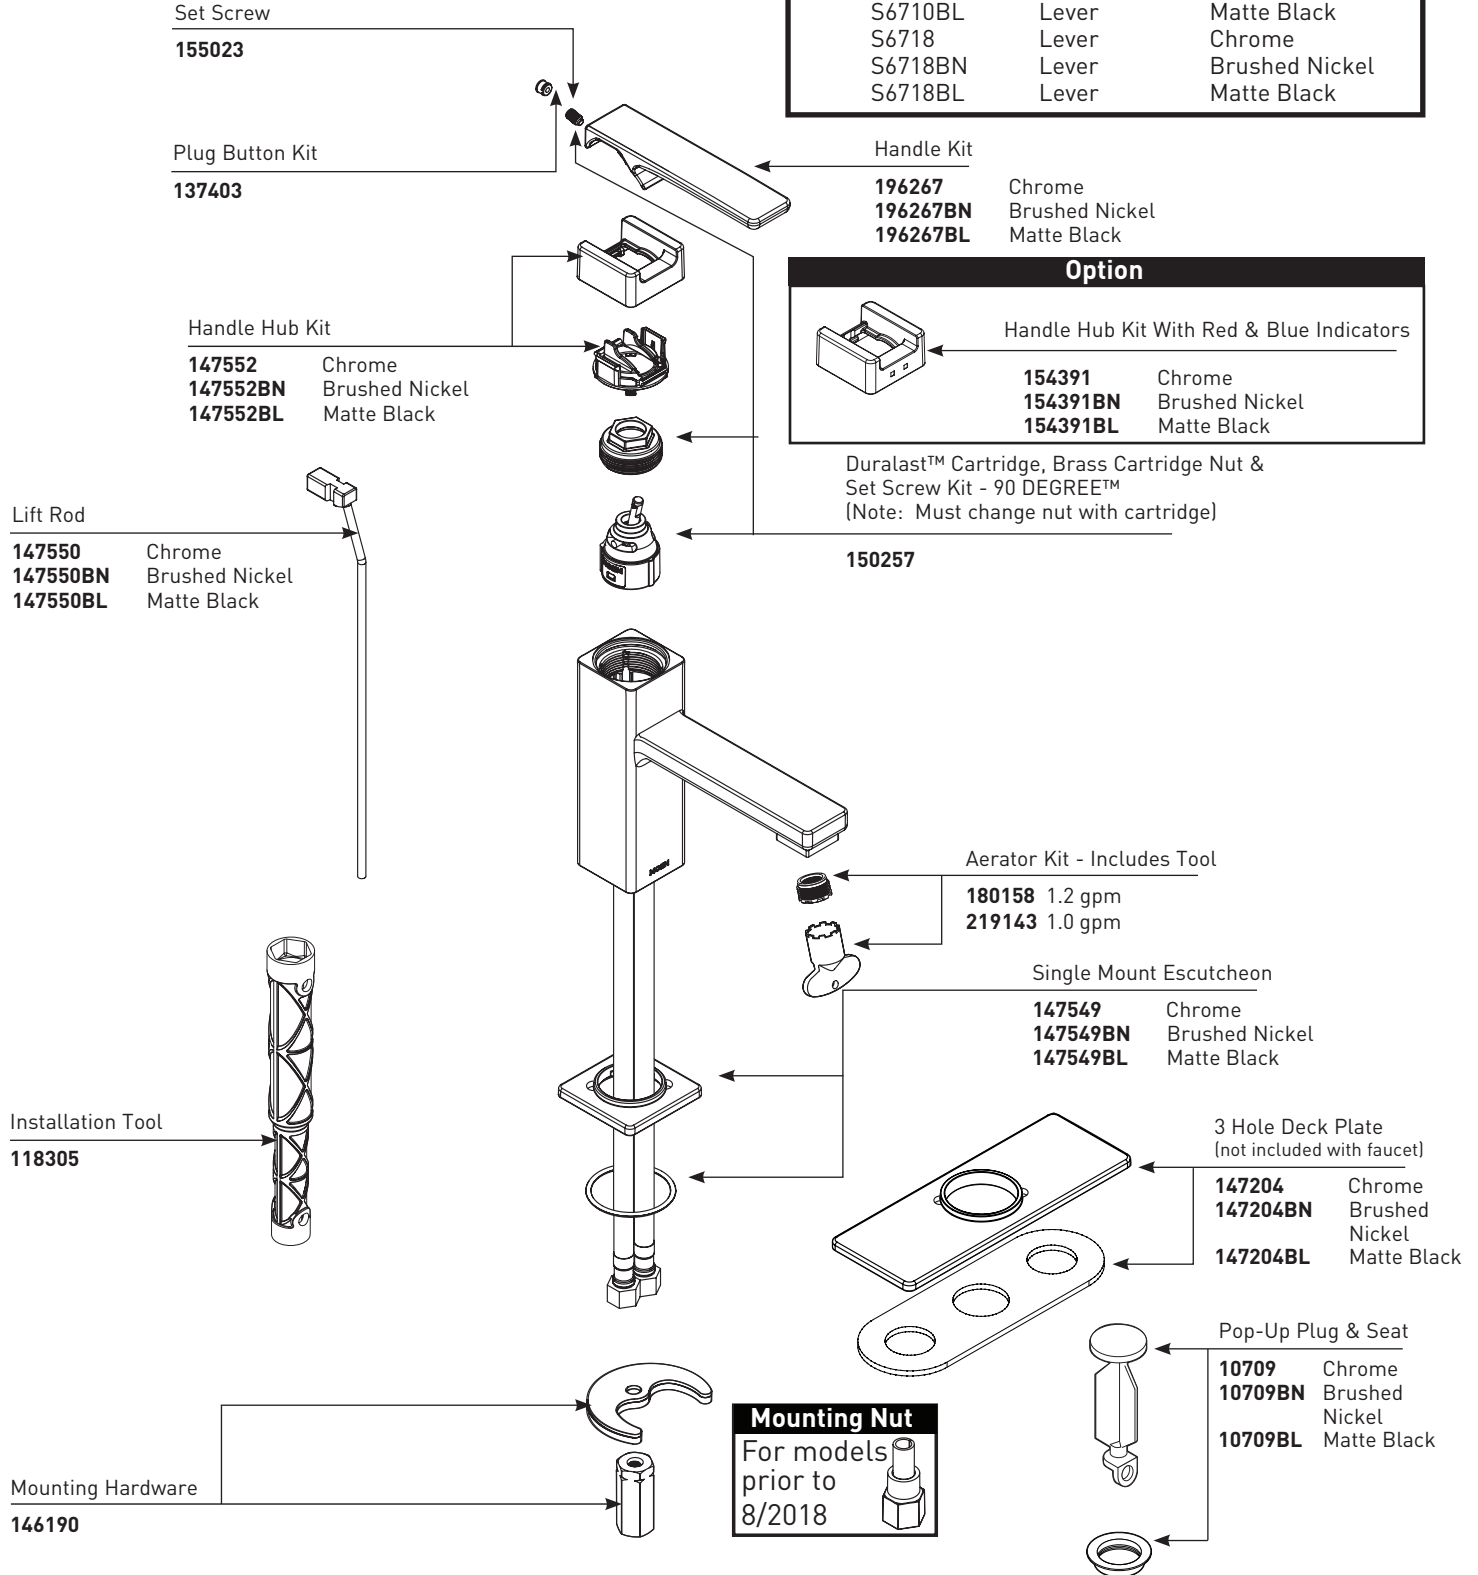

MOEN®

■ Order by Part Number

Illustrated Parts

90 DEGREE™ One-Handle Lavatory Faucet		
MODEL	HANDLE	FINISH
S6710	Lever	Chrome
S6710BN	Lever	Brushed Nickel
S6710BL	Lever	Matte Black
S6718	Lever	Chrome
S6718BN	Lever	Brushed Nickel
S6718BL	Lever	Matte Black

TO ORDER PARTS CALL: 1-800-BUY-MOEN
www.moen.com