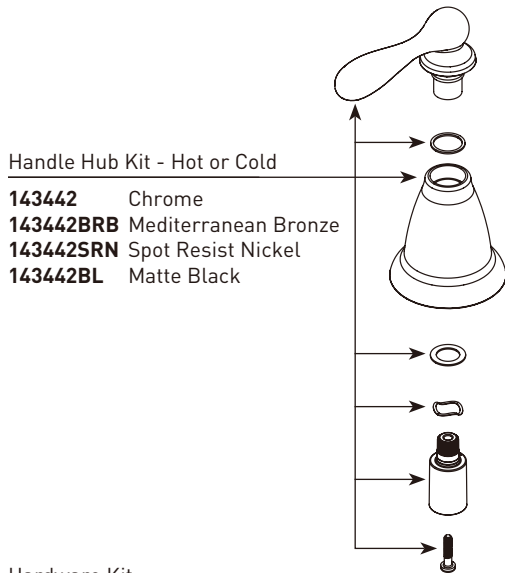

MOEN®

There is more than one version of this model.
Page down to identify the version you have.

ORDER BY PART NUMBER

ILLUSTRATED PARTS

Caldwell™

Two-Handle Widespread Lavatory Faucet

WS84440 Series

ID	Kit Number	Finish
*A	143442	See Below
	143442SRN	See Below
	143442BL	See Below
	143442BRB	See Below
B	174290 (hot & cold)	N/A
C	1234	N/A
D	215997	N/A
E	215996 (Hot)	N/A
	215995 (Cold)	N/A
F	168809	N/A
G	215998	N/A
*H	131100	See Below
	131100SRN	See Below
	131100BL	See Below
	131100BRB	See Below
*I	179307	See Below
	179307SRN	See Below
	179307BL	See Below
	179307BRB	See Below
J	180158	N/A
*K	151018	See Below
	151018CSL	See Below
	151018BL	See Below
	151018BRB	See Below

*Finish Determined by Suffix	
Finish	Description
(base kit # = C) (only applicable to * kits)	Chrome
SRN	Spot Resist Brushed Nickel
BL	Matte Black
BRB	Mediterranean Bronze

■ Order by Part Number

*There is more than one version of this model.
Page down to identify the version you have.*

CALDWELL™ Two-Handle Widespread Lavatory Faucet		
MODEL	FINISH	NOTES
WS84440	Chrome	Non-Metallic Waste
WS84440BRB	Mediterranean Bronze	Non-Metallic Waste
WS84440SRN	Spot Resist Nickel	Non-Metallic Waste
WS84440BL	Matte Black	Non-Metallic Waste