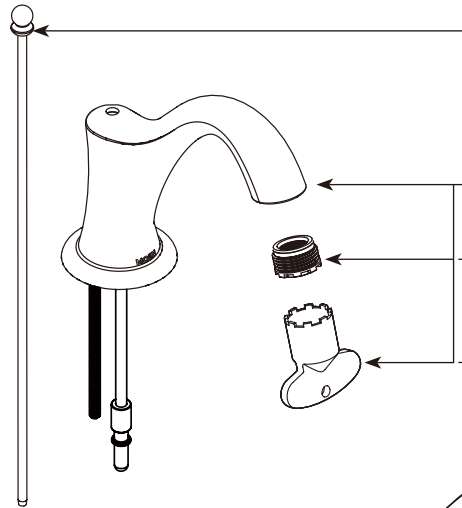

Lift Rod Kit

- **131100** Chrome
- **131100BRB** Mediterranean Bronze
- **131100SRN** Spot Resist Nickel
- **131100BL** Matte Black

Spout Assembly Kit

- **179307** Chrome
- **179307BRB** Mediterranean Bronze
- **179307SRN** Spot Resist Nickel
- **179307BL** Matte Black

Aerator

180158

Hardware Kit

168809

Stem Extension Kit

174290

Replacement Cartridge

1234