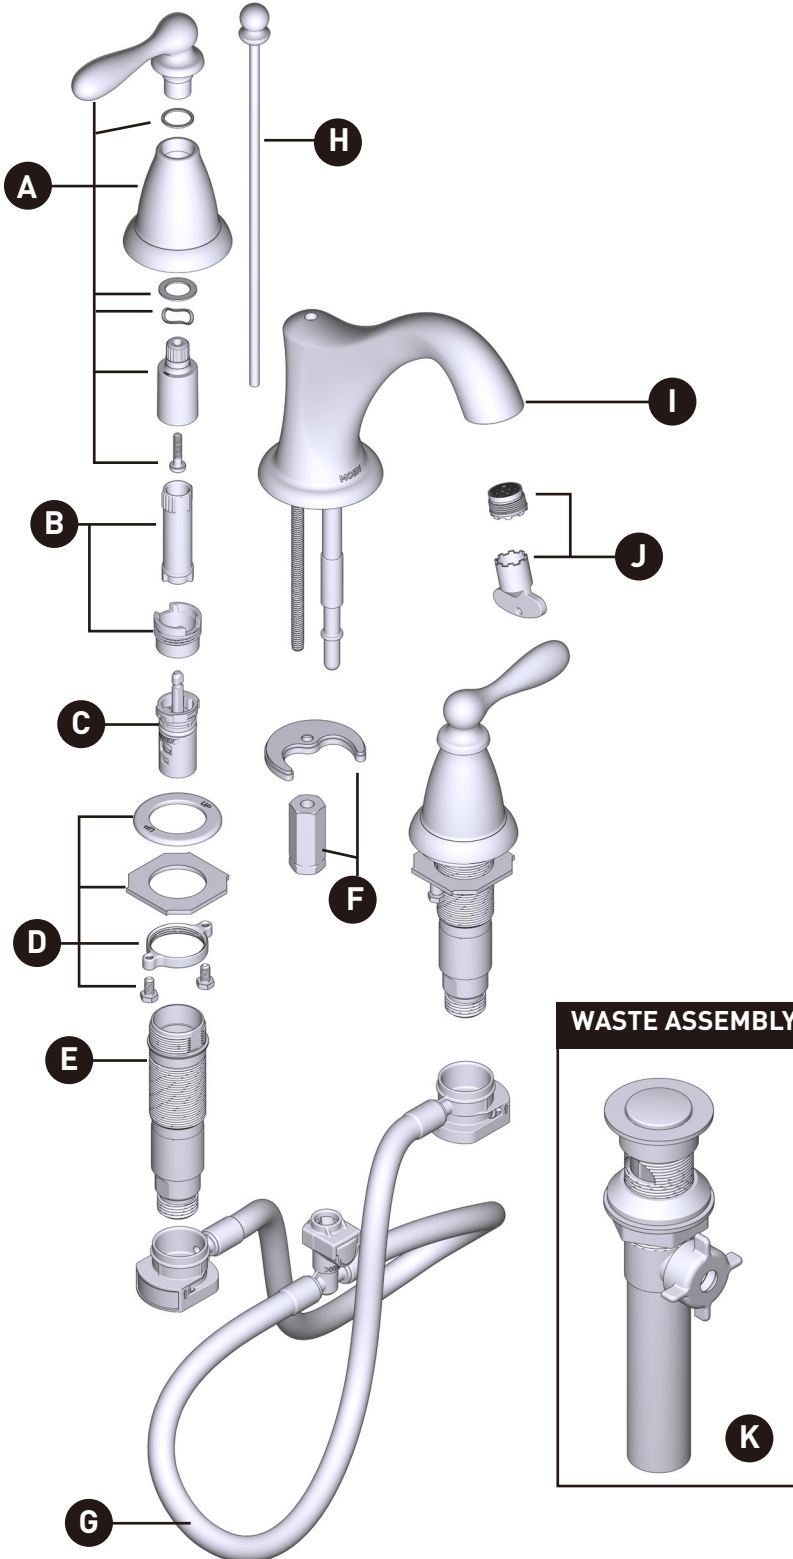

MOEN®

There is more than one version of this model.
Page down to identify the version you have.

ORDER BY PART NUMBER

ILLUSTRATED PARTS

Caldwell™

Two-Handle Widespread Lavatory Faucet

WS84440 Series

ID	Kit Number	Finish
*A	143442	See Below
	143442SRN	See Below
	143442BL	See Below
	143442BRB	See Below
B	174290 (hot & cold)	N/A
C	1234	N/A
D	215997	N/A
E	215996 (Hot)	N/A
	215995 (Cold)	N/A
F	168809	N/A
G	215998	N/A
*H	131100	See Below
	131100SRN	See Below
	131100BL	See Below
	131100BRB	See Below
*I	179307	See Below
	179307SRN	See Below
	179307BL	See Below
	179307BRB	See Below
J	180158	N/A
*K	151018	See Below
	151018CSL	See Below
	151018BL	See Below
	151018BRB	See Below

*Finish Determined by Suffix	
Finish	Description
(base kit # = C) (only applicable to * kits)	Chrome
SRN	Spot Resist Brushed Nickel
BL	Matte Black
BRB	Mediterranean Bronze

■ Order by Part Number

*There is more than one version of this model.
Page down to identify the version you have.*

CALDWELL™ Two-Handle Widespread Lavatory Faucet		
MODEL	FINISH	NOTES
WS84440	Chrome	Non-Metallic Waste
WS84440BRB	Mediterranean Bronze	Non-Metallic Waste
WS84440SRN	Spot Resist Nickel	Non-Metallic Waste
WS84440BL	Matte Black	Non-Metallic Waste

■ Order by Part Number

Illustrated Parts

CALDWELL™		
Two-Handle Widespread Lavatory Faucet		
MODEL	FINISH	NOTES
WS84440	Chrome	Non-Metallic Waste
WS84440BRB	Mediterranean Bronze	Non-Metallic Waste
WS84440SRN	Spot Resist Nickel	Non-Metallic Waste