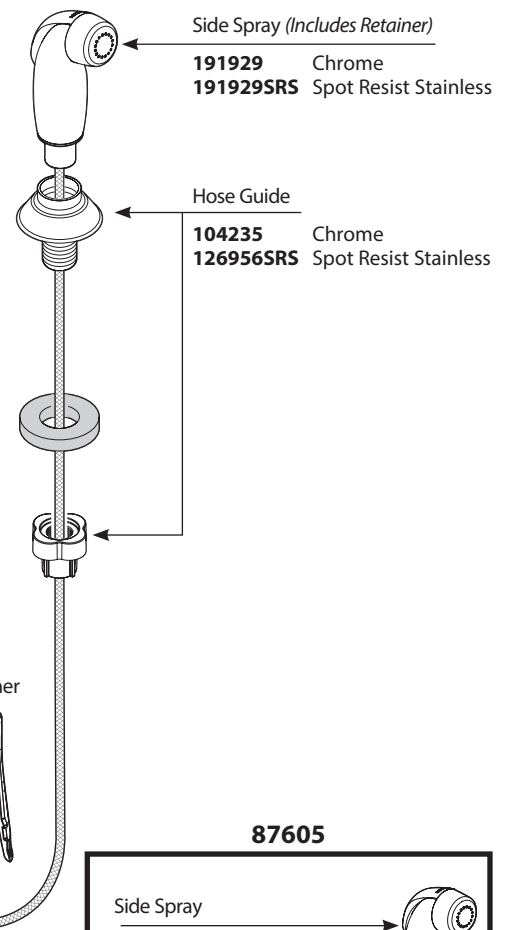

■ Order by Part Number

Adler™		
Single Handle Lever Kitchen Faucet w/Protégé Side Spray		
MODEL	HANDLE	FINISH
87604	Lever	Chrome
87604SRS	Lever	Spot Resist Stainless
87603	Lever	Chrome/less spray
87603SRS	Lever	Spot Resist Stainless/less spray
87605	Lever	Chrome
87605SRS	Lever	Spot Resist Stainless

Handle Kit & Screw (Requires 3/32" hex key)

- 194578 Chrome
- 194578SRS Spot Resist Stainless

- Dome
  - 146783 Chrome
  - 146783SRS Spot Resist Stainless
- Cartridge Nut
  - 144266
- Replacement Cartridge
  - 1255

- Spout O-Ring Kit
  - 146789
- Upper Bearing Kit
  - 170206

- Spout Kit
  - 146786 Chrome
  - 146786SRS Spot Resist Stainless

- Aerator Aerator (1.5 gpm)
  - 101010 Chrome
  - 141661SRN Spot Resist Brushed Nickel

- Diverter
  - 191919
- Escutcheon Kit
  - 191928 Chrome
  - 191928SRS Spot Resist Stainless

- Deck Plate
  - 191921

- Hardware Kit
  - 191922

- Side Spray (Includes Retainer)
  - 191929 Chrome
  - 191929SRS Spot Resist Stainless

- Hose Guide
  - 104235 Chrome
  - 126956SRS Spot Resist Stainless

87605

- Side Spray
  - 191929 Chrome
  - 191929SRS Spot Resist Stainless
- Hose Guide
  - 191941 Chrome
  - 191941SRS Spot Resist Stainless
- Escutcheon Kit
  - 191930 Chrome
  - 191930SRS Spot Resist Stainless