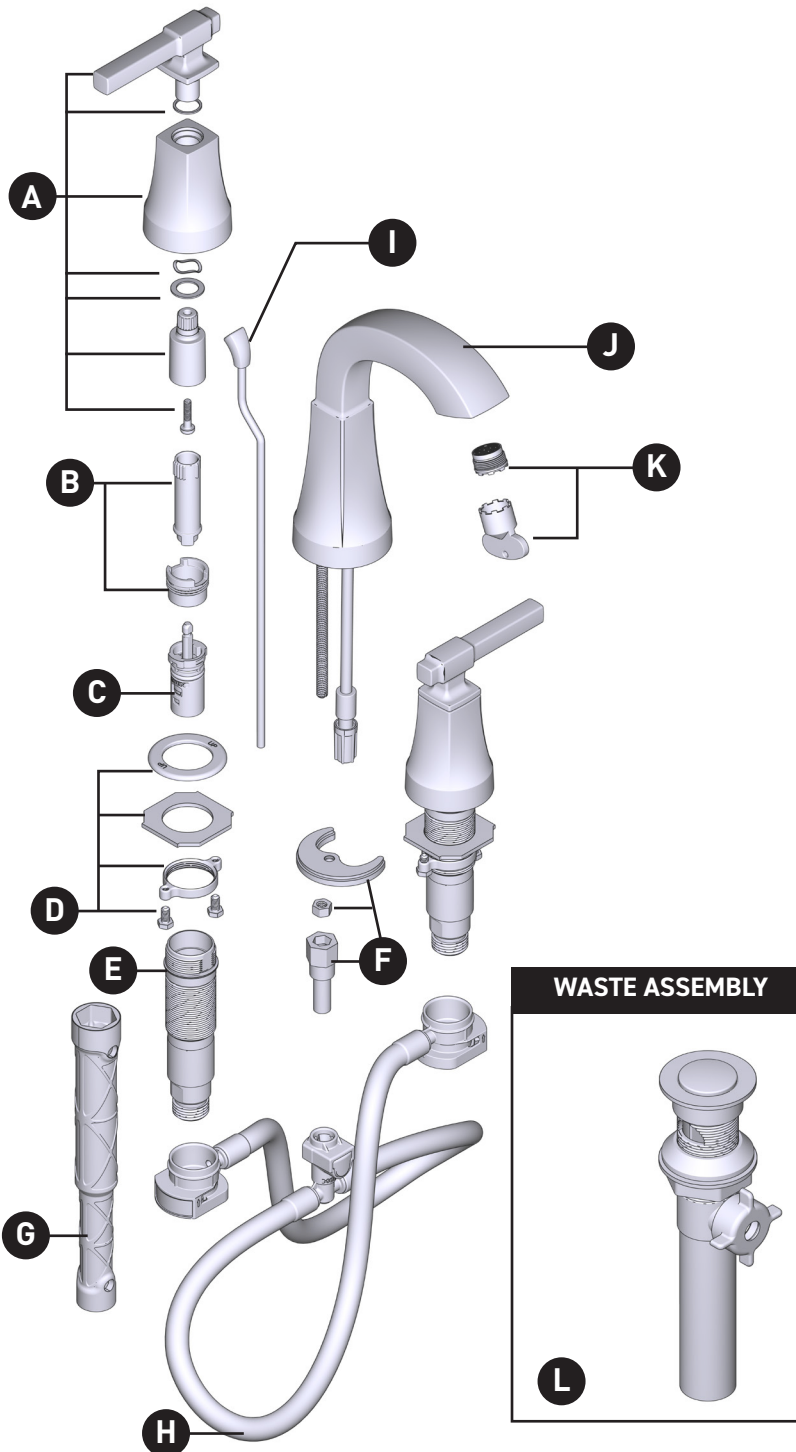

## ILLUSTRATED PARTS

Ayda™

Two-Handle Widespread Lavatory Faucet

84748

*There is more than one version of this model.  
Page down to identify the version you have.*

**ORDER BY PART NUMBER**

ID	Kit Number	Finish
*A	193399SRN	See Below
B	174290 (hot & cold)	N/A
C	1234	N/A
D	215997	N/A
E	215996 (Hot)	N/A
	215995 (Cold)	N/A
F	146190	N/A
G	118305	N/A
H	215998	N/A
*I	181031SRN	See Below
*J	193398SRN	See Below
K	180158	N/A
*L	151018CSL	See Below

*Finish Determined by Suffix	
Finish	Description
SRN	Spot Resist Brushed Nickel