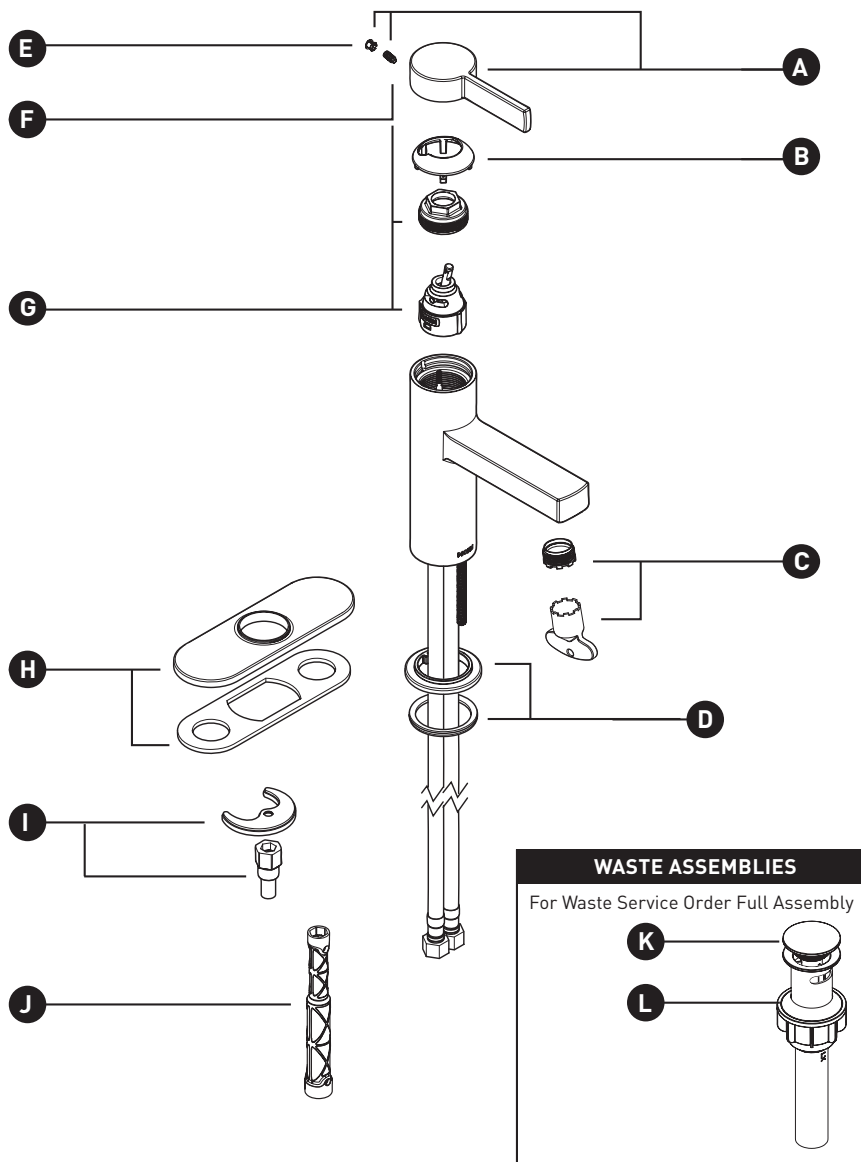

### BERIC™ Single-Handle Lavatory Faucet 84774 Series

ORDER BY PART NUMBER

ID	Kit Number	Finish
*A	193166	See below
*B	184612	See below
C	181036	N/A
*D	184612	See below
*E	152859	See below
F	155023	N/A
G	160657	N/A
*H	172666	See below
I	146190	N/A
J	118305	N/A
K	186479 (Top only)	Chrome
	186479BL (Top only)	Matte Black
	186479BZG (Top only)	Bronzed Gold
	186479CSL (Top only)	(Used for Spot Resist Brushed Nickel)
L	186478 (Full assembly)	Chrome
	186478BL (Full assembly)	Matte Black
	186478BZG (Full assembly)	Bronzed Gold
	186478CSL (Full assembly)	(Used for Spot Resist Brushed Nickel)