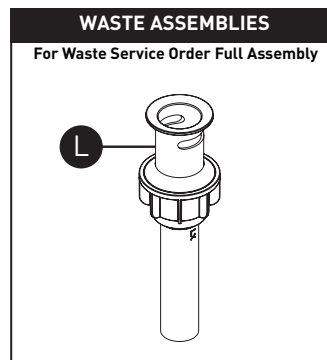

HILLIARD™ Two Handle Widespread Lavatory Faucet 84539 Series

ORDER BY PART NUMBER

ID	Kit Number	Finish
*A	168122	See below
*B	186922	See below
*C	193164	See below
D	193050	N/A
E	174290	N/A
F	1234	N/A
G	103759	N/A
H	12715	N/A
I	174292 (Hot)	N/A
	174291 (Cold)	N/A
J	93959	N/A
K	114299	N/A
L	186478	Chrome
	186478BL	Matte Black
	186478BRB	Mediterranean Bronze
	186478CSL	(Use for Spot Resist Brushed Nickel)
M	118305	N/A