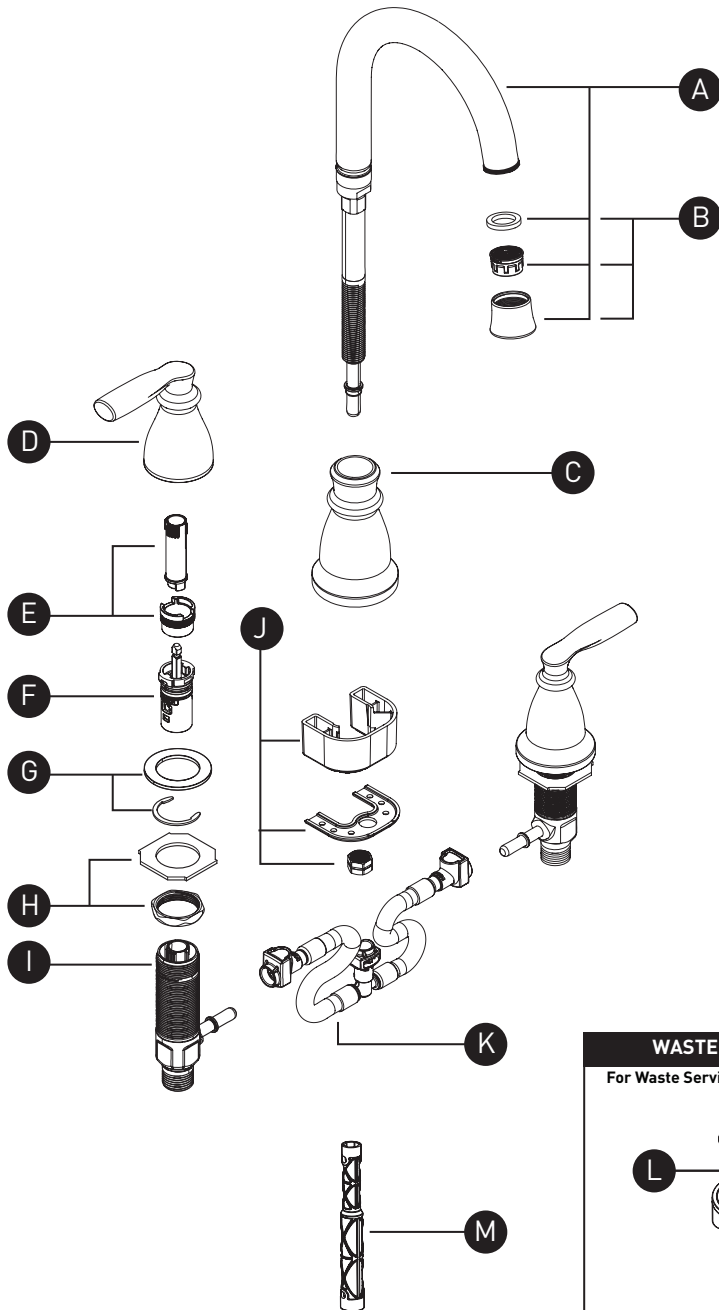

HILLIARD™ Two Handle Widespread Lavatory Faucet 84539 Series

ORDER BY PART NUMBER

ID	Kit Number	Finish
*A	168122	See below
*B	186922	See below
*C	193164	See below
D	193050	N/A
E	174290	N/A
F	1234	N/A
G	103759	N/A
H	12715	N/A
I	174292 (Hot)	N/A
	174291 (Cold)	N/A
J	93959	N/A
K	114299	N/A
L	186478	Chrome
	186478BL	Matte Black
	186478BRB	Mediterranean Bronze
	186478CSL	(Use for Spot Resist Brushed Nickel)
M	118305	N/A

***Finish Determined by Suffix**

Finish	Description
No Suffix	Chrome
BL	Matte Black
BRB	Mediterranean Bronze
SRN	Spot Resist Brushed Nickel