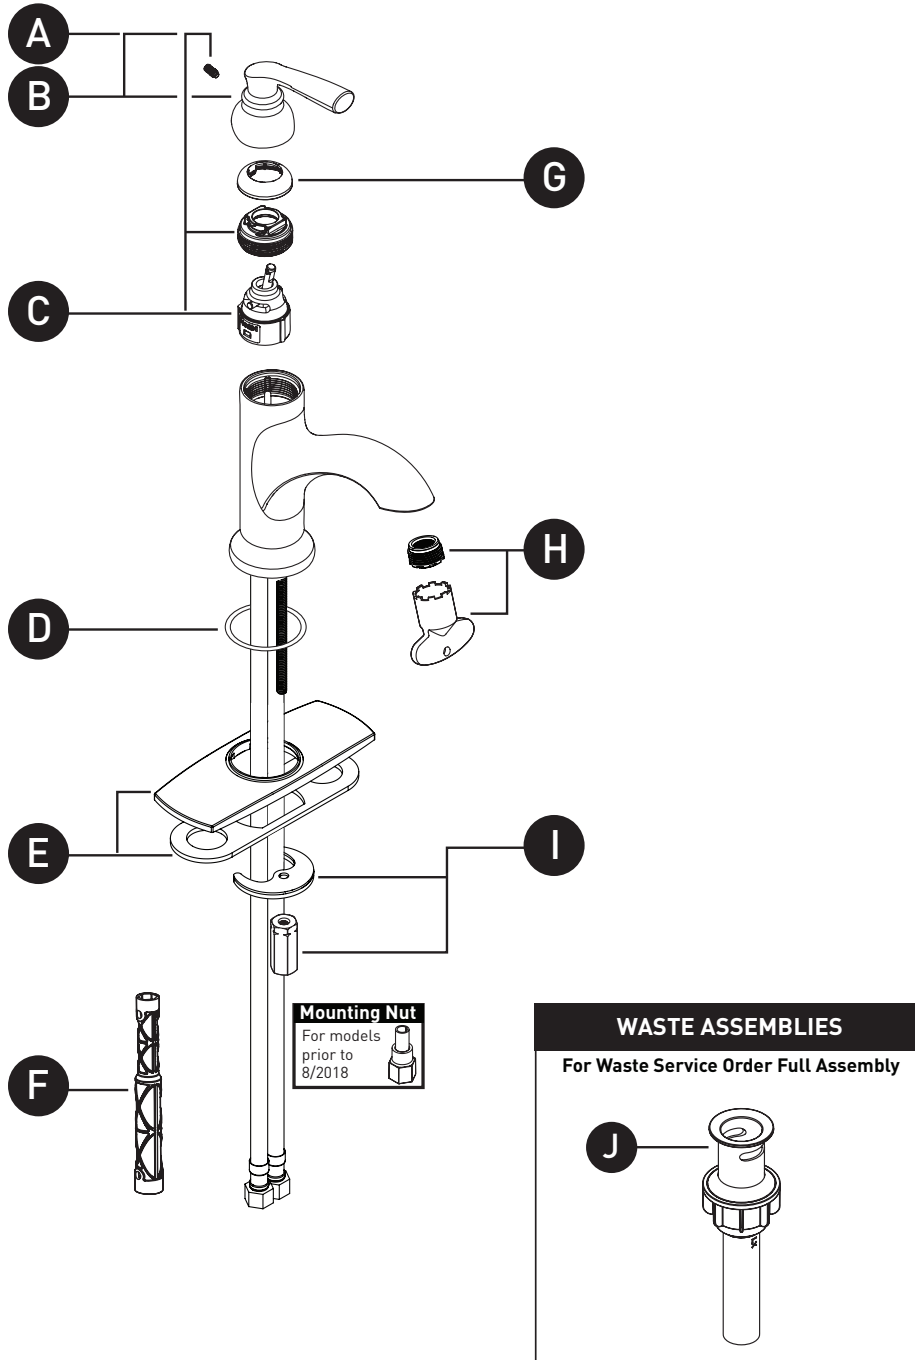

### HILLIARD™ Single-Handle Lavatory Faucet 84535 Series

ORDER BY PART NUMBER

ID	Kit Number	Finish
A	159195	NA
B	193051	Chrome
	193051BL	Matte Black
	193051BRB	Mediterranean Bronze
	193051SRN	Spot Resist Brushed Nickel
C	160657	NA
D	150567	NA
E	161919	Chrome
	161919BL	Matte Black
	178744MRB	Mediterranean Bronze
	161919SRN	Spot Resist Brushed Nickel
F	118305	NA
G	160660	Chrome
	160660BL	Matte Black
	160660BRB	Mediterranean Bronze
	160660SRS	Spot Resist Brushed Nickel
H	181078	NA
I	146190	NA
J	186478	Chrome
	186478BL	Matte Black
	186478BRB	Mediterranean Bronze
	186478CSL	Spot Resist Brushed Nickel