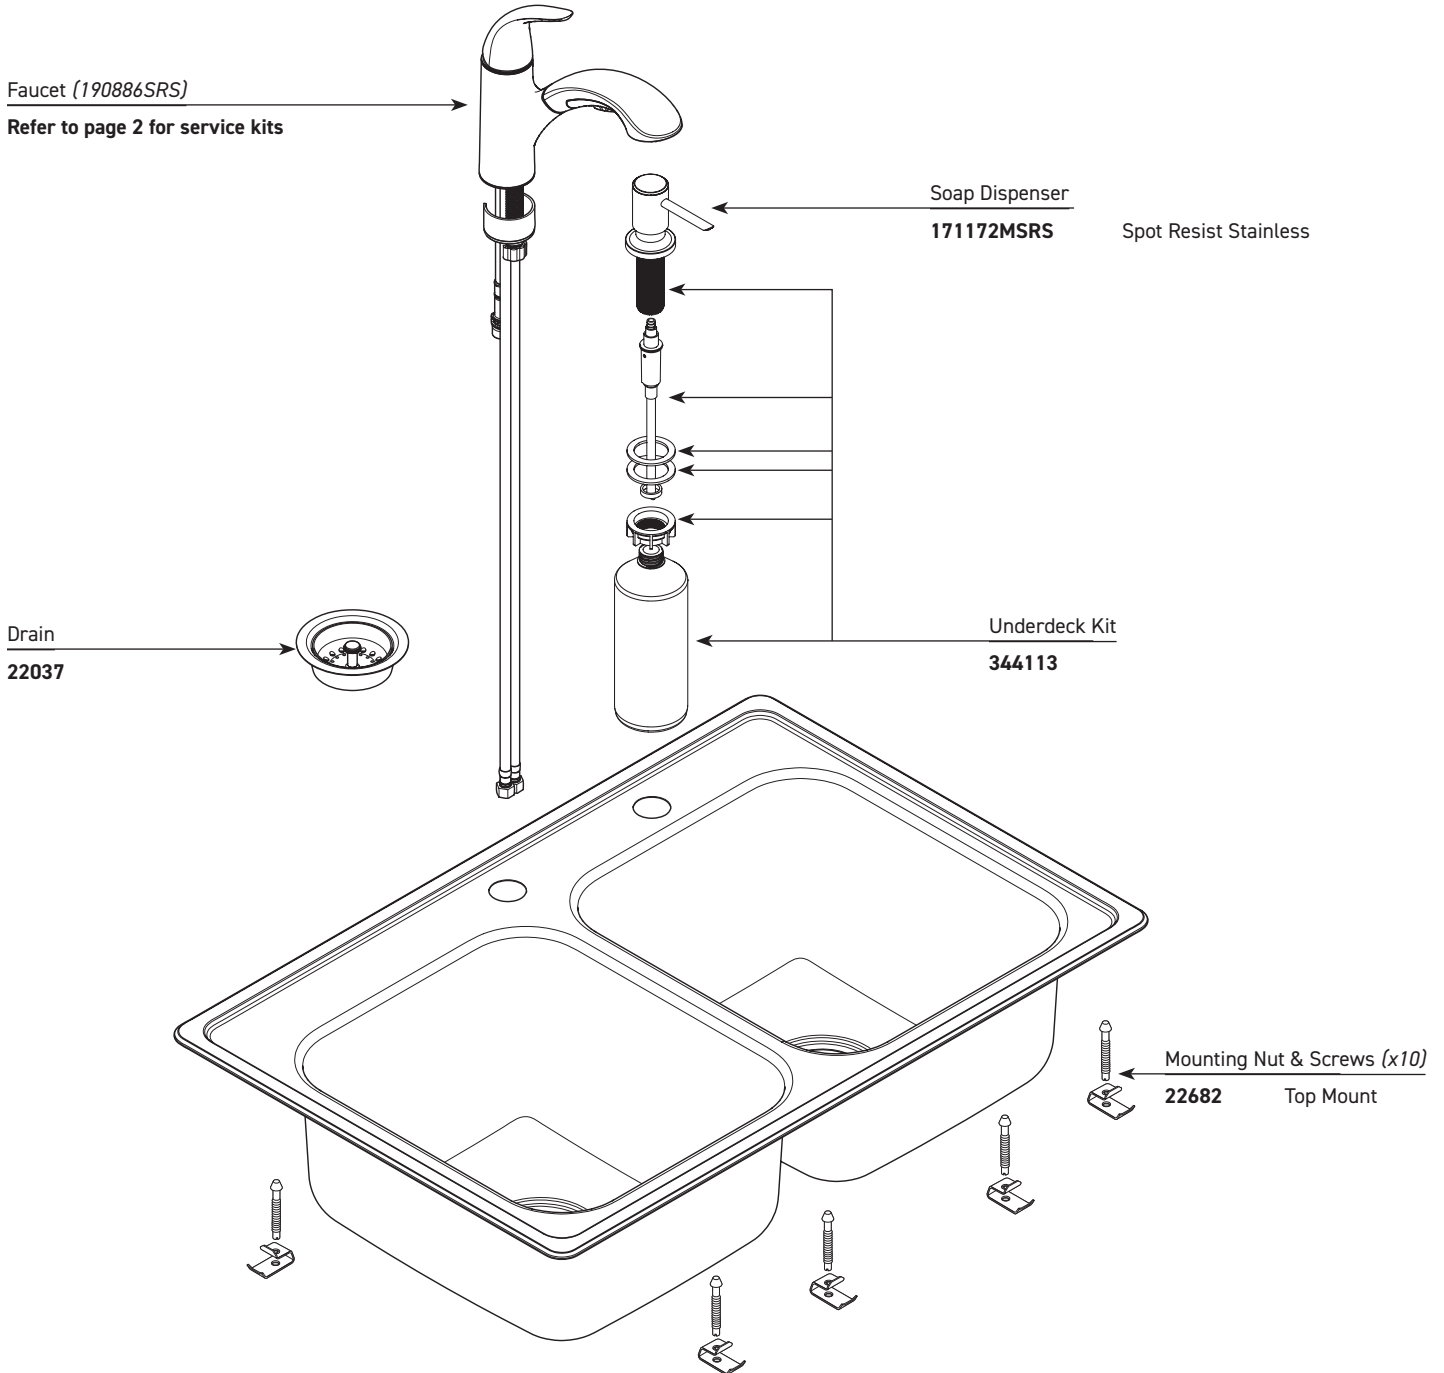

MOEN®

Illustrated Parts

■ Order by Part Number

GALVIN™ One Handle Pullout Kitchen Faucet & Sink Combo		
MODEL	TYPE	FINISH
21579	Faucet/Sink Combo	Spot Resist Stainless

■ Order by Part Number

■ **NOTE:** To order full faucet, use 190886SRS. Faucet not sold separately. Sold as a part of 21579 Sink Combo ONLY.

GALVIN™
One Handle Pullout Kitchen Faucet