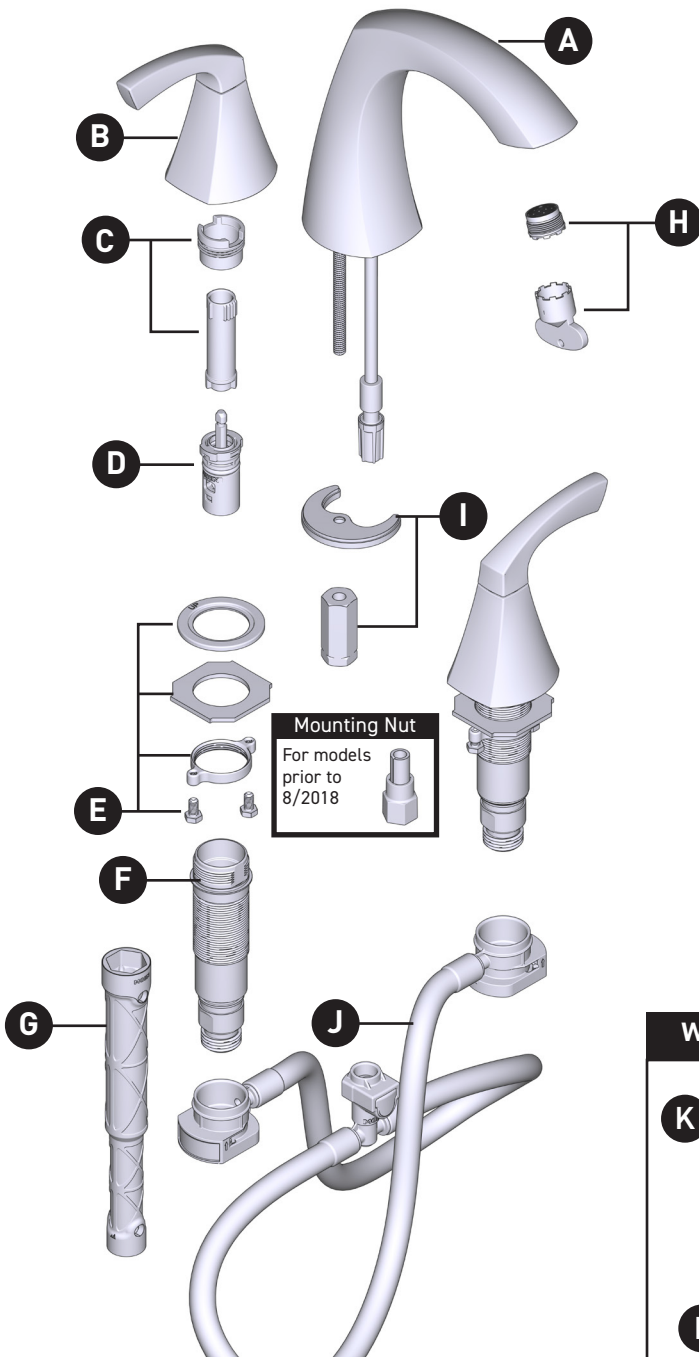

MOEN®

ILLUSTRATED PARTS LINDOR™

Two-Handle Widespread Lavatory Faucet
84504

*There is more than one version of this model.
Page down to identify the version you have.*

ORDER BY PART NUMBER

ID	Kit Number	Finish
*A	180890	See Below
	180890BL	See Below
	180890SRN	See Below
*B	180889	See Below
	180889BL	See Below
	180889SRN	See Below
C	174290	N/A
D	1234	N/A
E	215997	N/A
F	215996 (Hot)	N/A
	215995 (Cold)	N/A
G	118305	N/A
H	180158	N/A
I	146190	N/A
J	215998	N/A
*K	186479	See Below
	186479BL	See Below
	186479SRN	See Below
*L	186478	See Below
	186478BL	See Below
	186478SRN	See Below

*Finish Determined by Suffix	
Finish	Description
(base kit # = C)	Chrome
<i>(only applicable to *kits)</i>	Matte Black
BL	Spot Resist Brushed Nickel
SRN	

MOEN®

ILLUSTRATED PARTS

LINDOR™

Two-Handle Widespread Lavatory Faucet
84504

ID	Kit Number	Finish
*A	180890	See Below
	180890BL	See Below
	180890SRN	See Below
*B	180889	See Below
	180889BL	See Below
	180889SRN	See Below
C	174290	N/A
D	1234	N/A
E	103759	N/A
F	146190	N/A
G	12715	N/A
H	174291 Cold	N/A
	174292 Hot	N/A
I	114299	N/A
J	180158	N/A
*K	186478	See Below
	186478BL	See Below
	186478SRN	See Below
*L	186479	See Below
	186479BL	See Below
	186479SRN	See Below

***Finish Determined by Suffix**

Finish	Description
(base kit # = C)	Chrome
(only applicable to * kits)	Matte Black
BL	Spot Resist Brushed Nickel
SRN	

WASTE ASSEMBLY