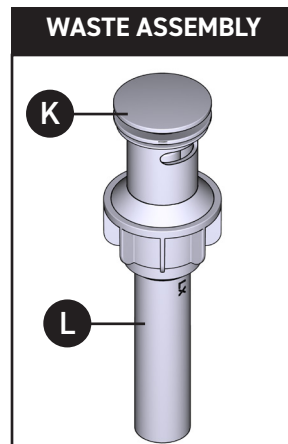

MOEN®

ILLUSTRATED PARTS LINDOR™

Two-Handle Widespread Lavatory Faucet
84504

*There is more than one version of this model.
Page down to identify the version you have.*

ORDER BY PART NUMBER

ID	Kit Number	Finish
*A	180890	See Below
	180890BL	See Below
	180890SRN	See Below
*B	180889	See Below
	180889BL	See Below
	180889SRN	See Below
C	174290	N/A
D	1234	N/A
E	215997	N/A
F	215996 (Hot)	N/A
	215995 (Cold)	N/A
G	118305	N/A
H	180158	N/A
I	146190	N/A
J	215998	N/A
*K	186479	See Below
	186479BL	See Below
	186479SRN	See Below
*L	186478	See Below
	186478BL	See Below
	186478SRN	See Below

*Finish Determined by Suffix	
Finish	Description
(base kit # = C)	Chrome
<i>(only applicable to *kits)</i>	Matte Black
BL	Spot Resist Brushed Nickel
SRN	

MOEN®

ILLUSTRATED PARTS

LINDOR™

Two-Handle Widespread Lavatory Faucet
84504

***Finish Determined by Suffix**

Finish	Description
(base kit # = C)	Chrome
(only applicable to * kits)	Matte Black
BL	Spot Resist Brushed Nickel
SRN	

WASTE ASSEMBLY