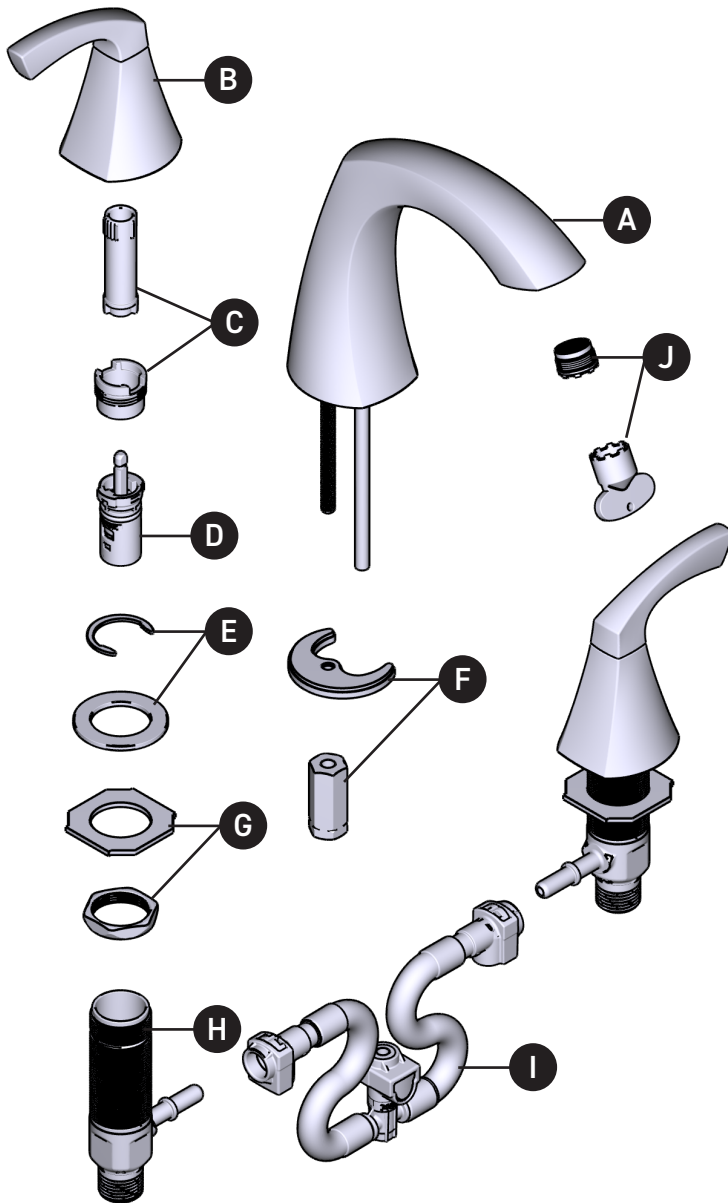

MOEN®

ILLUSTRATED PARTS LINDOR™

Two-Handle Widespread Lavatory Faucet
84504

*There is more than one version of this model.
Page down to identify the version you have.*

ORDER BY PART NUMBER

ID	Kit Number	Finish
*A	180890	See Below
	180890BL	See Below
	180890SRN	See Below
*B	180889	See Below
	180889BL	See Below
	180889SRN	See Below
C	174290	N/A
D	1234	N/A
E	215997	N/A
F	215996 (Hot)	N/A
	215995 (Cold)	N/A
G	118305	N/A
H	180158	N/A
I	146190	N/A
J	215998	N/A
*K	186479	See Below
	186479BL	See Below
	186479SRN	See Below
*L	186478	See Below
	186478BL	See Below
	186478SRN	See Below

*Finish Determined by Suffix	
Finish	Description
(base kit # = C)	Chrome
<i>(only applicable to *kits)</i>	Matte Black
BL	Spot Resist Brushed Nickel
SRN	

MOEN®

ILLUSTRATED PARTS

LINDOR™

Two-Handle Widespread Lavatory Faucet
84504

ID	Kit Number	Finish
*A	180890	See Below
	180890BL	See Below
	180890SRN	See Below
*B	180889	See Below
	180889BL	See Below
	180889SRN	See Below
C	174290	N/A
D	1234	N/A
E	103759	N/A
F	146190	N/A
G	12715	N/A
H	174291 Cold	N/A
	174292 Hot	N/A
I	114299	N/A
J	180158	N/A
*K	186478	See Below
	186478BL	See Below
	186478SRN	See Below
*L	186479	See Below
	186479BL	See Below
	186479SRN	See Below

***Finish Determined by Suffix**

Finish	Description
(base kit # = C)	Chrome
(only applicable to * kits)	Matte Black
BL	Spot Resist Brushed Nickel
SRN	

WASTE ASSEMBLY