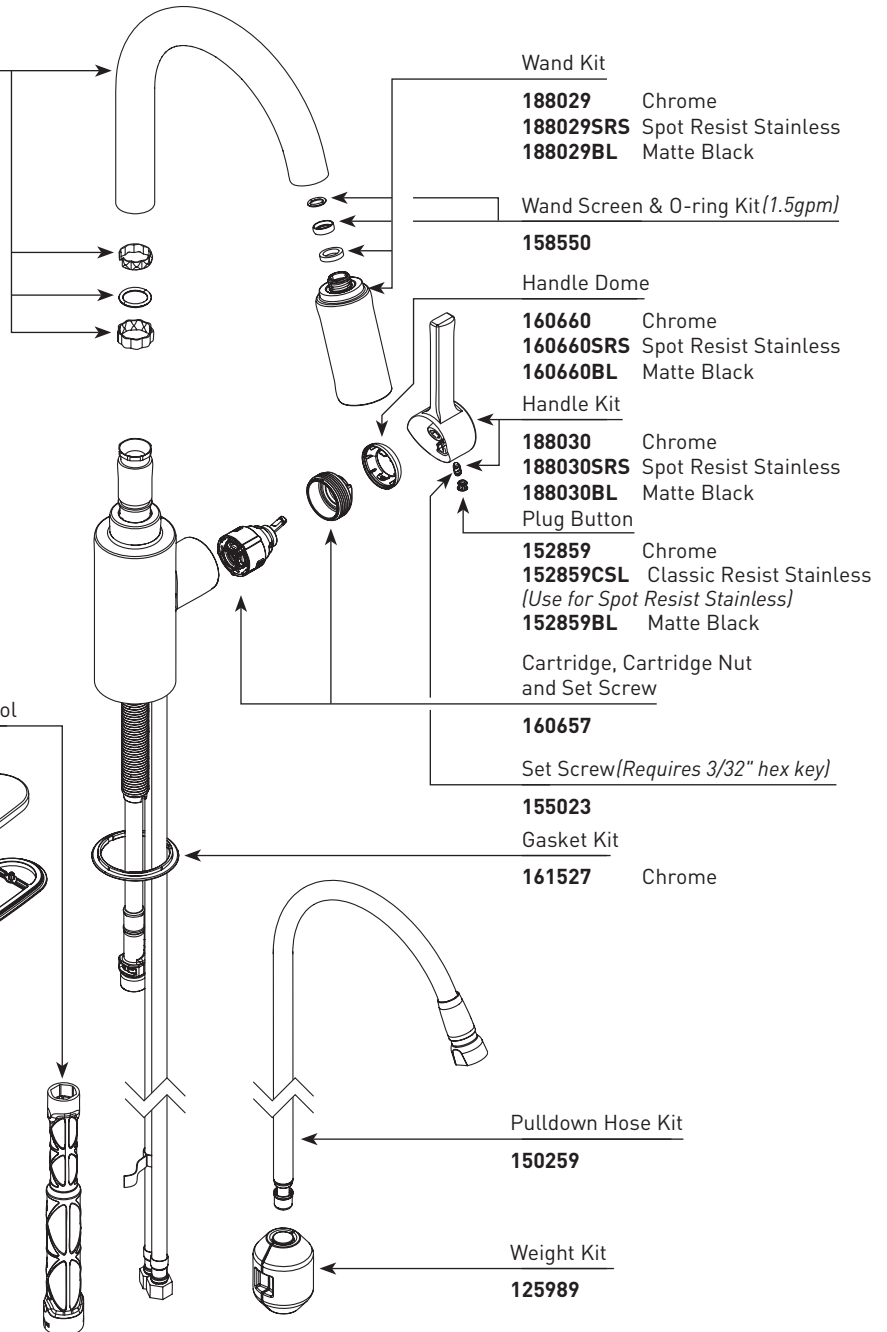

### Cartridge, Cartridge Nut and Set Screw

**160657**

Set Screw *(Requires 3/32" hex key)*

**155023**

### Gasket Kit

**161527** Chrome

### Pulldown Hose Kit

**150259**

### Weight Kit

**125989**

■ Order by Part Number