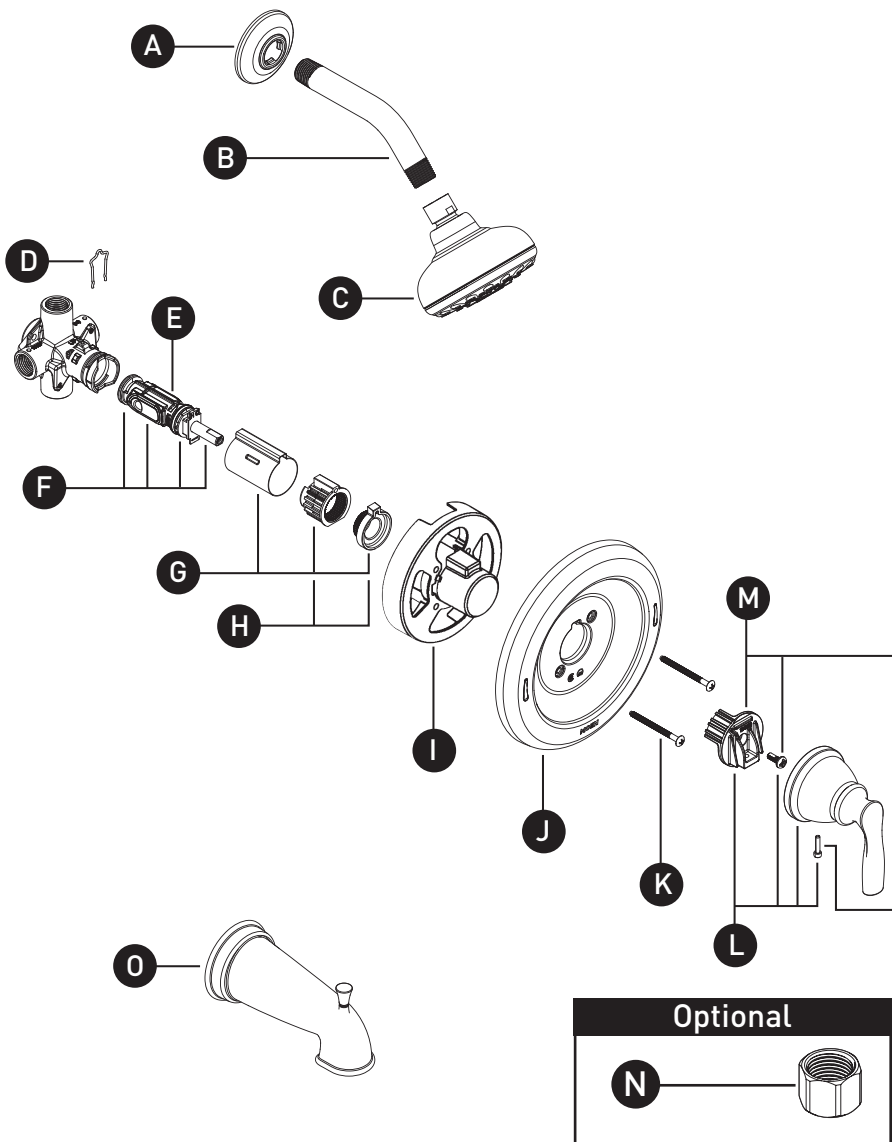

HILLIARD™ Single-handle Tub/Shower Valve 82537 Series

ORDER BY PART NUMBER

ID	Kit Number	Finish
A	AT2199	Chrome
	AT2199WR	(Use for Matte Black)
	AT2199BRB	Mediterranean Bronze
	AT2199SRN	Spot Resist Brushed Nickel
*B	10154	See below
*C	187014	See below
D	96914	N/A
E	1222	N/A
F	96988	N/A
G	96987	(Use for Chrome and Spot Resist Brushed Nickel)
	96987WR	(Use for Matte Black and Mediterranean Bronze)
H	106479	N/A
I	12574	N/A
*J	100998	See below
K	15528	Chrome
	163BL	(Use for Matte Black and Mediterranean Bronze)
	163BN	Brushed Nickel(Use for Spot Resist Brushed Nickel)
*L	187098	See below
M	116653	N/A
N	188411	N/A
*O	187015	See below